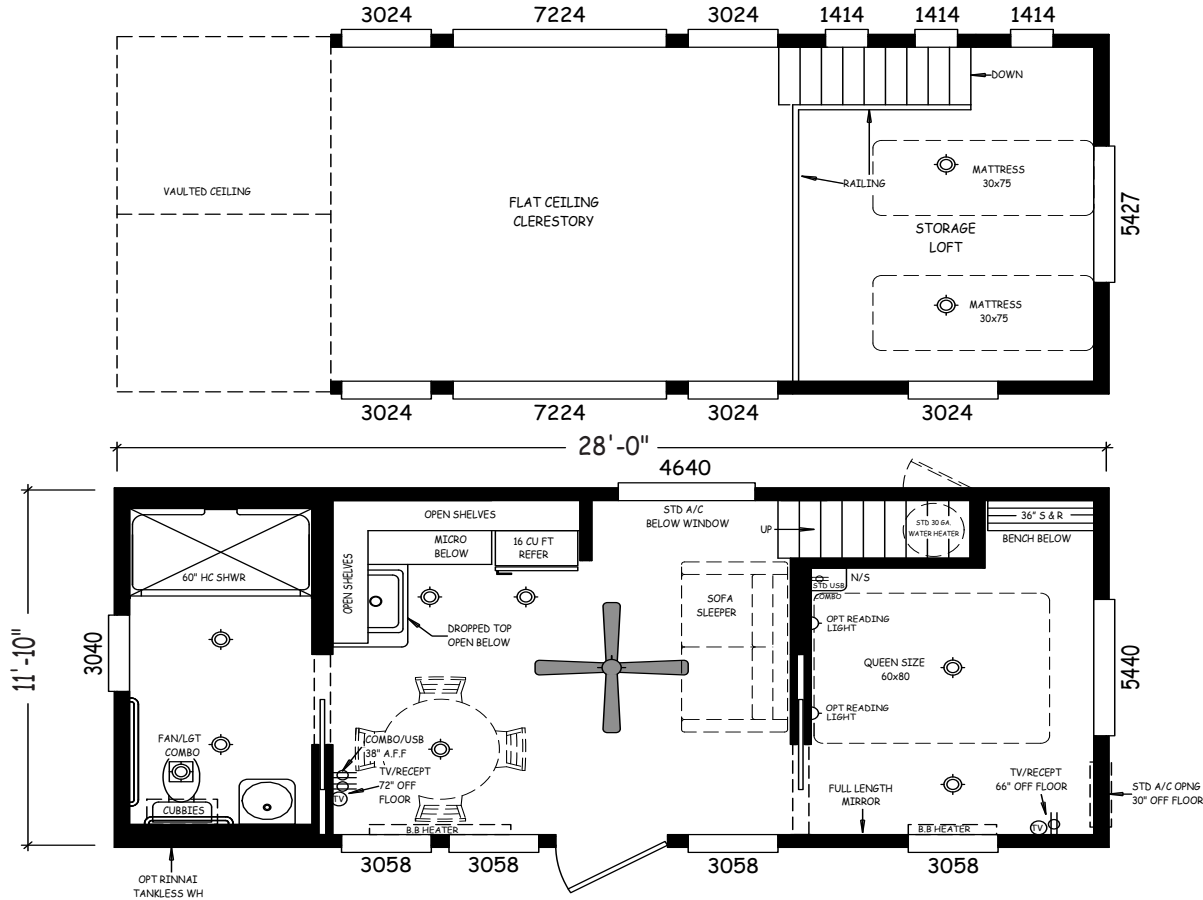

Woodlands

Creekside Cabins Series

399 SQ. FT. (Approximate) 1 Bedroom, 1 Bath

Last Updated: 9-21-20

RV PARK MODEL TRADERS
11111 E. Apache Trail
Apache Junction, AZ 85120

RVPMT.com | 1-800-297-0775

IMPORTANT: Alta Cima Corp reserves the right to modify, cancel or substitute products or features of this event at any time without prior notice or obligation. Pictures and other promotional materials are representative and may depict or contain floor plans, square footages, elevations, options, upgrades, extra design features, decorations, floor coverings, specialty light fixtures, custom paint and wall coverings, window treatments, landscaping, sound and alarm systems, furnishings, appliances, and other designer/decorator features and amenities that are not included as part of the home and/or may not be available at all locations. Home, pricing and community information is subject to change, and homes to prior sale, at any time without notice or obligation. ©2020 Alta Cima Corp. All rights reserved.