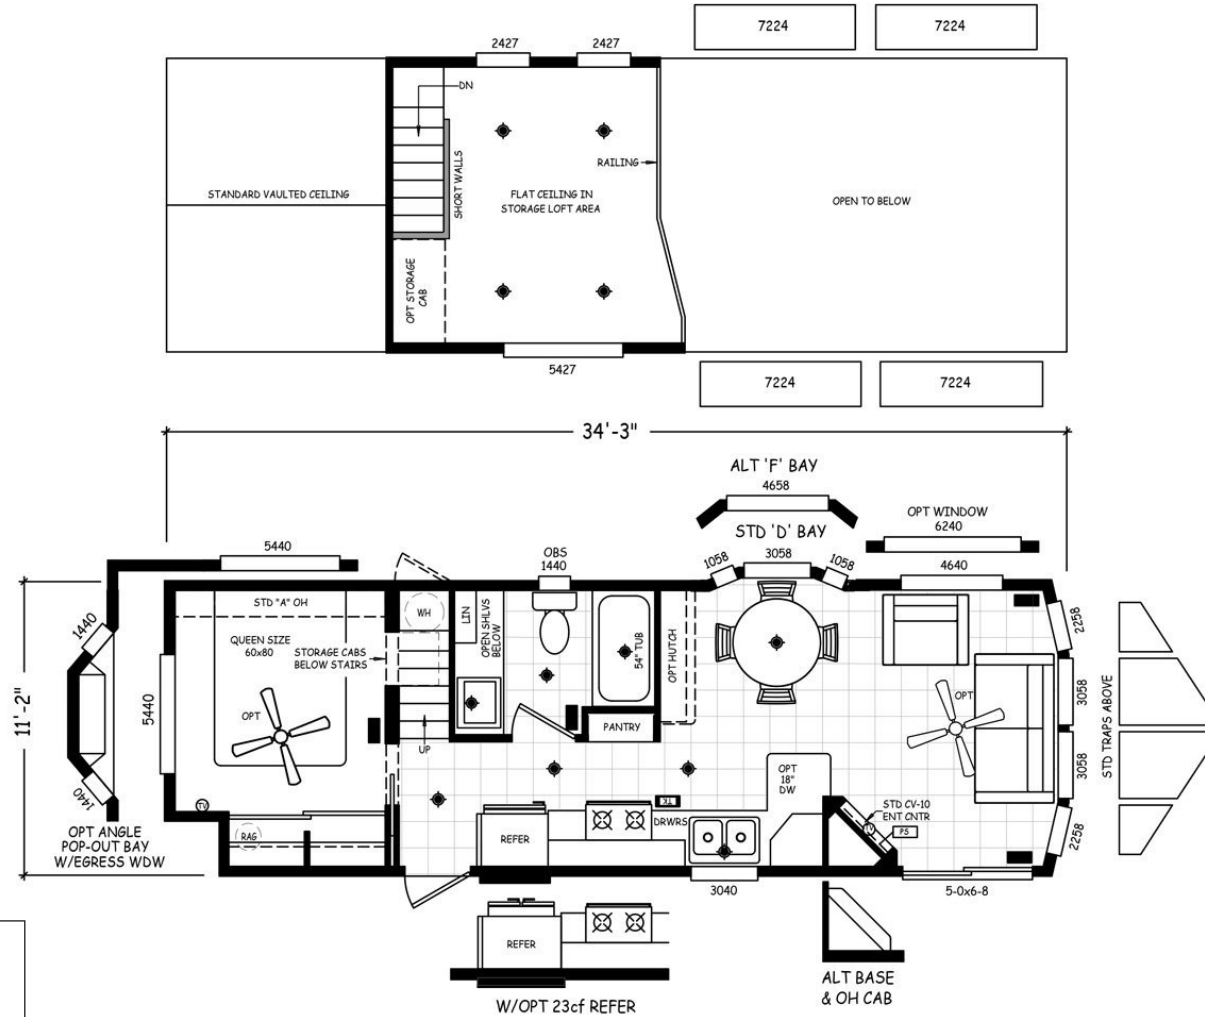

Whetstone

Alpine Loft Series

399 SQ. FT. (Approximate) 1 Bedroom, 1 Bath

Last Updated: 6-15-23

RV PARK MODEL TRADERS
 11111 E. Apache Trail
 Apache Junction, AZ 85120

RVPMT.com | 1-800-297-0775

IMPORTANT: Alta Cima Corp reserves the right to modify, cancel or substitute products or features of this event at any time without prior notice or obligation. Pictures and other promotional materials are representative and may depict or contain floor plans, square footages, elevations, options, upgrades, extra design features, decorations, floor coverings, specialty light fixtures, custom paint and wall coverings, window treatments, landscaping, sound and alarm systems, furnishings, appliances, and other designer/decorator features and amenities that are not included as part of the home and/or may not be available at all locations. Home, pricing and community information is subject to change, and homes to prior sale, at any time without notice or obligation. ©2020 Alta Cima Corp. All rights reserved.