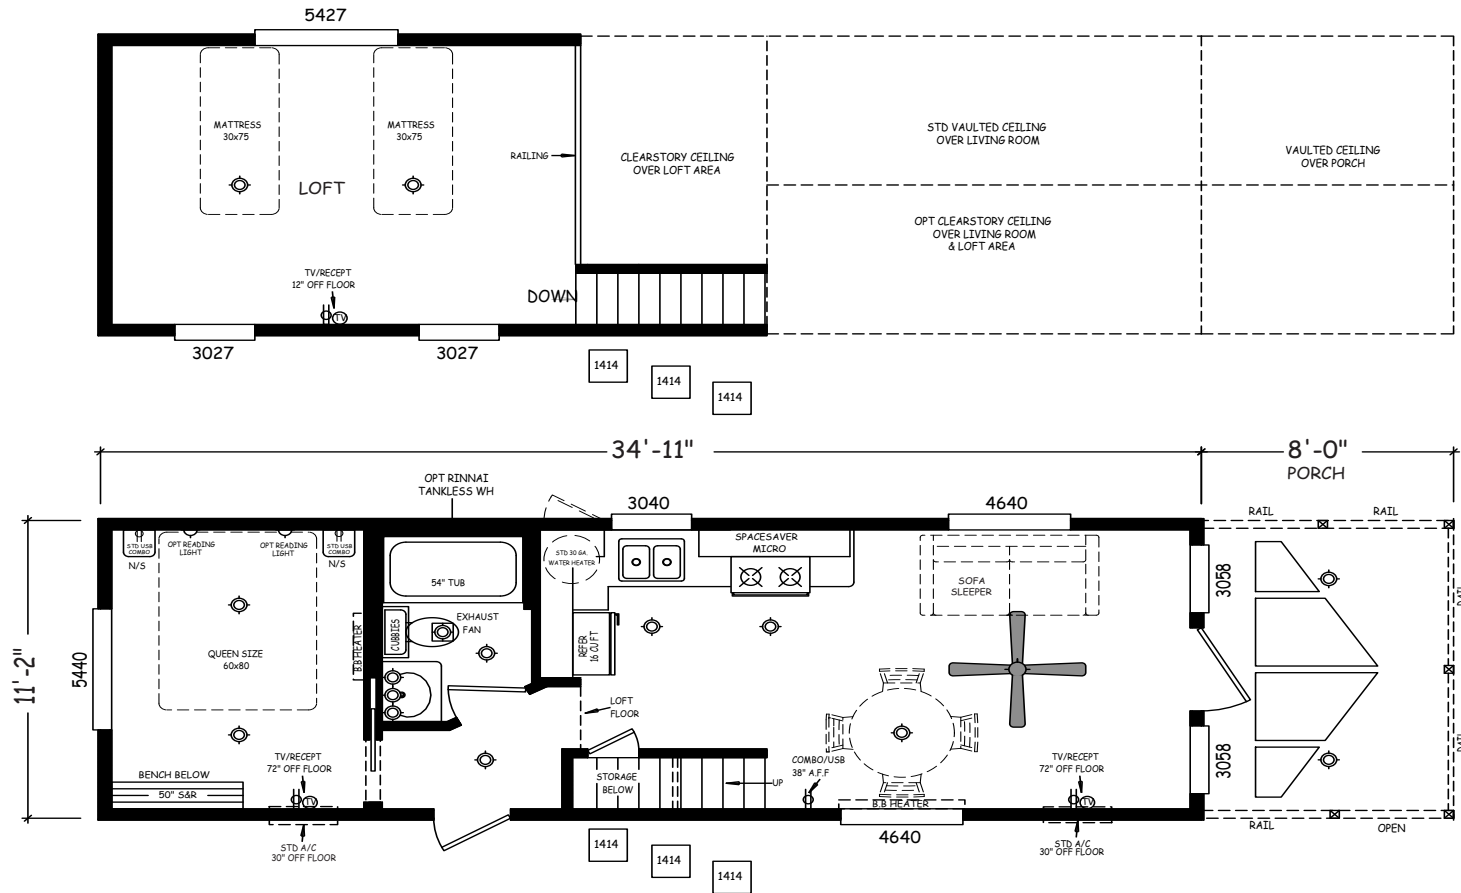

Trinidad

Creekside Cabins Series

399 SQ. FT. (Approximate) 1 Bedroom, 1 Bath

Last Updated: 9-21-20

RV PARK MODEL TRADERS
11111 E. Apache Trail
Apache Junction, AZ 85120

RVPMT.com | 1-800-297-0775

IMPORTANT: Alta Cima Corp reserves the right to modify, cancel or substitute products or features of this event at any time without prior notice or obligation. Pictures and other promotional materials are representative and may depict or contain floor plans, square footages, elevations, options, upgrades, extra design features, decorations, floor coverings, specialty light fixtures, custom paint and wall coverings, window treatments, landscaping, sound and alarm systems, furnishings, appliances, and other designer/decorator features and amenities that are not included as part of the home and/or may not be available at all locations. Home, pricing and community information is subject to change, and homes to prior sale, at any time without notice or obligation. ©2020 Alta Cima Corp. All rights reserved.