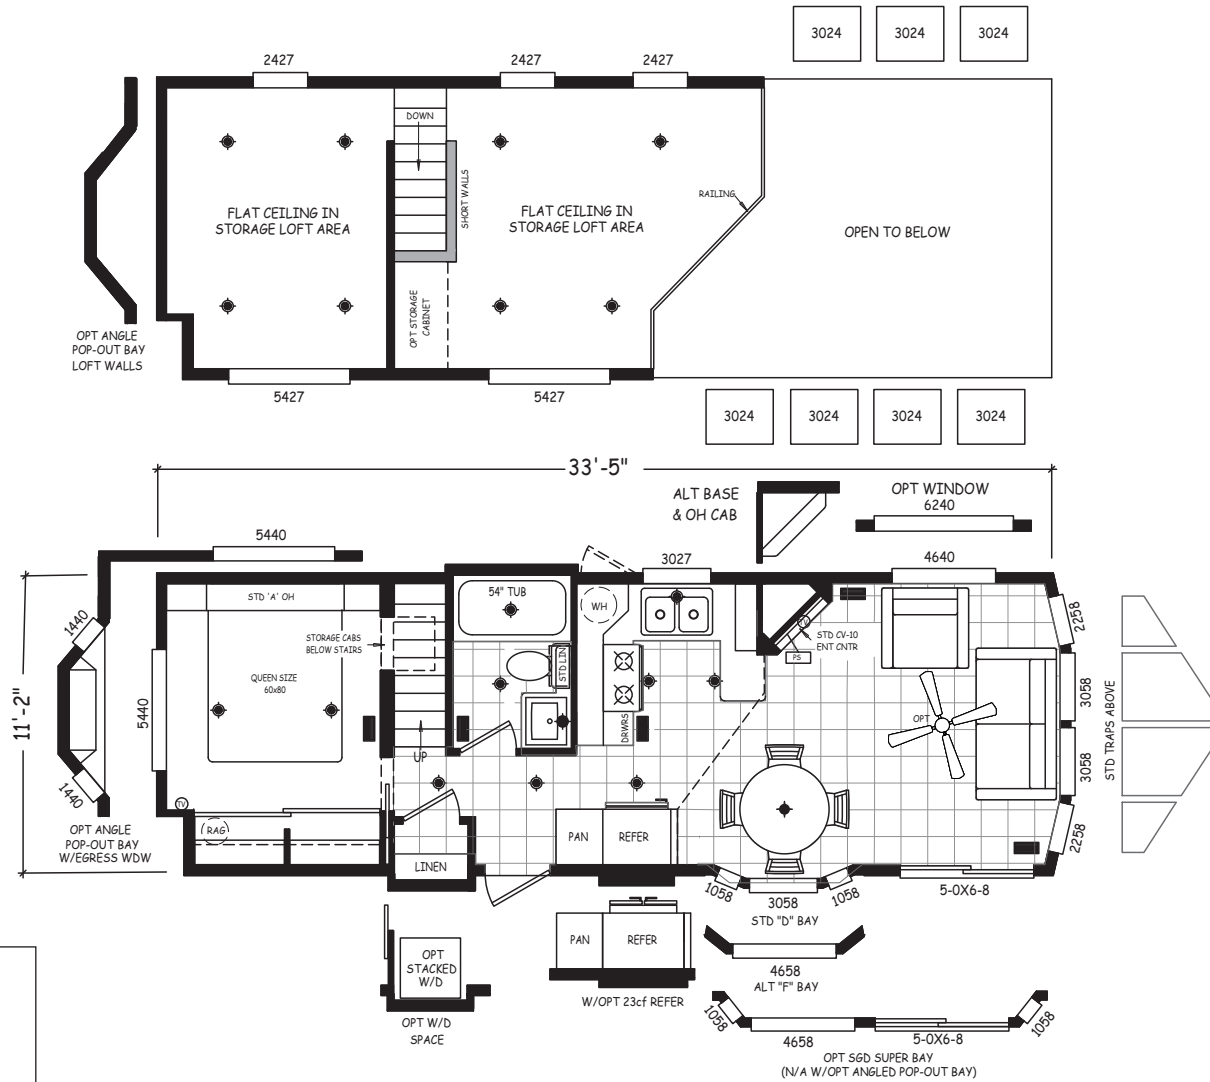

Summit

Alpine Loft Series

399 SQ. FT. (Approximate) 1 Bedroom, 1 Bath

Last Updated: 6-1-23

RV PARK MODEL TRADERS
11111 E. Apache Trail
Apache Junction, AZ 85120

RVPMT.com | 1-800-297-0775

IMPORTANT: Alta Cima Corp reserves the right to modify, cancel or substitute products or features of this event at any time without prior notice or obligation. Pictures and other promotional materials are representative and may depict or contain floor plans, square footages, elevations, options, upgrades, extra design features, decorations, floor coverings, specialty light fixtures, custom paint and wall coverings, window treatments, landscaping, sound and alarm systems, furnishings, appliances, and other designer/decorator features and amenities that are not included as part of the home and/or may not be available at all locations. Home, pricing and community information is subject to change, and homes to prior sale, at any time without notice or obligation. ©2020 Alta Cima Corp. All rights reserved.