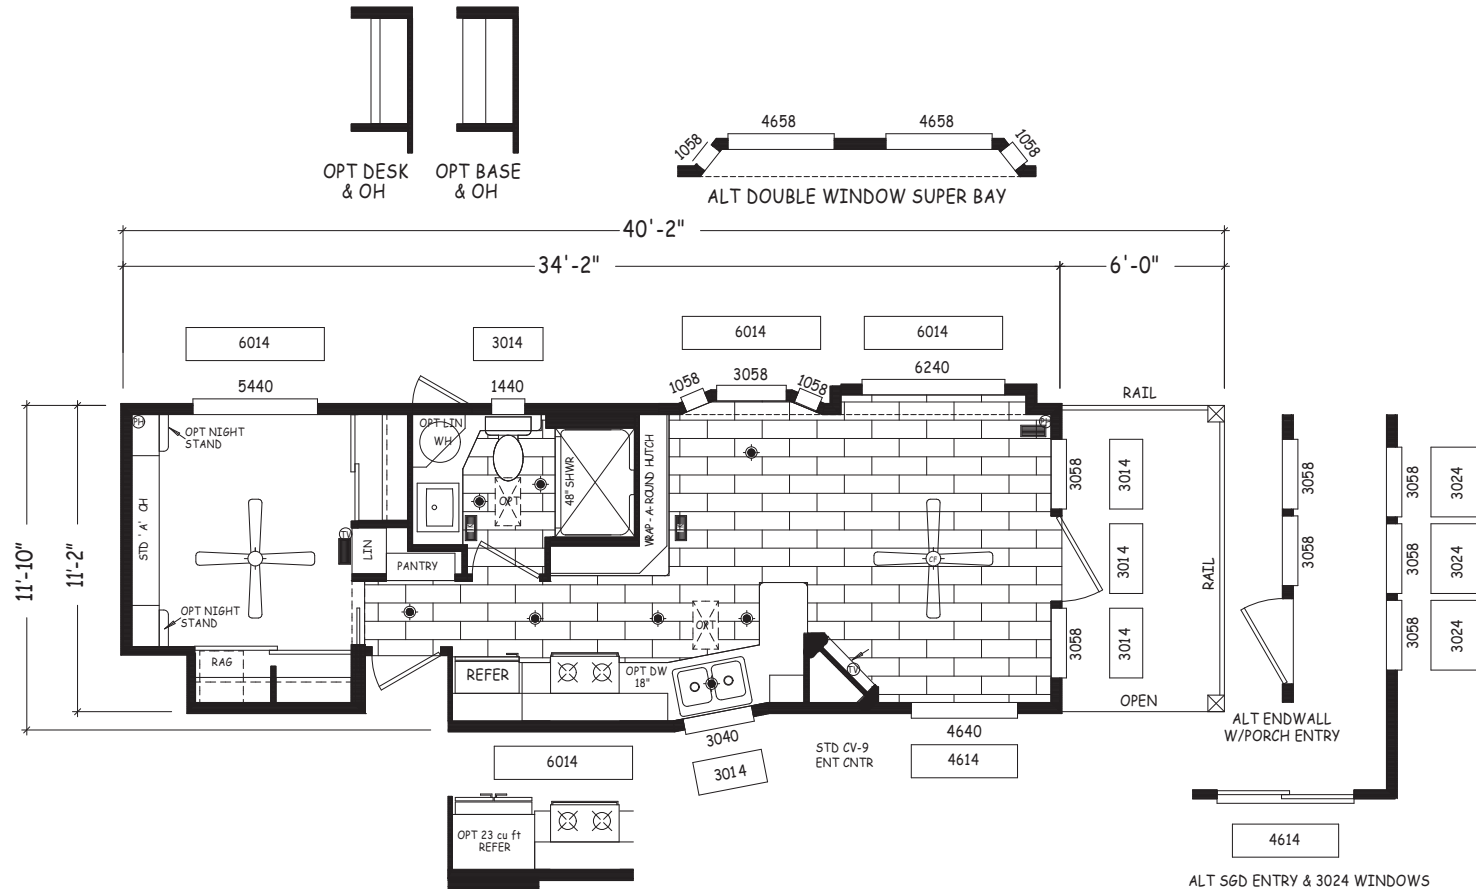

Stonecliff

Wedge Series

399 SQ. FT. (Approximate) 1 Bedroom, 1 Bath

Last Updated: 9-21-20

RV PARK MODEL TRADERS
11111 E. Apache Trail
Apache Junction, AZ 85120

RVPMT.com | 1-800-297-0775

IMPORTANT: Alta Cima Corp reserves the right to modify, cancel or substitute products or features of this event at any time without prior notice or obligation. Pictures and other promotional materials are representative and may depict or contain floor plans, square footages, elevations, options, upgrades, extra design features, decorations, floor coverings, specialty light fixtures, custom paint and wall coverings, window treatments, landscaping, sound and alarm systems, furnishings, appliances, and other designer/decorator features and amenities that are not included as part of the home and/or may not be available at all locations. Home, pricing and community information is subject to change, and homes to prior sale, at any time without notice or obligation. ©2020 Alta Cima Corp. All rights reserved.