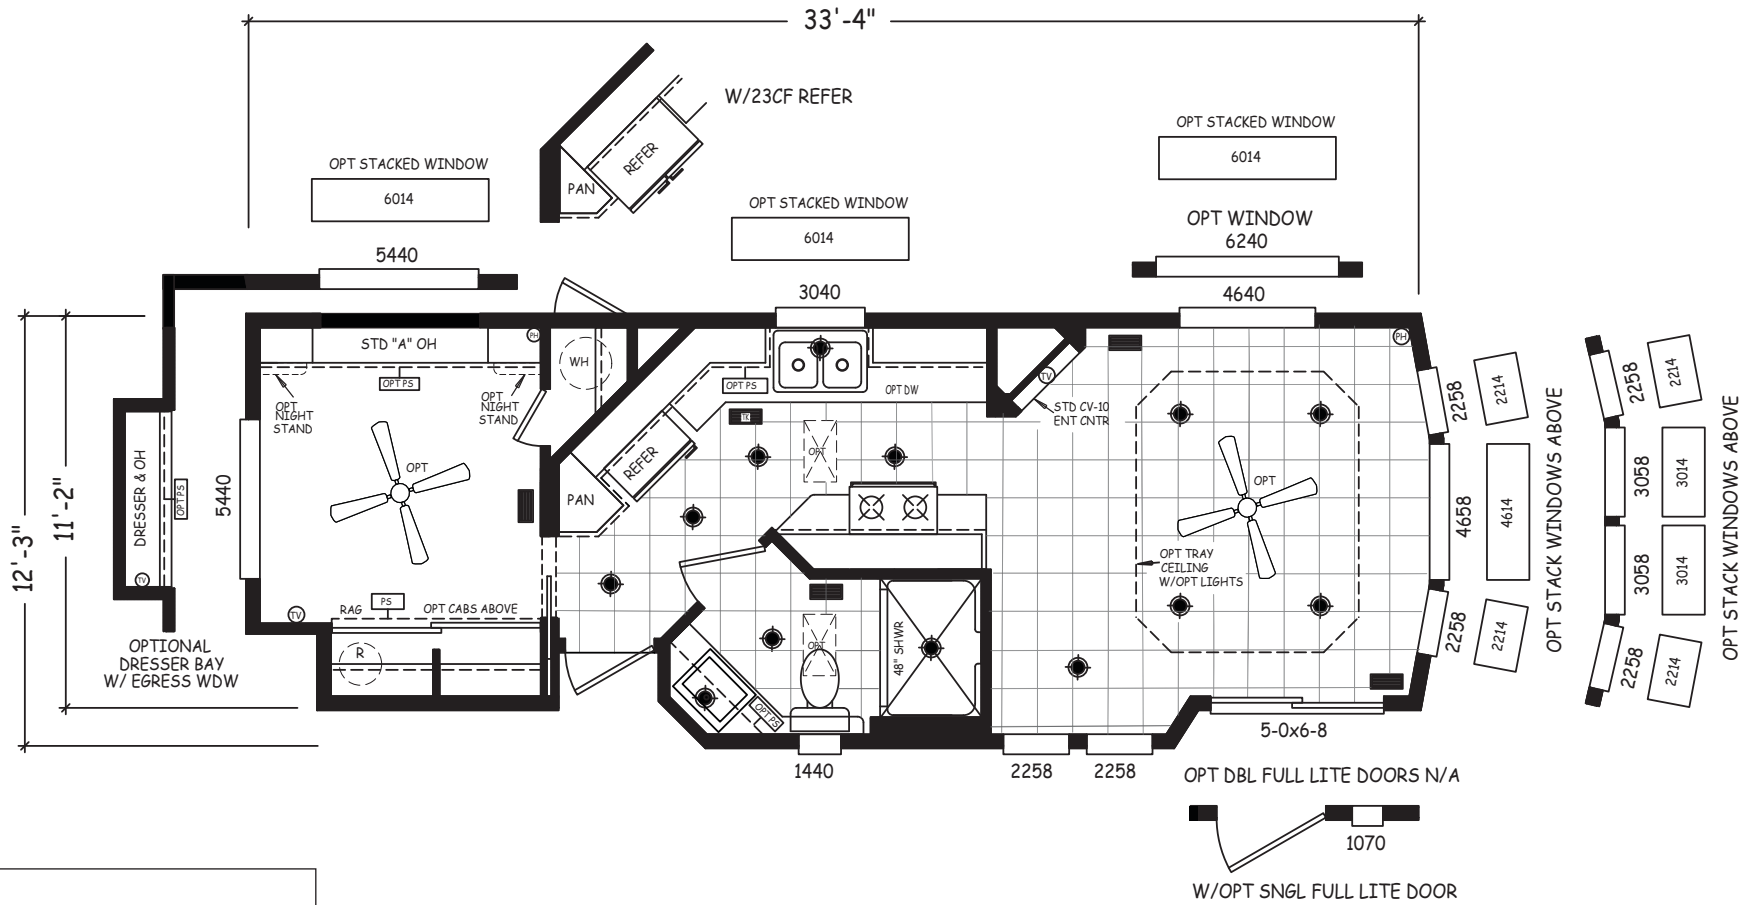

Stanfield

Regal Series

399 SQ. FT. (Approximate) 1 Bedroom, 1 Bath

Last Updated: 11-16-22

RV PARK MODEL TRADERS
 11111 E. Apache Trail
 Apache Junction, AZ 85120

RVPMT.com | 1-800-297-0775

IMPORTANT: Alta Cima Corp reserves the right to modify, cancel or substitute products or features of this event at any time without prior notice or obligation. Pictures and other promotional materials are representative and may depict or contain floor plans, square footages, elevations, options, upgrades, extra design features, decorations, floor coverings, specialty light fixtures, custom paint and wall coverings, window treatments, landscaping, sound and alarm systems, furnishings, appliances, and other designer/decorator features and amenities that are not included as part of the home and/or may not be available at all locations. Home, pricing and community information is subject to change, and homes to prior sale, at any time without notice or obligation. ©2020 Alta Cima Corp. All rights reserved.