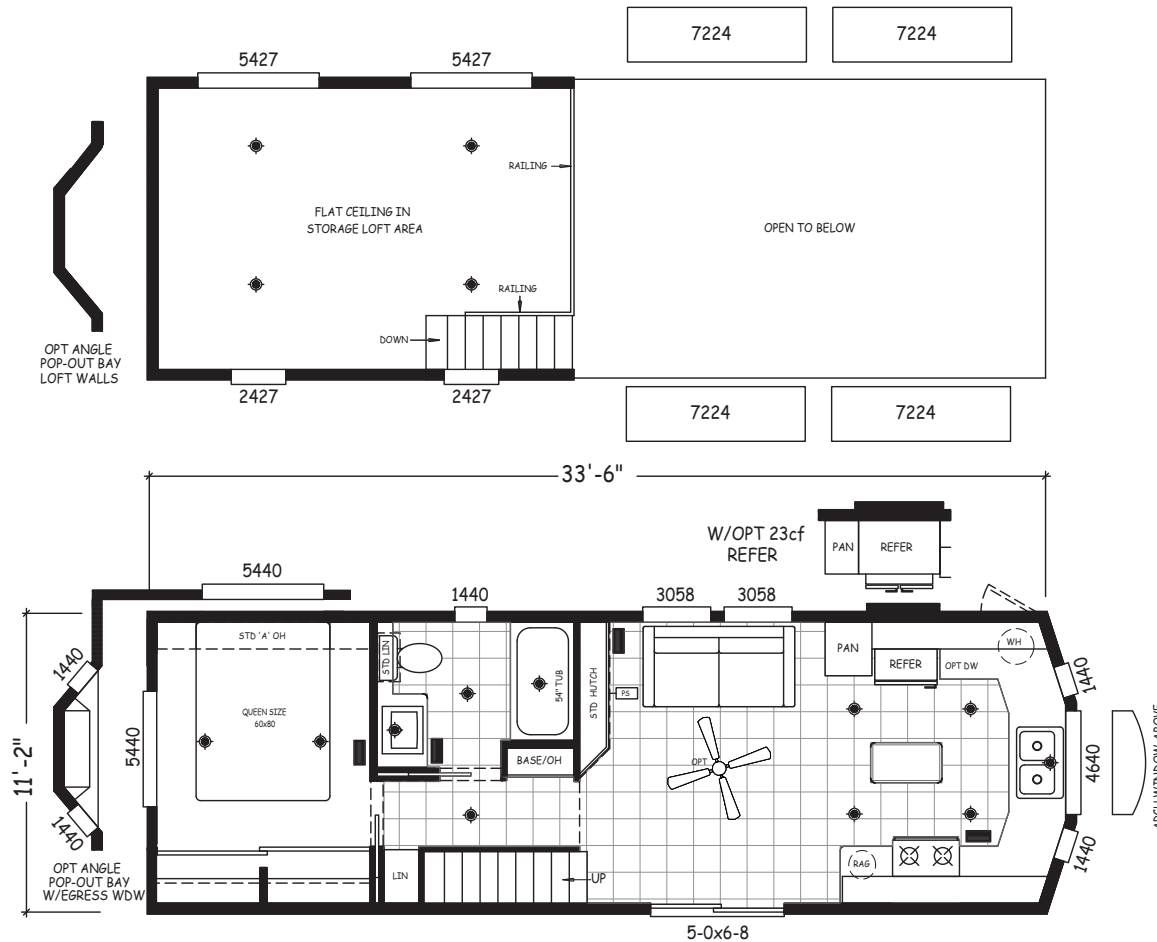

# Silver Bell

Alpine Loft Series

399 SQ. FT. (Approximate) 1 Bedroom, 1 Bath

Last Updated: 6-1-23

**RV PARK MODEL TRADERS**  
 11111 E. Apache Trail  
 Apache Junction, AZ 85120

**RVPMT.com | 1-800-297-0775**