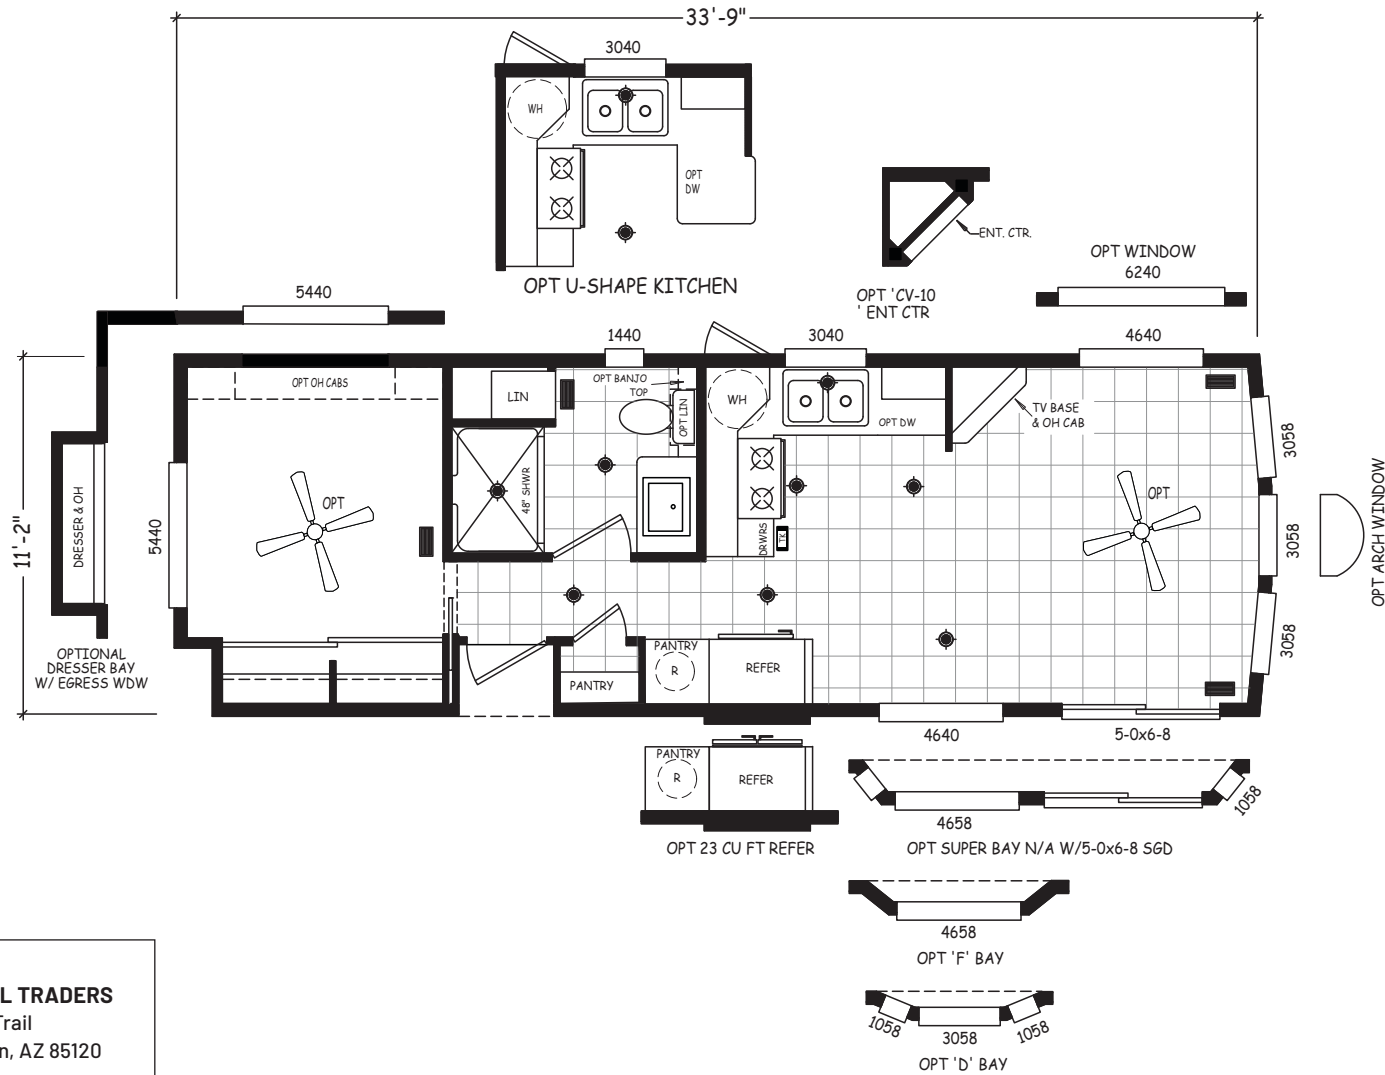

Shiprock

Superstition Series

399 SQ. FT. (Approximate) 1 Bedroom, 1 Bath

Last Updated: 11-16-22

RV PARK MODEL TRADERS
11111 E. Apache Trail
Apache Junction, AZ 85120

RVPMT.com | 1-800-297-0775

IMPORTANT: Alta Cima Corp reserves the right to modify, cancel or substitute products or features of this event at any time without prior notice or obligation. Pictures and other promotional materials are representative and may depict or contain floor plans, square footages, elevations, options, upgrades, extra design features, decorations, floor coverings, specialty light fixtures, custom paint and wall coverings, window treatments, landscaping, sound and alarm systems, furnishings, appliances, and other designer/decorator features and amenities that are not included as part of the home and/or may not be available at all locations. Home, pricing and community information is subject to change, and homes to prior sale, at any time without notice or obligation. ©2020 Alta Cima Corp. All rights reserved.