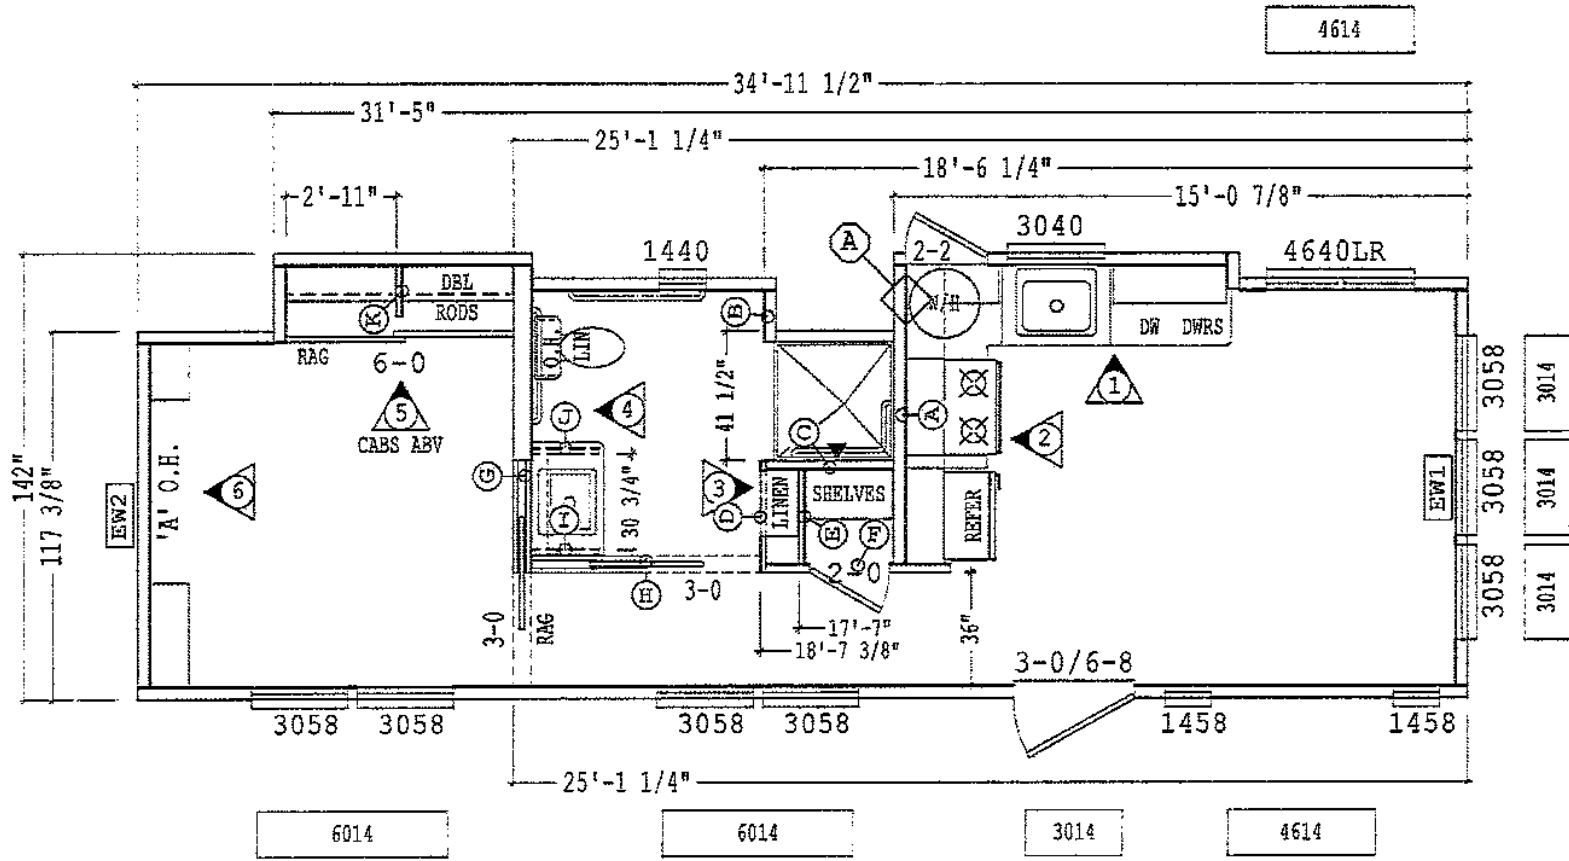

Roosevelt

Regal Series

399 SQ. FT. (Approximate) 1 Bedroom, 1 Bath

Last Updated: 4-5-24

DETAIL 'A'

RV PARK MODEL TRADERS
 11111 E. Apache Trail
 Apache Junction, AZ 85120

RVPMT.com | 1-800-297-0775

IMPORTANT: Alta Cima Corp reserves the right to modify, cancel or substitute products or features of this event at any time without prior notice or obligation. Pictures and other promotional materials are representative and may depict or contain floor plans, square footages, elevations, options, upgrades, extra design features, decorations, floor coverings, specialty light fixtures, custom paint and wall coverings, window treatments, landscaping, sound and alarm systems, furnishings, appliances, and other designer/decorator features and amenities that are not included as part of the home and/or may not be available at all locations. Home, pricing and community information is subject to change, and homes to prior sale, at any time without notice or obligation. ©2020 Alta Cima Corp. All rights reserved.