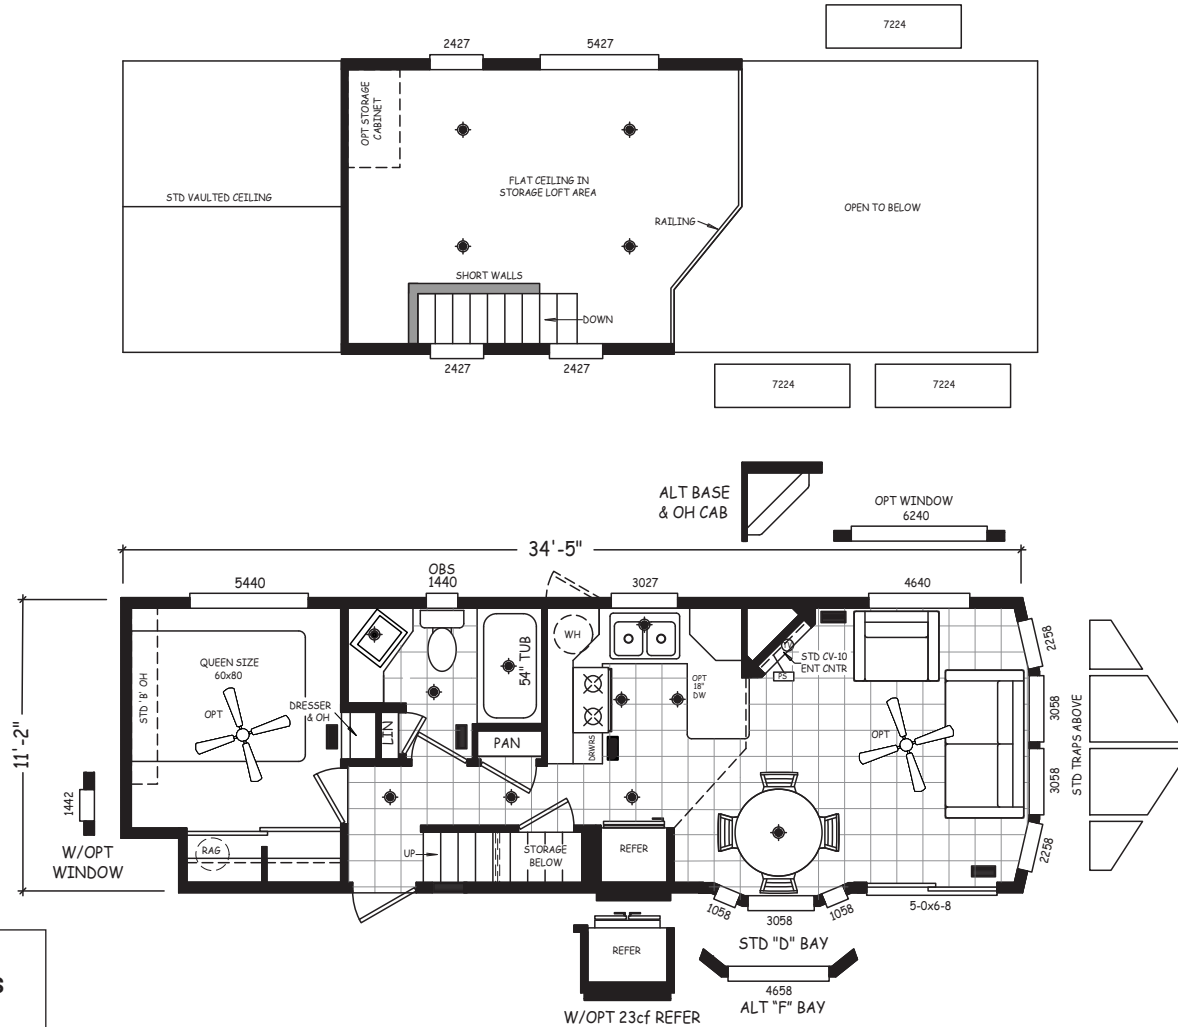

Rawhide

Alpine Loft Series

399 SQ. FT. (Approximate) 1 Bedroom, 1 Bath

Last Updated: 6-1-23

RV PARK MODEL TRADERS
11111 E. Apache Trail
Apache Junction, AZ 85120

RVPMT.com | 1-800-297-0775

IMPORTANT: Alta Cima Corp reserves the right to modify, cancel or substitute products or features of this event at any time without prior notice or obligation. Pictures and other promotional materials are representative and may depict or contain floor plans, square footages, elevations, options, upgrades, extra design features, decorations, floor coverings, specialty light fixtures, custom paint and wall coverings, window treatments, landscaping, sound and alarm systems, furnishings, appliances, and other designer/decorator features and amenities that are not included as part of the home and/or may not be available at all locations. Home, pricing and community information is subject to change, and homes to prior sale, at any time without notice or obligation. ©2020 Alta Cima Corp. All rights reserved.