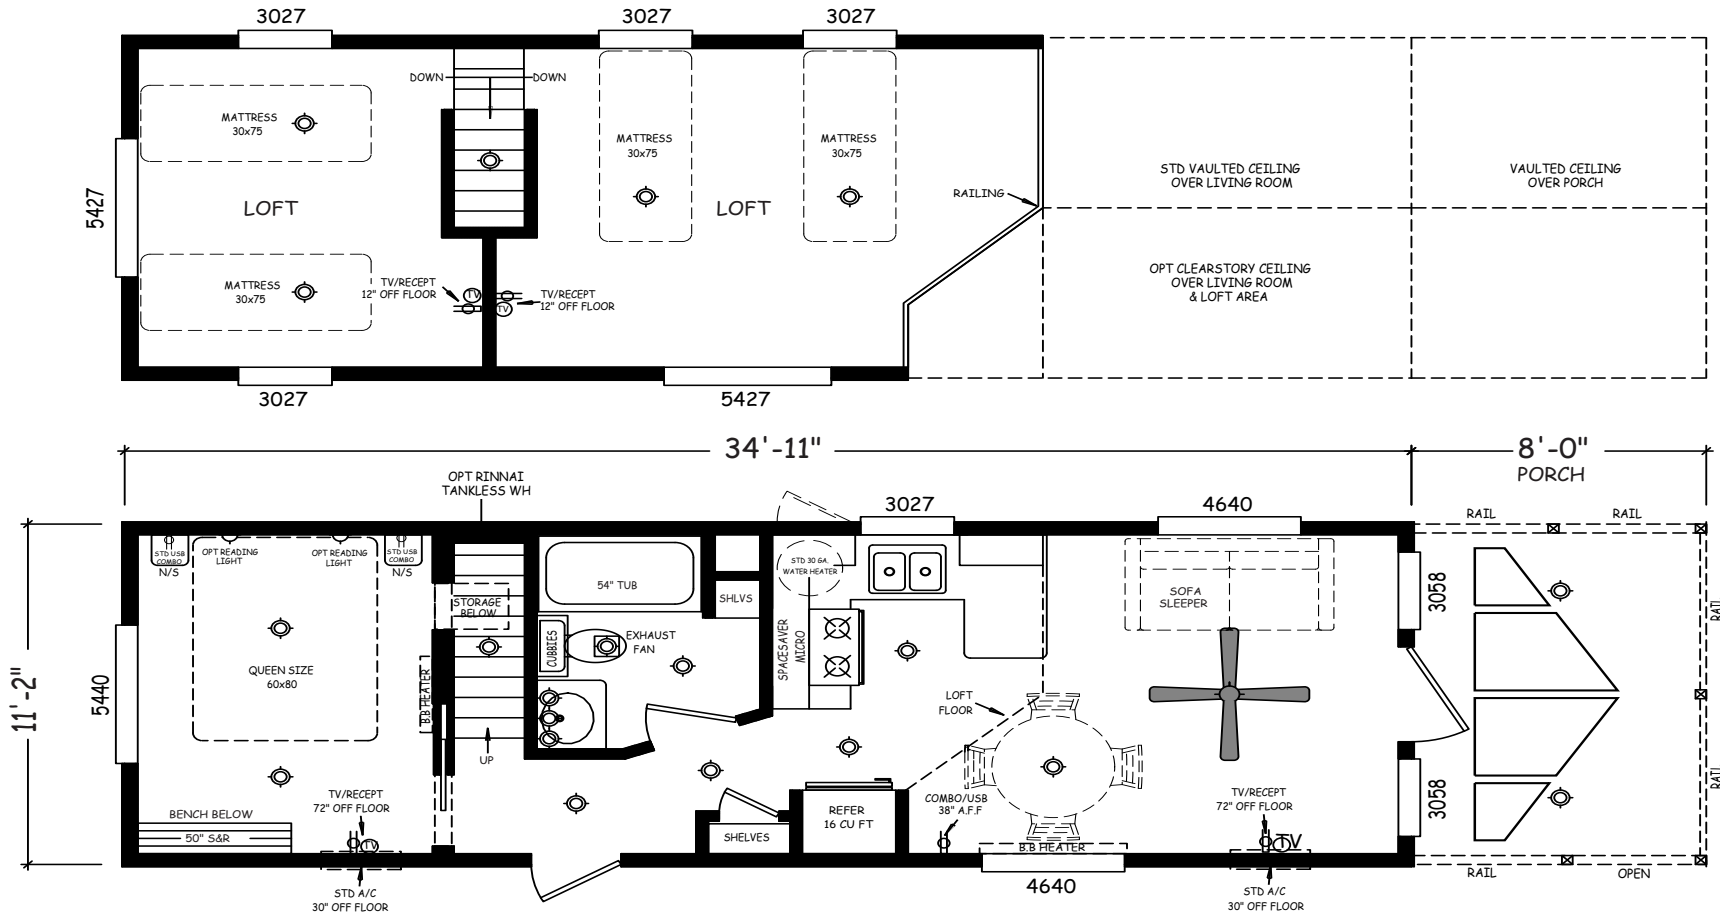

# Railroad Spring

Creekside Cabins Series

399 SQ. FT. (Approximate) 1 Bedroom, 1 Bath

Last Updated: 9-21-20

**RV PARK MODEL TRADERS**  
11111 E. Apache Trail  
Apache Junction, AZ 85120

**RVPMT.com | 1-800-297-0775**