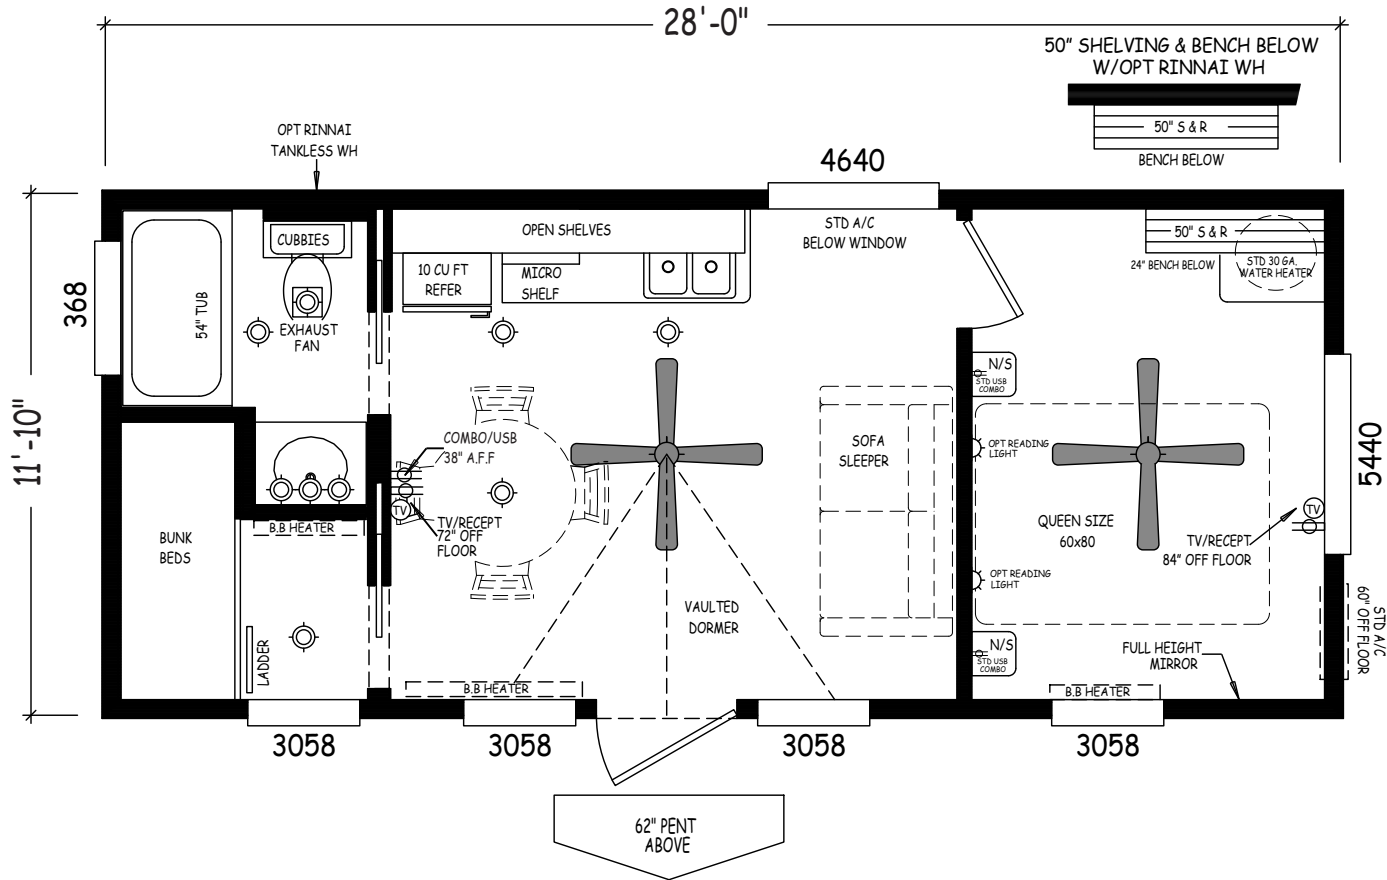

Pyrite

Creekside Cabins Series

399 SQ. FT. (Approximate) 1 Bedroom, 1 Bath

Last Updated: 9-21-20

RV PARK MODEL TRADERS
11111 E. Apache Trail
Apache Junction, AZ 85120

RVPMT.com | 1-800-297-0775

IMPORTANT: Alta Cima Corp reserves the right to modify, cancel or substitute products or features of this event at any time without prior notice or obligation. Pictures and other promotional materials are representative and may depict or contain floor plans, square footages, elevations, options, upgrades, extra design features, decorations, floor coverings, specialty light fixtures, custom paint and wall coverings, window treatments, landscaping, sound and alarm systems, furnishings, appliances, and other designer/decorator features and amenities that are not included as part of the home and/or may not be available at all locations. Home, pricing and community information is subject to change, and homes to prior sale, at any time without notice or obligation. ©2020 Alta Cima Corp. All rights reserved.