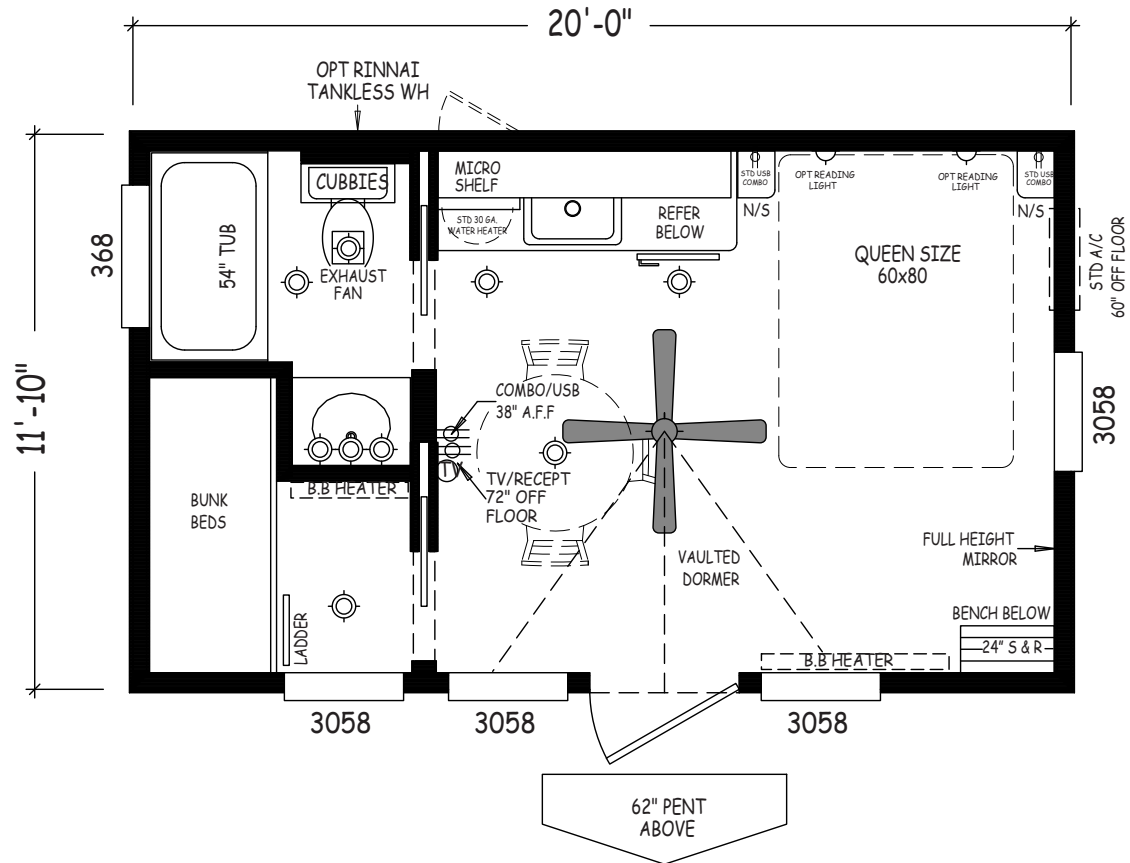

Pullman

Creekside Cabins Series

399 SQ. FT. (Approximate) 1 Bedroom, 1 Bath

Last Updated: 9-21-20

RV PARK MODEL TRADERS
11111 E. Apache Trail
Apache Junction, AZ 85120

RVPMT.com | 1-800-297-0775

IMPORTANT: Alta Cima Corp reserves the right to modify, cancel or substitute products or features of this event at any time without prior notice or obligation. Pictures and other promotional materials are representative and may depict or contain floor plans, square footages, elevations, options, upgrades, extra design features, decorations, floor coverings, specialty light fixtures, custom paint and wall coverings, window treatments, landscaping, sound and alarm systems, furnishings, appliances, and other designer/decorator features and amenities that are not included as part of the home and/or may not be available at all locations. Home, pricing and community information is subject to change, and homes to prior sale, at any time without notice or obligation. ©2020 Alta Cima Corp. All rights reserved.