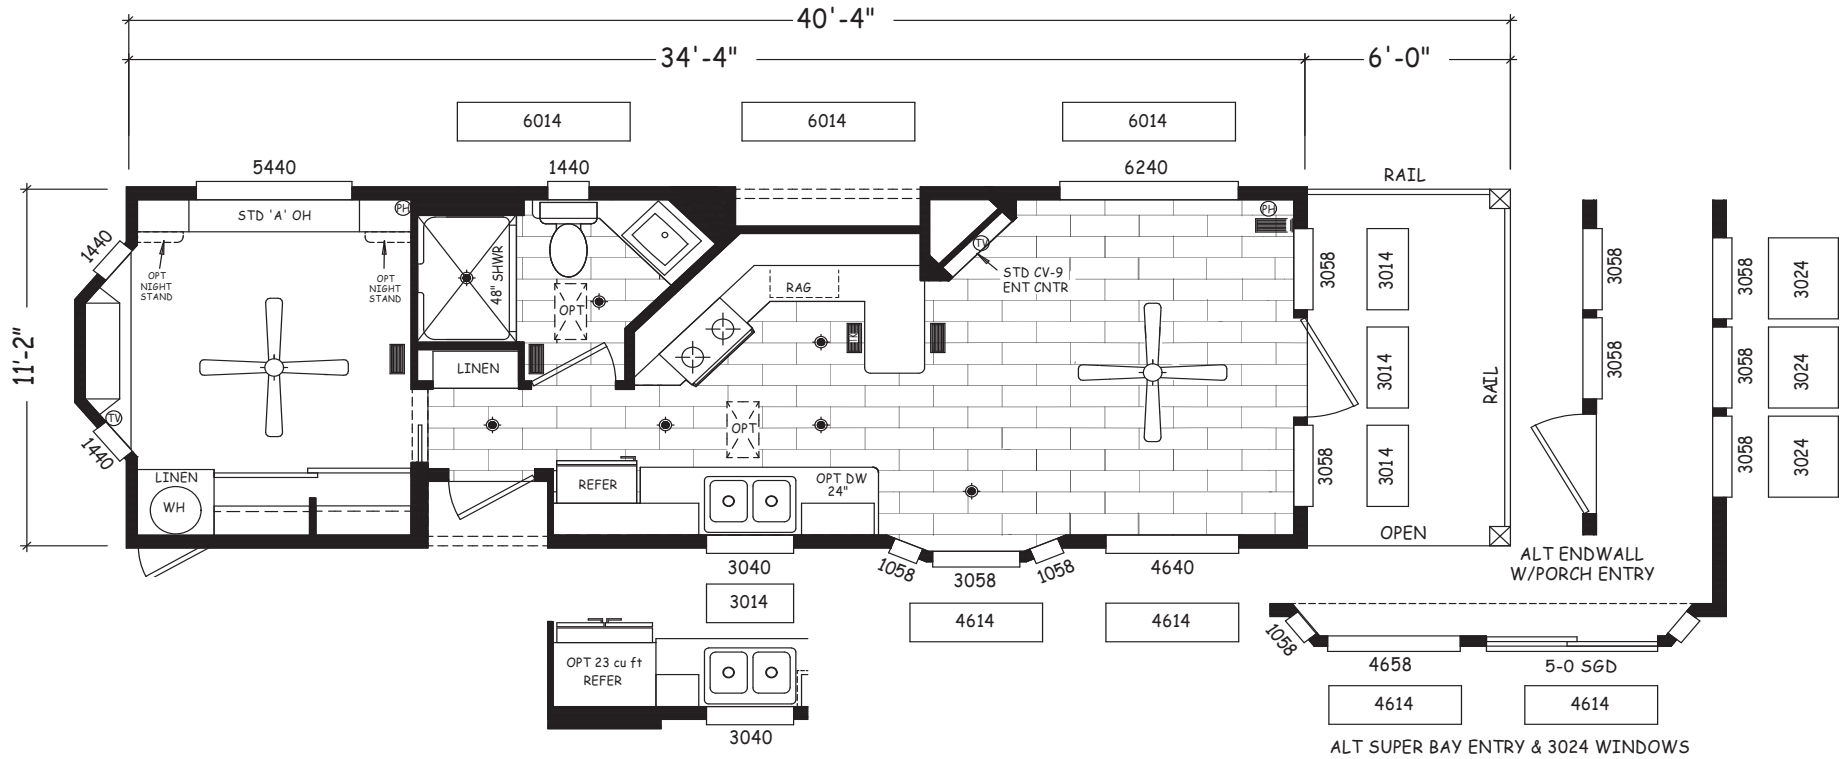

# Pinto

Wedge Series

399 SQ. FT. (Approximate) 1 Bedroom, 1 Bath

Last Updated: 9-21-20

**RV PARK MODEL TRADERS**  
 11111 E. Apache Trail  
 Apache Junction, AZ 85120

**RVPMT.com | 1-800-297-0775**

**IMPORTANT:** Alta Cima Corp reserves the right to modify, cancel or substitute products or features of this event at any time without prior notice or obligation. Pictures and other promotional materials are representative and may depict or contain floor plans, square footages, elevations, options, upgrades, extra design features, decorations, floor coverings, specialty light fixtures, custom paint and wall coverings, window treatments, landscaping, sound and alarm systems, furnishings, appliances, and other designer/decorator features and amenities that are not included as part of the home and/or may not be available at all locations. Home, pricing and community information is subject to change, and homes to prior sale, at any time without notice or obligation. ©2020 Alta Cima Corp. All rights reserved.