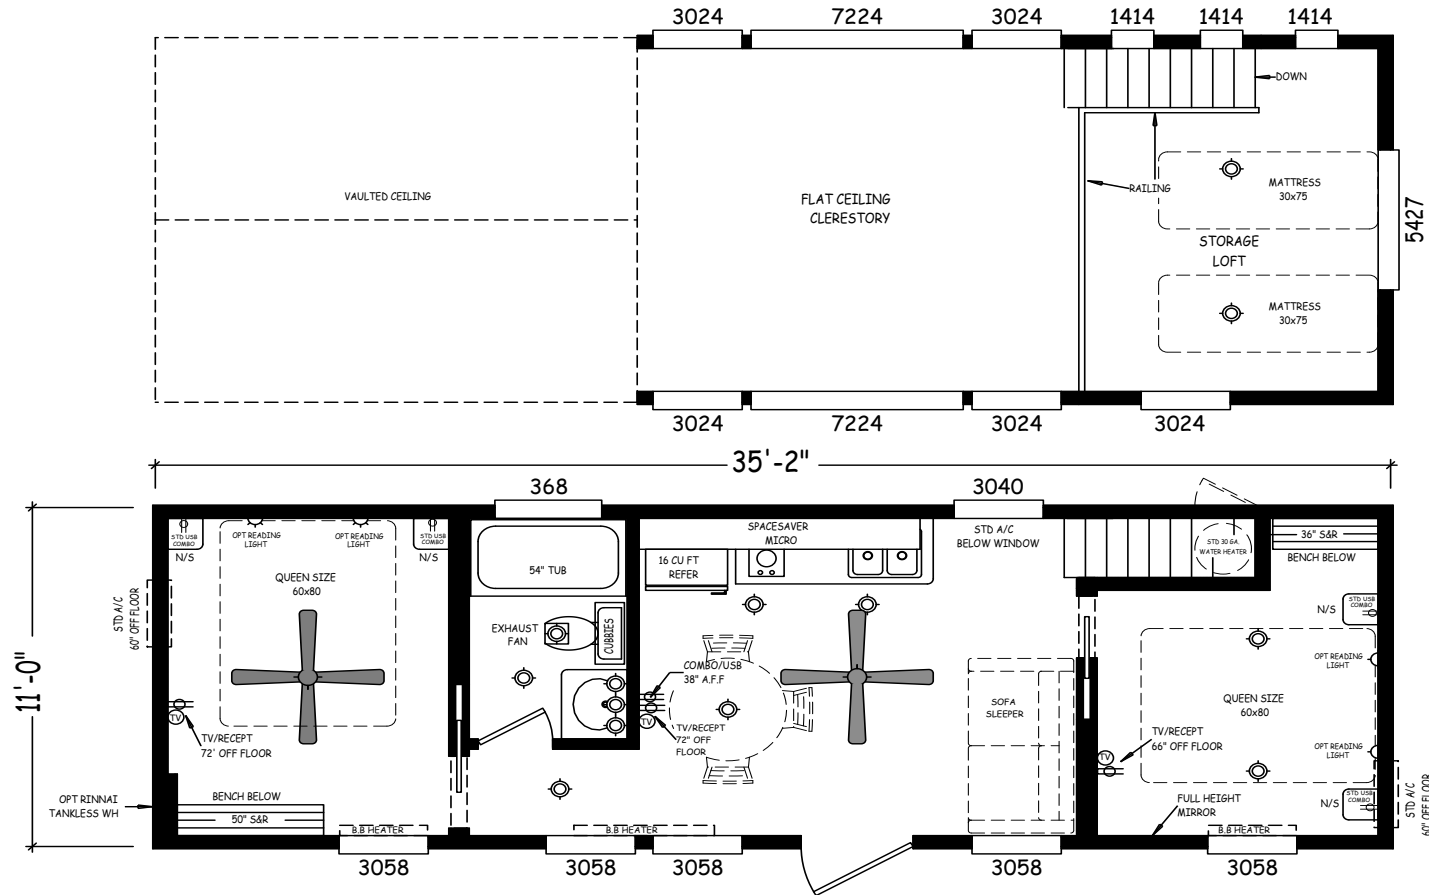

Pikes Peak

Creekside Cabins Series

399 SQ. FT. (Approximate) 2 Bedroom, 1 Bath

Last Updated: 12-13-23

RV PARK MODEL TRADERS
11111 E. Apache Trail
Apache Junction, AZ 85120

RVPMT.com | 1-800-297-0775

IMPORTANT: Alta Cima Corp reserves the right to modify, cancel or substitute products or features of this event at any time without prior notice or obligation. Pictures and other promotional materials are representative and may depict or contain floor plans, square footages, elevations, options, upgrades, extra design features, decorations, floor coverings, specialty light fixtures, custom paint and wall coverings, window treatments, landscaping, sound and alarm systems, furnishings, appliances, and other designer/decorator features and amenities that are not included as part of the home and/or may not be available at all locations. Home, pricing and community information is subject to change, and homes to prior sale, at any time without notice or obligation. ©2020 Alta Cima Corp. All rights reserved.