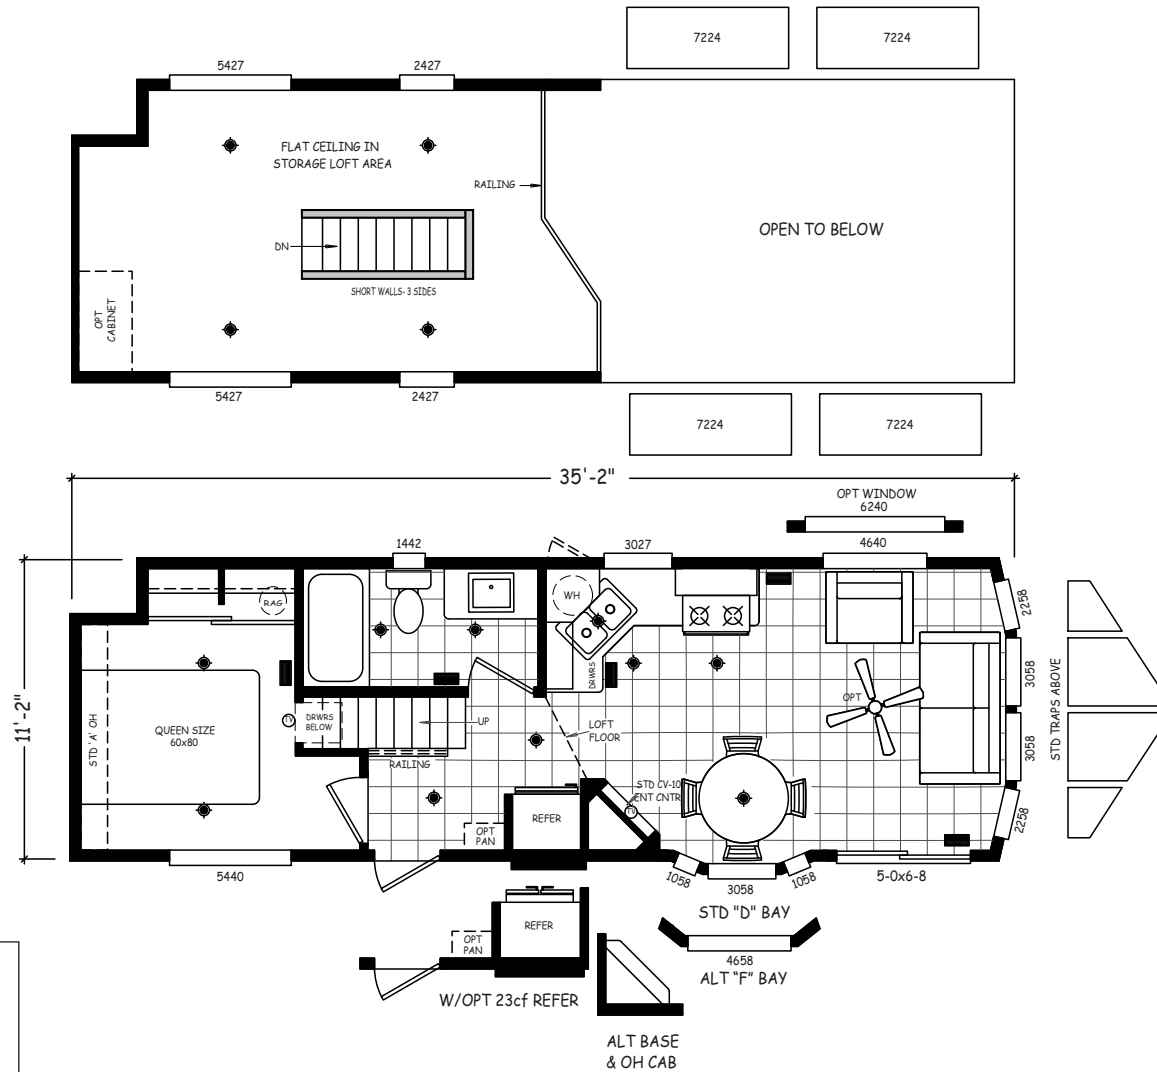

# Picacho

Alpine Loft Series

399 SQ. FT. (Approximate) 1 Bedroom, 1 Bath

Last Updated: 6-1-23

**RV PARK MODEL TRADERS**  
11111 E. Apache Trail  
Apache Junction, AZ 85120

**RVPMT.com | 1-800-297-0775**

**IMPORTANT:** Alta Cima Corp reserves the right to modify, cancel or substitute products or features of this event at any time without prior notice or obligation. Pictures and other promotional materials are representative and may depict or contain floor plans, square footages, elevations, options, upgrades, extra design features, decorations, floor coverings, specialty light fixtures, custom paint and wall coverings, window treatments, landscaping, sound and alarm systems, furnishings, appliances, and other designer/decorator features and amenities that are not included as part of the home and/or may not be available at all locations. Home, pricing and community information is subject to change, and homes to prior sale, at any time without notice or obligation. ©2020 Alta Cima Corp. All rights reserved.