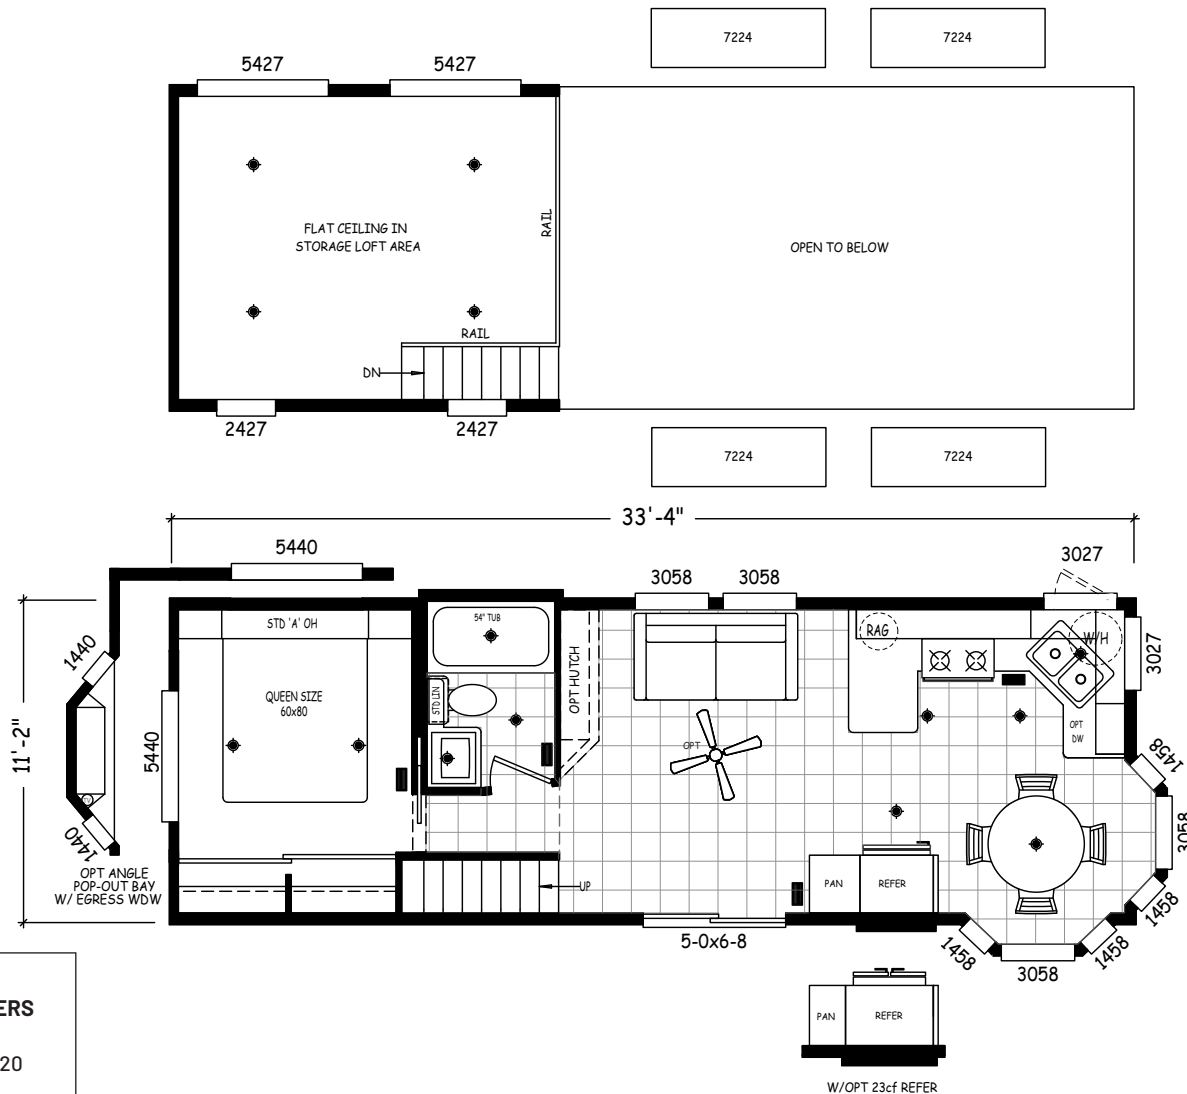

Peralta

Alpine Loft Series

399 SQ. FT. (Approximate) 1 Bedroom, 1 Bath

Last Updated: 6-1-23

RV PARK MODEL TRADERS
11111 E. Apache Trail
Apache Junction, AZ 85120

RVPMT.com | 1-800-297-0775

IMPORTANT: Alta Cima Corp reserves the right to modify, cancel or substitute products or features of this event at any time without prior notice or obligation. Pictures and other promotional materials are representative and may depict or contain floor plans, square footages, elevations, options, upgrades, extra design features, decorations, floor coverings, specialty light fixtures, custom paint and wall coverings, window treatments, landscaping, sound and alarm systems, furnishings, appliances, and other designer/decorator features and amenities that are not included as part of the home and/or may not be available at all locations. Home, pricing and community information is subject to change, and homes to prior sale, at any time without notice or obligation. ©2020 Alta Cima Corp. All rights reserved.