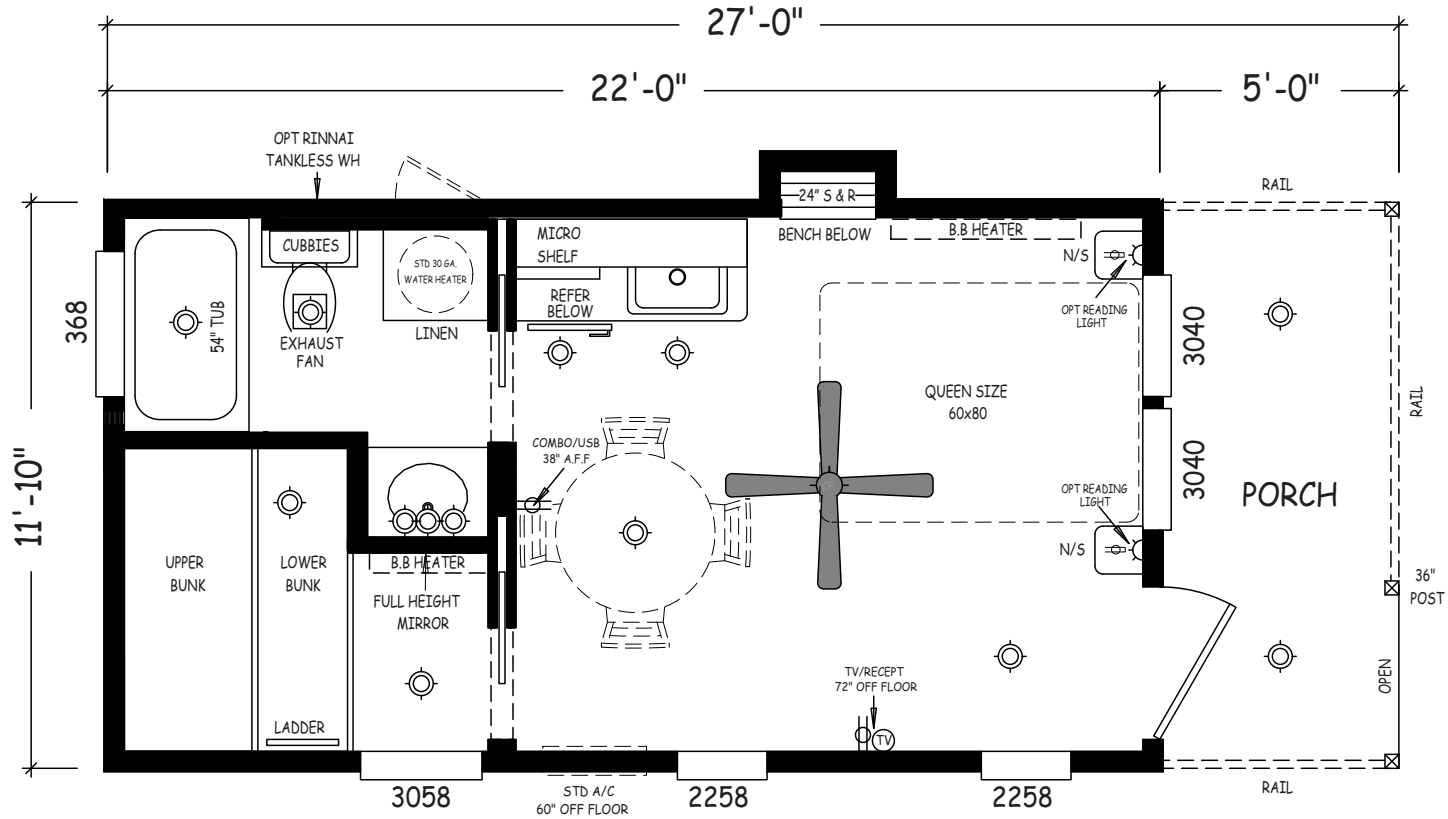

Ox Bow

Creekside Cabins Series

399 SQ. FT. (Approximate) 1 Bedroom, 1 Bath

Last Updated: 9-21-20

RV PARK MODEL TRADERS
11111 E. Apache Trail
Apache Junction, AZ 85120

RVPMT.com | 1-800-297-0775

IMPORTANT: Alta Cima Corp reserves the right to modify, cancel or substitute products or features of this event at any time without prior notice or obligation. Pictures and other promotional materials are representative and may depict or contain floor plans, square footages, elevations, options, upgrades, extra design features, decorations, floor coverings, specialty light fixtures, custom paint and wall coverings, window treatments, landscaping, sound and alarm systems, furnishings, appliances, and other designer/decorator features and amenities that are not included as part of the home and/or may not be available at all locations. Home, pricing and community information is subject to change, and homes to prior sale, at any time without notice or obligation. ©2020 Alta Cima Corp. All rights reserved.