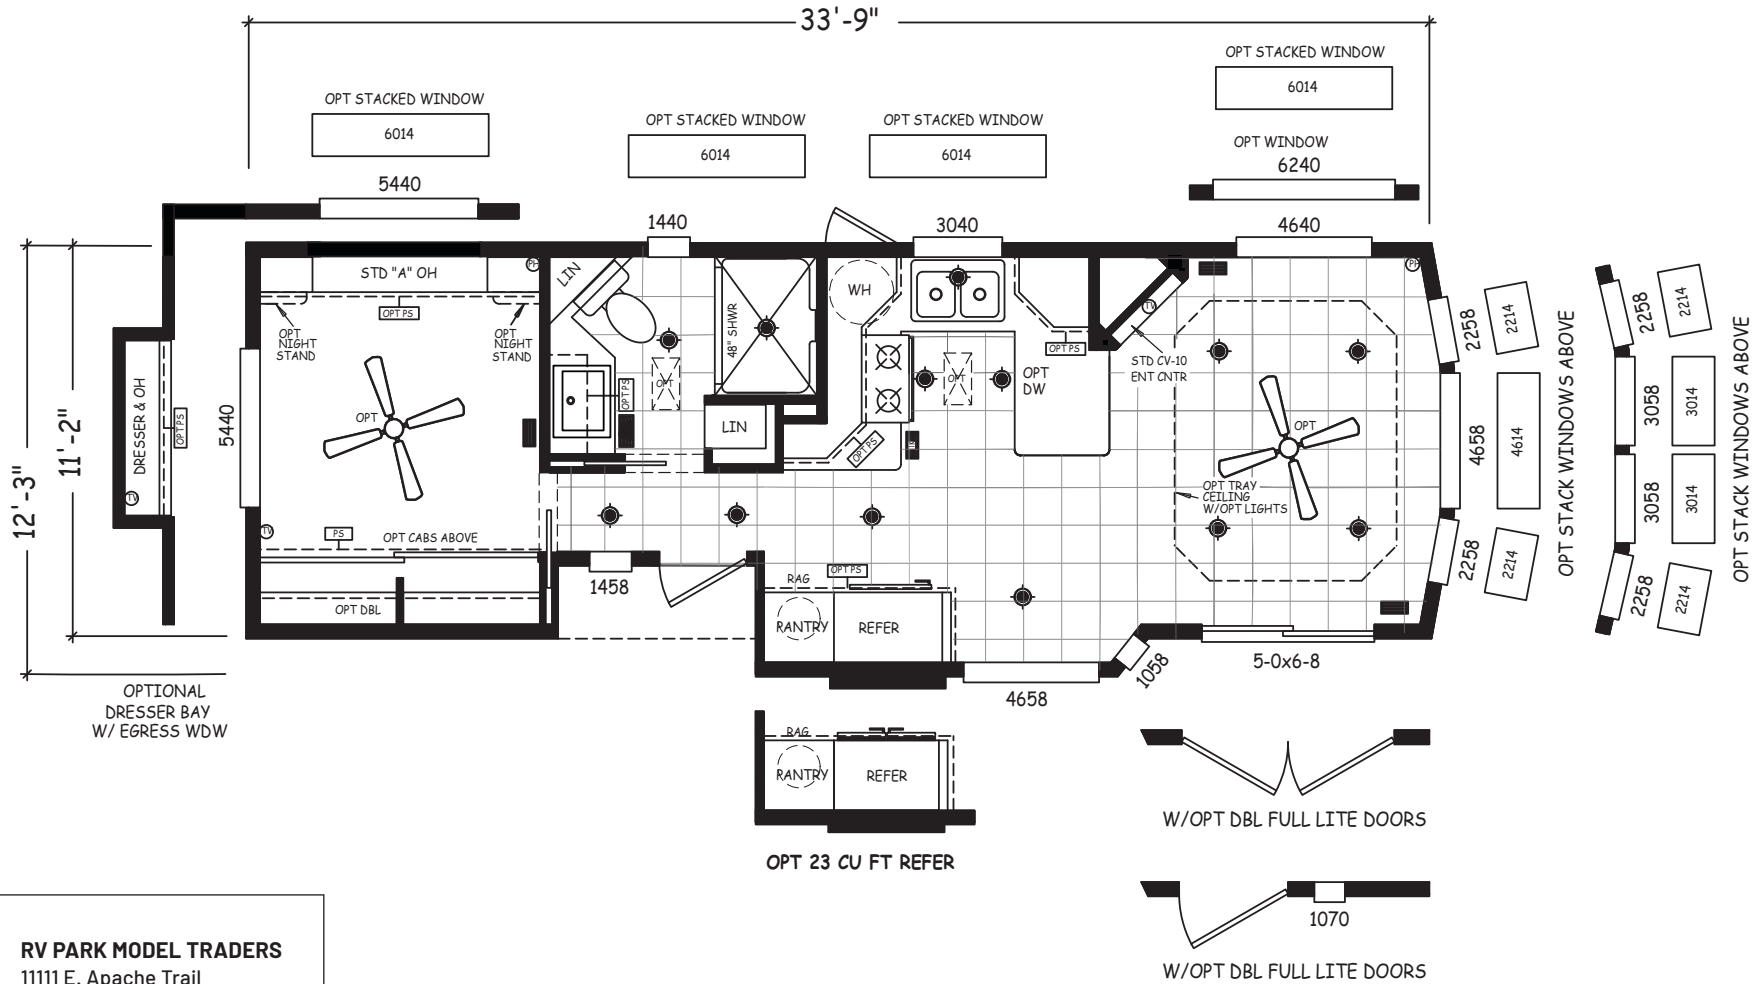

# Oracle

Regal Series

399 SQ. FT. (Approximate) 1 Bedroom, 1 Bath

Last Updated: 11-16-22

**RV PARK MODEL TRADERS**  
11111 E. Apache Trail  
Apache Junction, AZ 85120

**RVPMT.com | 1-800-297-0775**

**IMPORTANT:** Alta Cima Corp reserves the right to modify, cancel or substitute products or features of this event at any time without prior notice or obligation. Pictures and other promotional materials are representative and may depict or contain floor plans, square footages, elevations, options, upgrades, extra design features, decorations, floor coverings, specialty light fixtures, custom paint and wall coverings, window treatments, landscaping, sound and alarm systems, furnishings, appliances, and other designer/decorator features and amenities that are not included as part of the home and/or may not be available at all locations. Home, pricing and community information is subject to change, and homes to prior sale, at any time without notice or obligation. ©2020 Alta Cima Corp. All rights reserved.