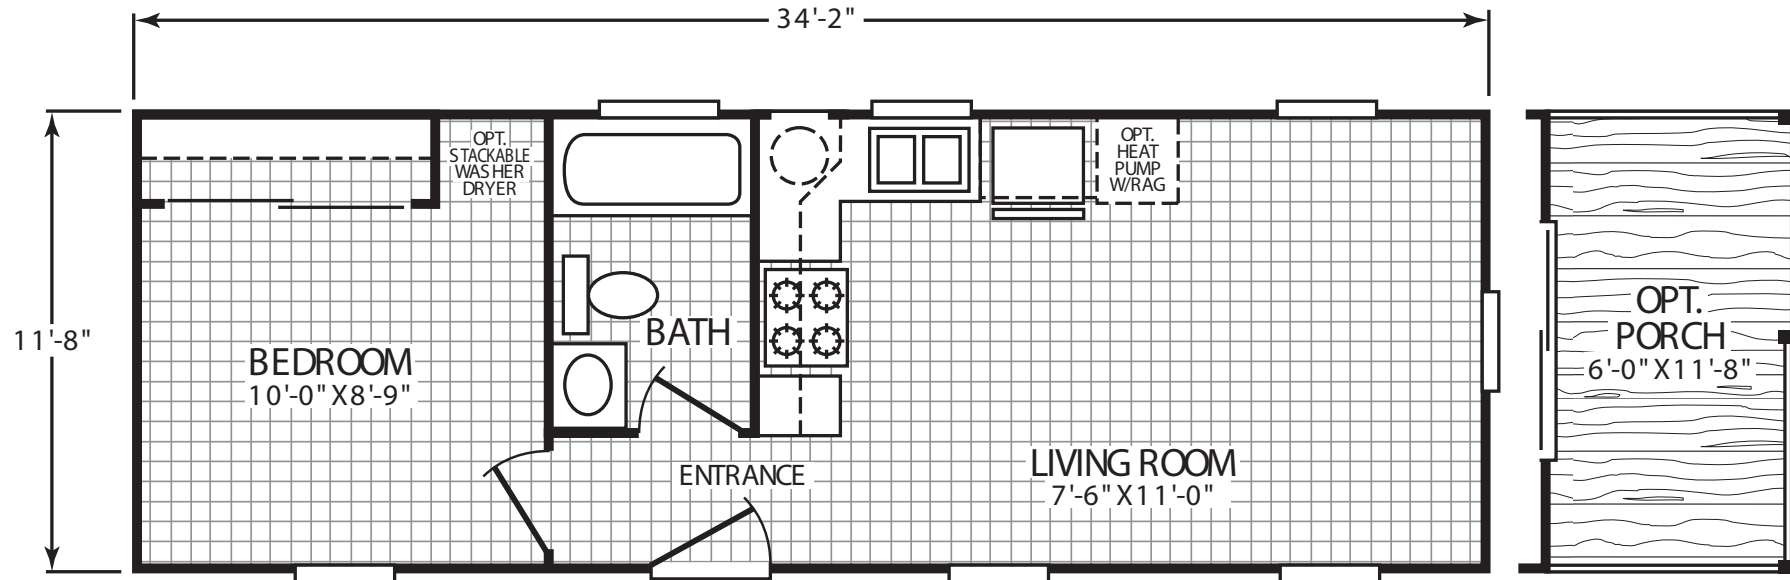

Norwalk

Casita Series

399 SQ. FT. (Approximate) 1 Bedroom, 1 Bath

Last Updated: 6-8-26

RV PARK MODEL TRADERS
11111 E. Apache Trail
Apache Junction, AZ 85120

RVPMT.com | 1-800-297-0775

IMPORTANT: Alta Cima Corp reserves the right to modify, cancel or substitute products or features of this event at any time without prior notice or obligation. Pictures and other promotional materials are representative and may depict or contain floor plans, square footages, elevations, options, upgrades, extra design features, decorations, floor coverings, specialty light fixtures, custom paint and wall coverings, window treatments, landscaping, sound and alarm systems, furnishings, appliances, and other designer/decorator features and amenities that are not included as part of the home and/or may not be available at all locations. Home, pricing and community information is subject to change, and homes to prior sale, at any time without notice or obligation. ©2020 Alta Cima Corp. All rights reserved.