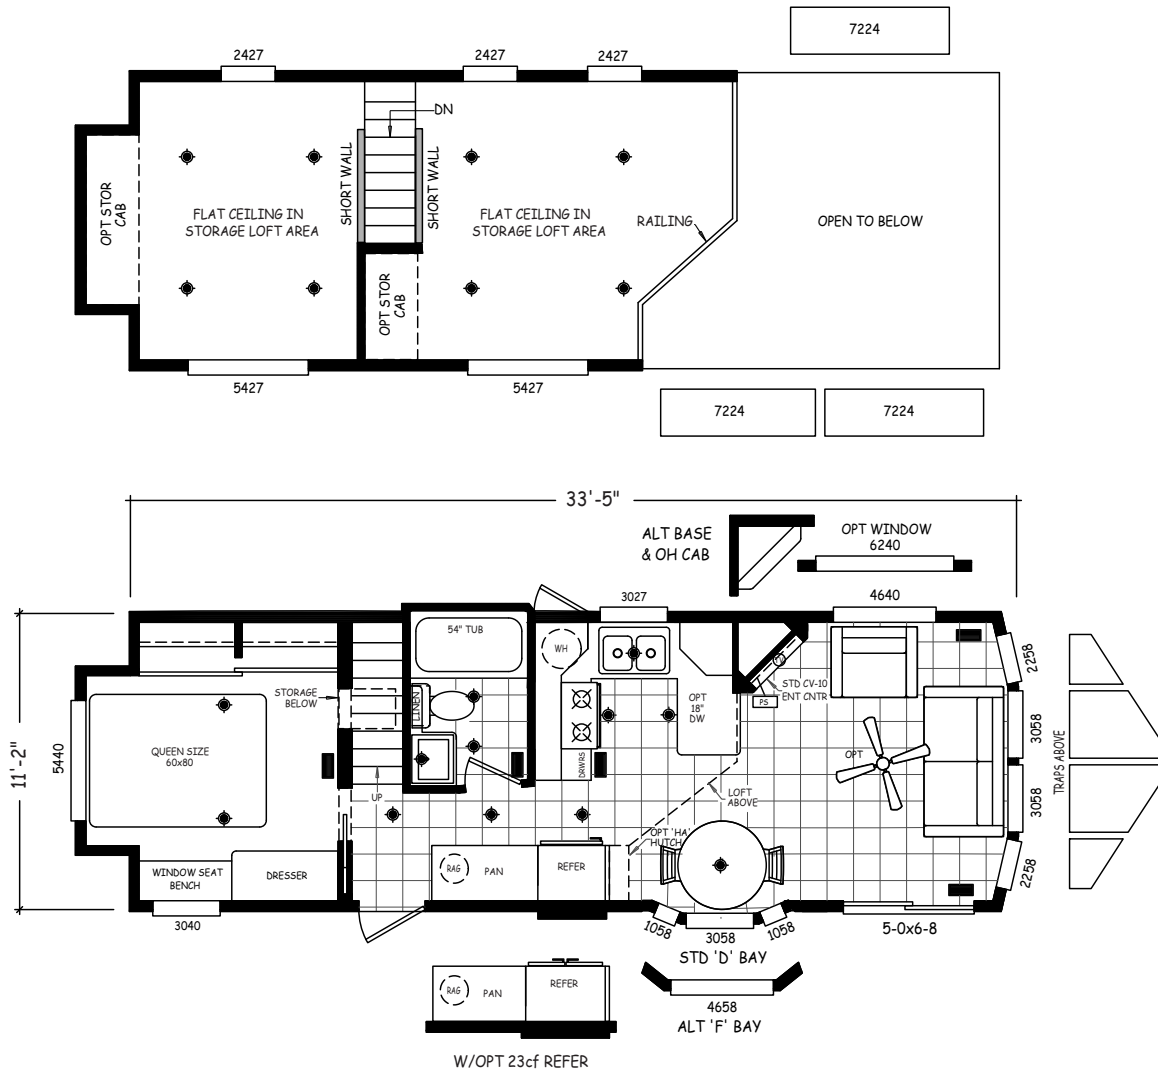

# Mustang

Alpine Loft Series

399 SQ. FT. (Approximate) 1 Bedroom, 1 Bath

Last Updated: 6-1-23

**RV PARK MODEL TRADERS**  
11111 E. Apache Trail  
Apache Junction, AZ 85120

**RVPMT.com | 1-800-297-0775**

**IMPORTANT:** Alta Cima Corp reserves the right to modify, cancel or substitute products or features of this event at any time without prior notice or obligation. Pictures and other promotional materials are representative and may depict or contain floor plans, square footages, elevations, options, upgrades, extra design features, decorations, floor coverings, specialty light fixtures, custom paint and wall coverings, window treatments, landscaping, sound and alarm systems, furnishings, appliances, and other designer/decorator features and amenities that are not included as part of the home and/or may not be available at all locations. Home, pricing and community information is subject to change, and homes to prior sale, at any time without notice or obligation. ©2020 Alta Cima Corp. All rights reserved.