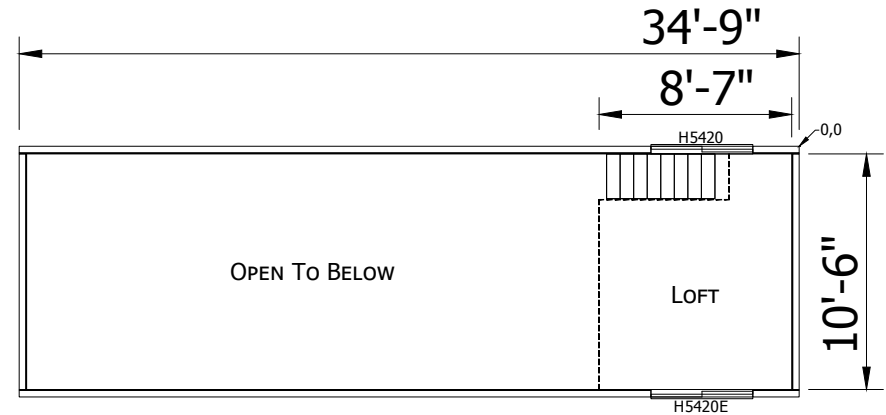

Marana

Sonoran Series

400 SQ. FT. (Approximate) 2 Bedroom, 1 Bath

Last Updated: 1-15-25

RV PARK MODEL TRADERS
11111 E. Apache Trail
Apache Junction, AZ 85120

RVPMT.com | 1-800-297-0775

IMPORTANT: Alta Cima Corp reserves the right to modify, cancel or substitute products or features of this event at any time without prior notice or obligation. Pictures and other promotional materials are representative and may depict or contain floor plans, square footages, elevations, options, upgrades, extra design features, decorations, floor coverings, specialty light fixtures, custom paint and wall coverings, window treatments, landscaping, sound and alarm systems, furnishings, appliances, and other designer/decorator features and amenities that are not included as part of the home and/or may not be available at all locations. Home, pricing and community information is subject to change, and homes to prior sale, at any time without notice or obligation. ©2020 Alta Cima Corp. All rights reserved.