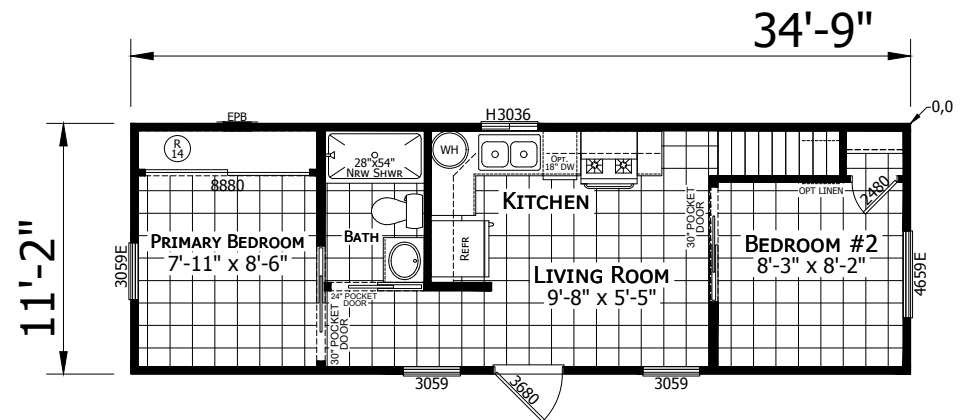

Marana

Sonoran Series

400 SQ. FT. (Approximate) 2 Bedroom, 1 Bath

Last Updated: 1-15-25

RV PARK MODEL TRADERS
11111 E. Apache Trail
Apache Junction, AZ 85120

RVPMT.com | 1-800-297-0775

IMPORTANT: Alta Cima Corp reserves the right to modify, cancel or substitute products or features of this event at any time without prior notice or obligation. Pictures and other promotional materials are representative and may depict or contain floor plans, square footages, elevations, options, upgrades, extra design features, decorations, floor coverings, specialty light fixtures, custom paint and wall coverings, window treatments, landscaping, sound and alarm systems, furnishings, appliances, and other designer/decorator features and amenities that are not included as part of the home and/or may not be available at all locations. Home, pricing and community information is subject to change, and homes to prior sale, at any time without notice or obligation. ©2020 Alta Cima Corp. All rights reserved.