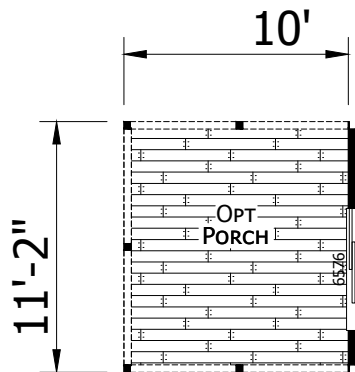

Marana

Sonoran Series

400 SQ. FT. (Approximate) 2 Bedroom, 1 Bath

Last Updated: 1-15-25

RV PARK MODEL TRADERS
11111 E. Apache Trail
Apache Junction, AZ 85120

RVPMT.com | 1-800-297-0775

IMPORTANT: Alta Cima Corp reserves the right to modify, cancel or substitute products or features of this event at any time without prior notice or obligation. Pictures and other promotional materials are representative and may depict or contain floor plans, square footages, elevations, options, upgrades, extra design features, decorations, floor coverings, specialty light fixtures, custom paint and wall coverings, window treatments, landscaping, sound and alarm systems, furnishings, appliances, and other designer/decorator features and amenities that are not included as part of the home and/or may not be available at all locations. Home, pricing and community information is subject to change, and homes to prior sale, at any time without notice or obligation. ©2020 Alta Cima Corp. All rights reserved.