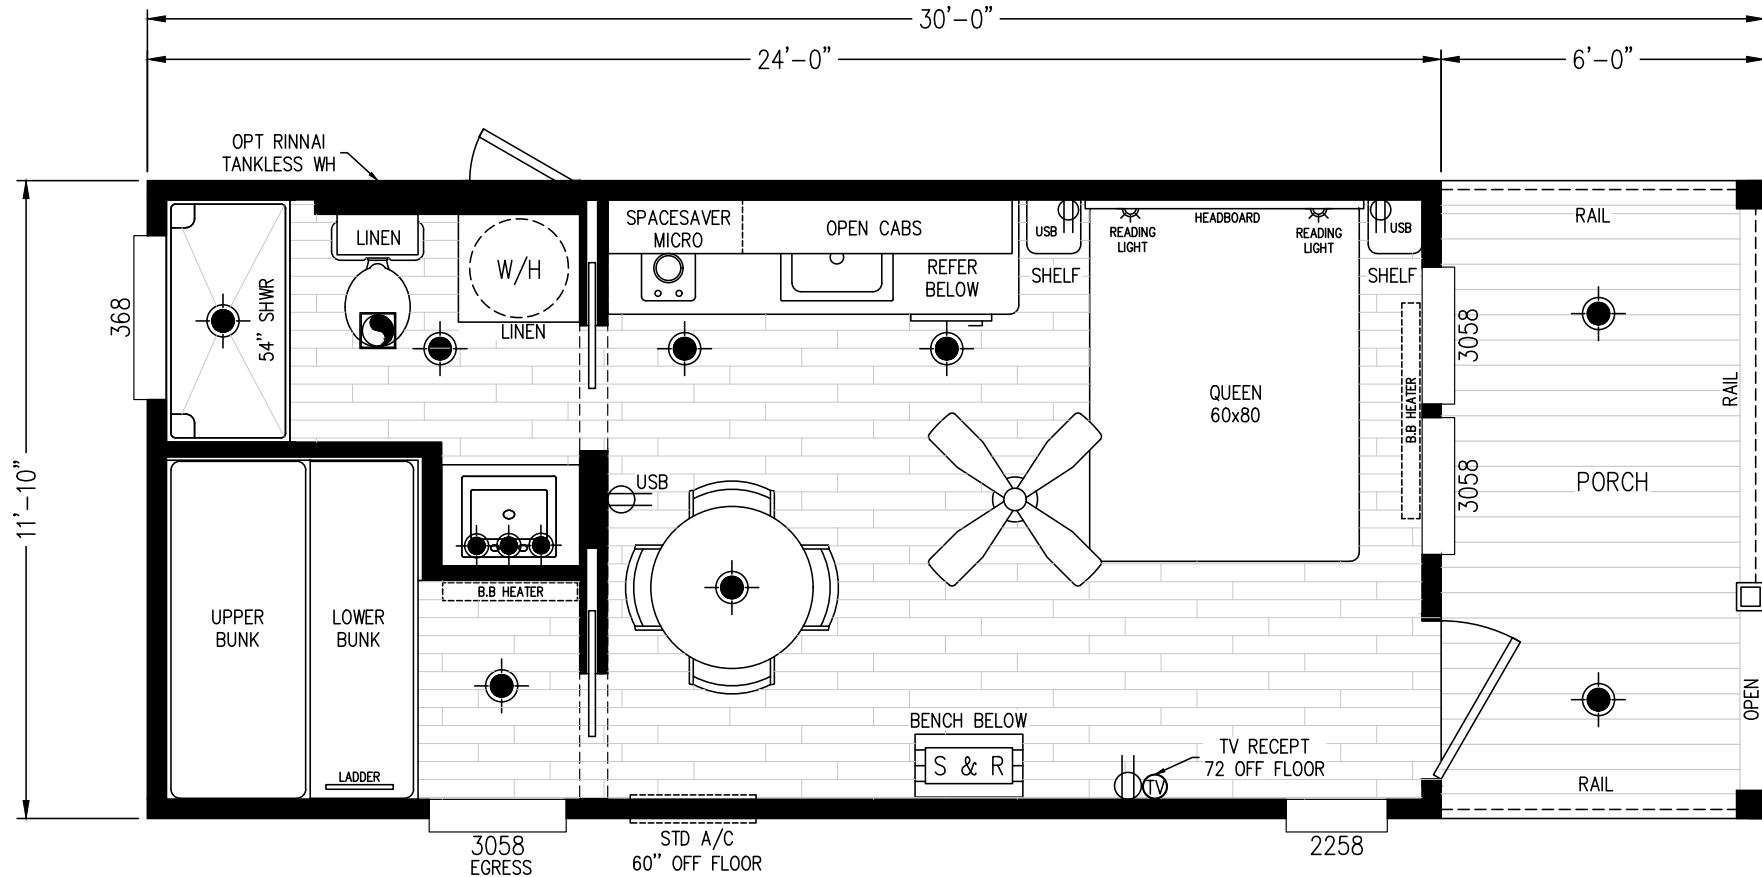

Larbert

Creekside Cabins Series

288 SQ. FT. (Approximate) 1 Bedroom, 1 Bath

Last Updated: 3-12-24

RV PARK MODEL TRADERS
11111 E. Apache Trail
Apache Junction, AZ 85120

RVPMT.com | 1-800-297-0775

IMPORTANT: Alta Cima Corp reserves the right to modify, cancel or substitute products or features of this event at any time without prior notice or obligation. Pictures and other promotional materials are representative and may depict or contain floor plans, square footages, elevations, options, upgrades, extra design features, decorations, floor coverings, specialty light fixtures, custom paint and wall coverings, window treatments, landscaping, sound and alarm systems, furnishings, appliances, and other designer/decorator features and amenities that are not included as part of the home and/or may not be available at all locations. Home, pricing and community information is subject to change, and homes to prior sale, at any time without notice or obligation. ©2020 Alta Cima Corp. All rights reserved.