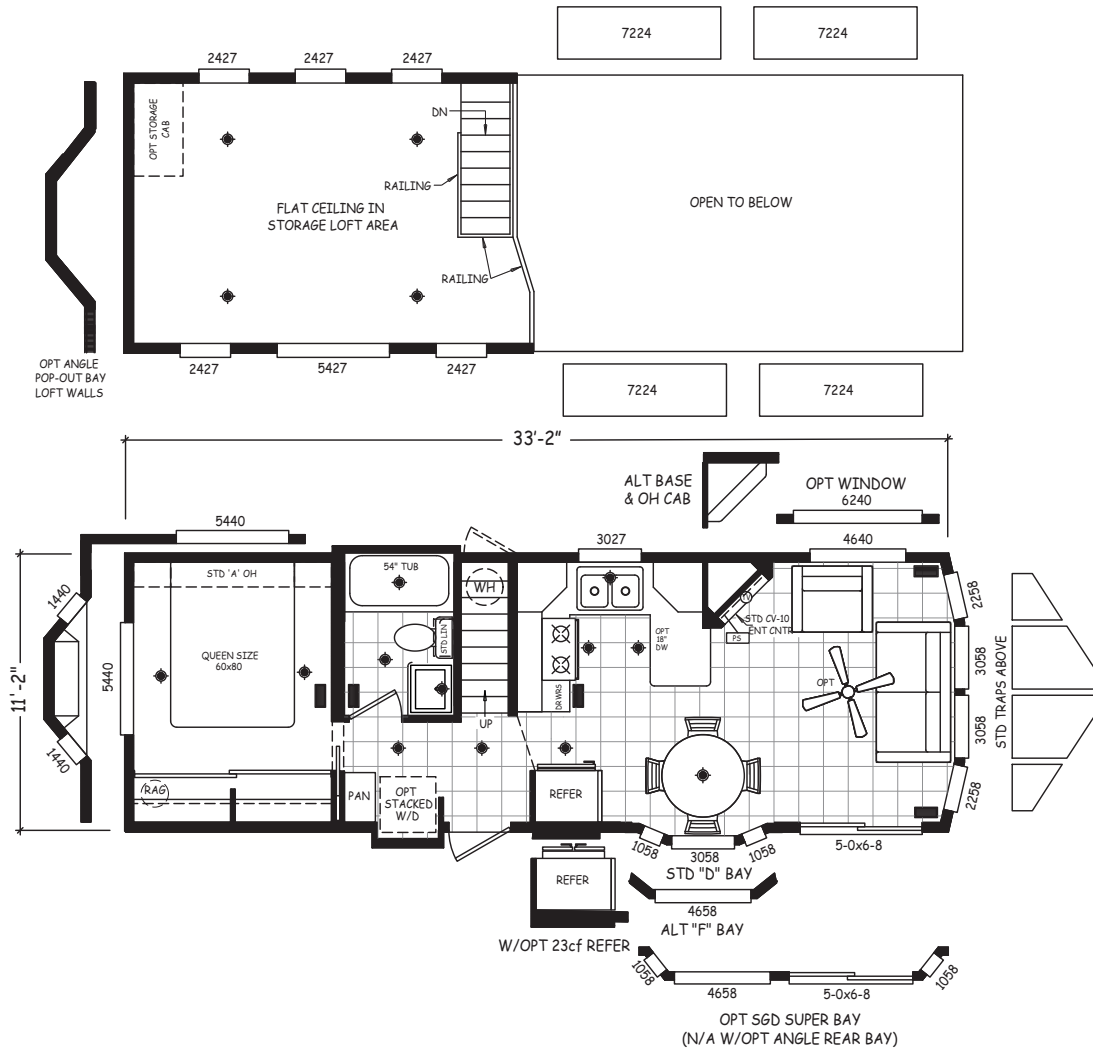

# Kendrick

Alpine Loft Series

399 SQ. FT. (Approximate) 1 Bedroom, 1 Bath

Last Updated: 6-1-23

**RV PARK MODEL TRADERS**  
 11111 E. Apache Trail  
 Apache Junction, AZ 85120

**RVPMT.com | 1-800-297-0775**