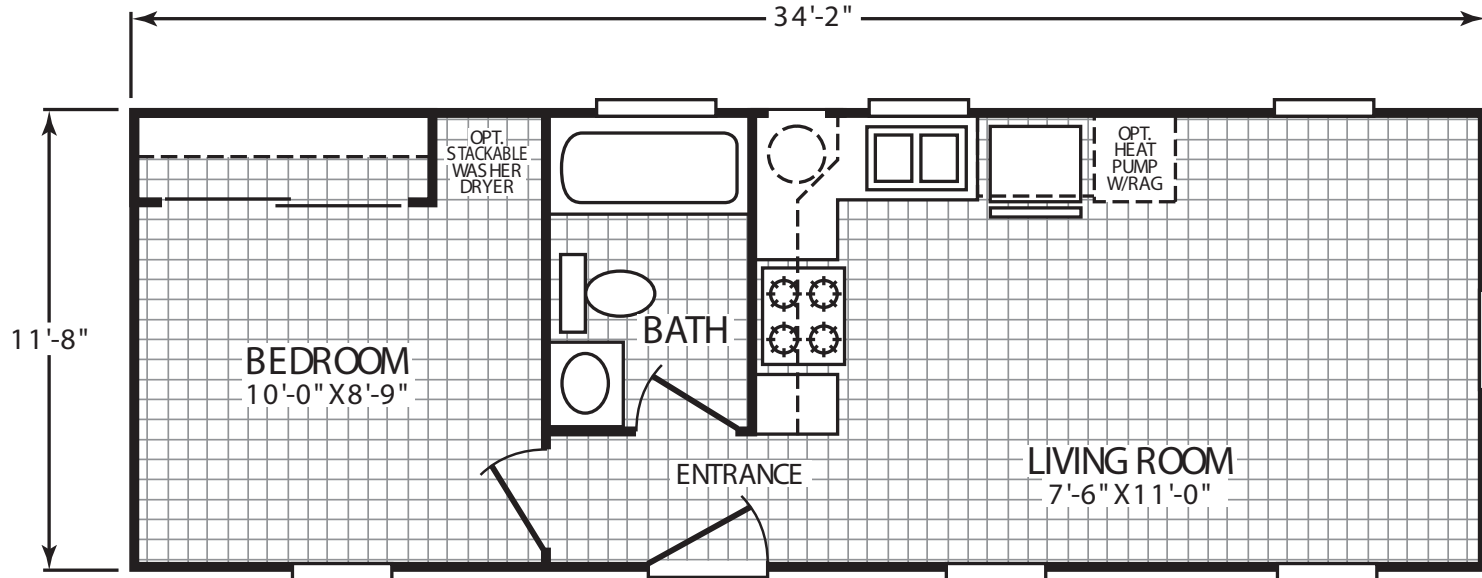

Kendall

Casita Series

399 SQ. FT. (Approximate) 1 Bedroom, 1 Bath

Last Updated: 6-8-26

RV PARK MODEL TRADERS
11111 E. Apache Trail
Apache Junction, AZ 85120

RVPMT.com | 1-800-297-0775

IMPORTANT: Alta Cima Corp reserves the right to modify, cancel or substitute products or features of this event at any time without prior notice or obligation. Pictures and other promotional materials are representative and may depict or contain floor plans, square footages, elevations, options, upgrades, extra design features, decorations, floor coverings, specialty light fixtures, custom paint and wall coverings, window treatments, landscaping, sound and alarm systems, furnishings, appliances, and other designer/decorator features and amenities that are not included as part of the home and/or may not be available at all locations. Home, pricing and community information is subject to change, and homes to prior sale, at any time without notice or obligation. ©2020 Alta Cima Corp. All rights reserved.