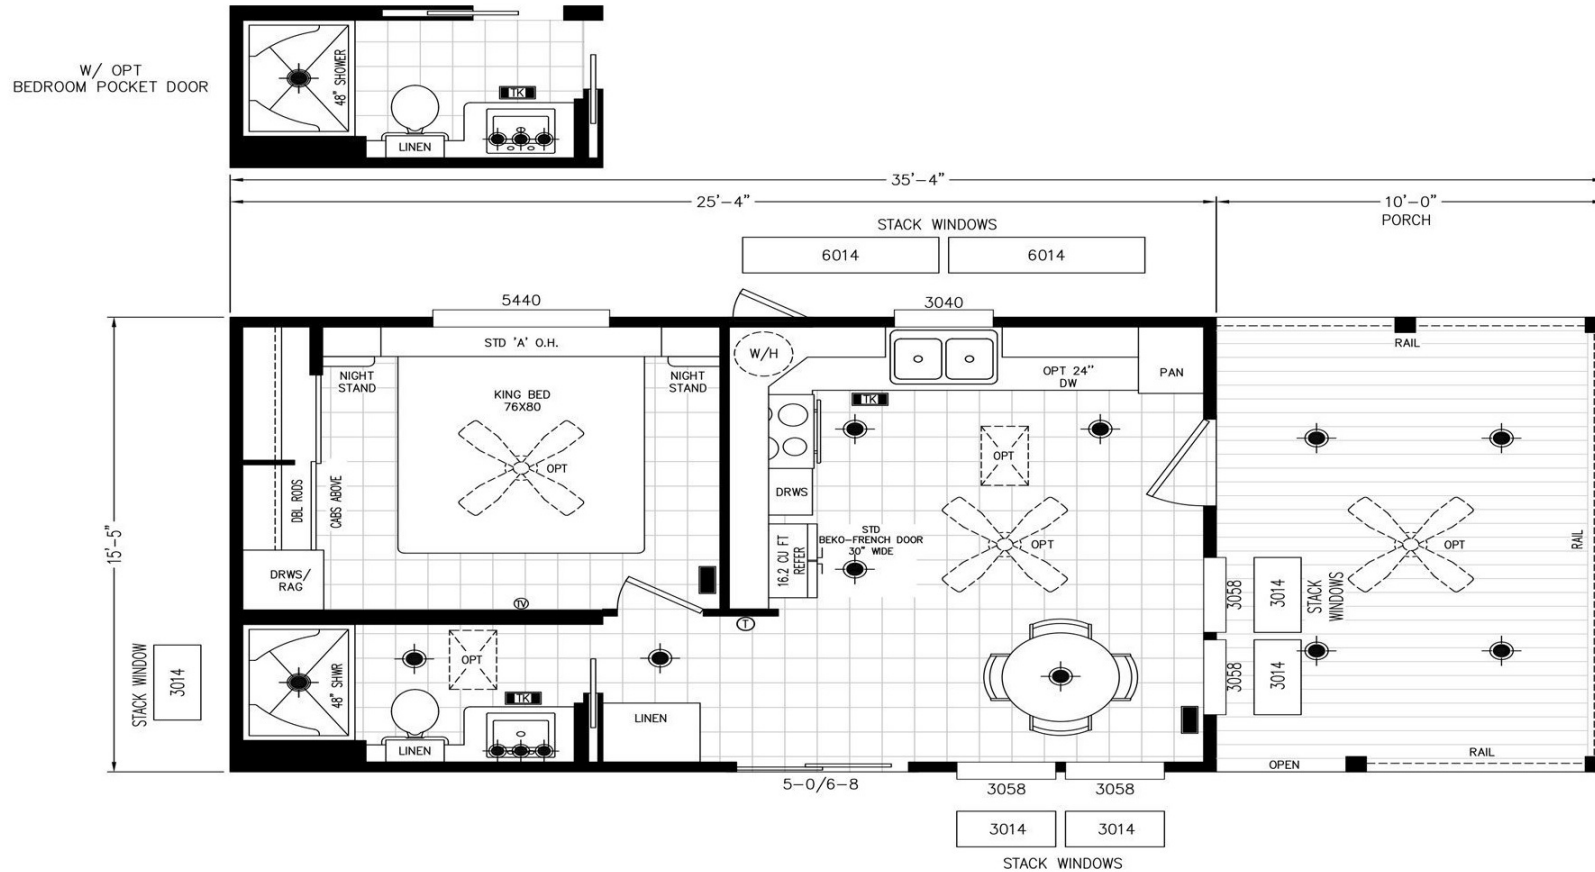

Kearney

Regal Series

399 SQ. FT. (Approximate) 1 Bedroom, 1 Bath

Last Updated: 1-23-24

RV PARK MODEL TRADERS
 11111 E. Apache Trail
 Apache Junction, AZ 85120

RVPMT.com | 1-800-297-0775

IMPORTANT: Alta Cima Corp reserves the right to modify, cancel or substitute products or features of this event at any time without prior notice or obligation. Pictures and other promotional materials are representative and may depict or contain floor plans, square footages, elevations, options, upgrades, extra design features, decorations, floor coverings, specialty light fixtures, custom paint and wall coverings, window treatments, landscaping, sound and alarm systems, furnishings, appliances, and other designer/decorator features and amenities that are not included as part of the home and/or may not be available at all locations. Home, pricing and community information is subject to change, and homes to prior sale, at any time without notice or obligation. ©2020 Alta Cima Corp. All rights reserved.