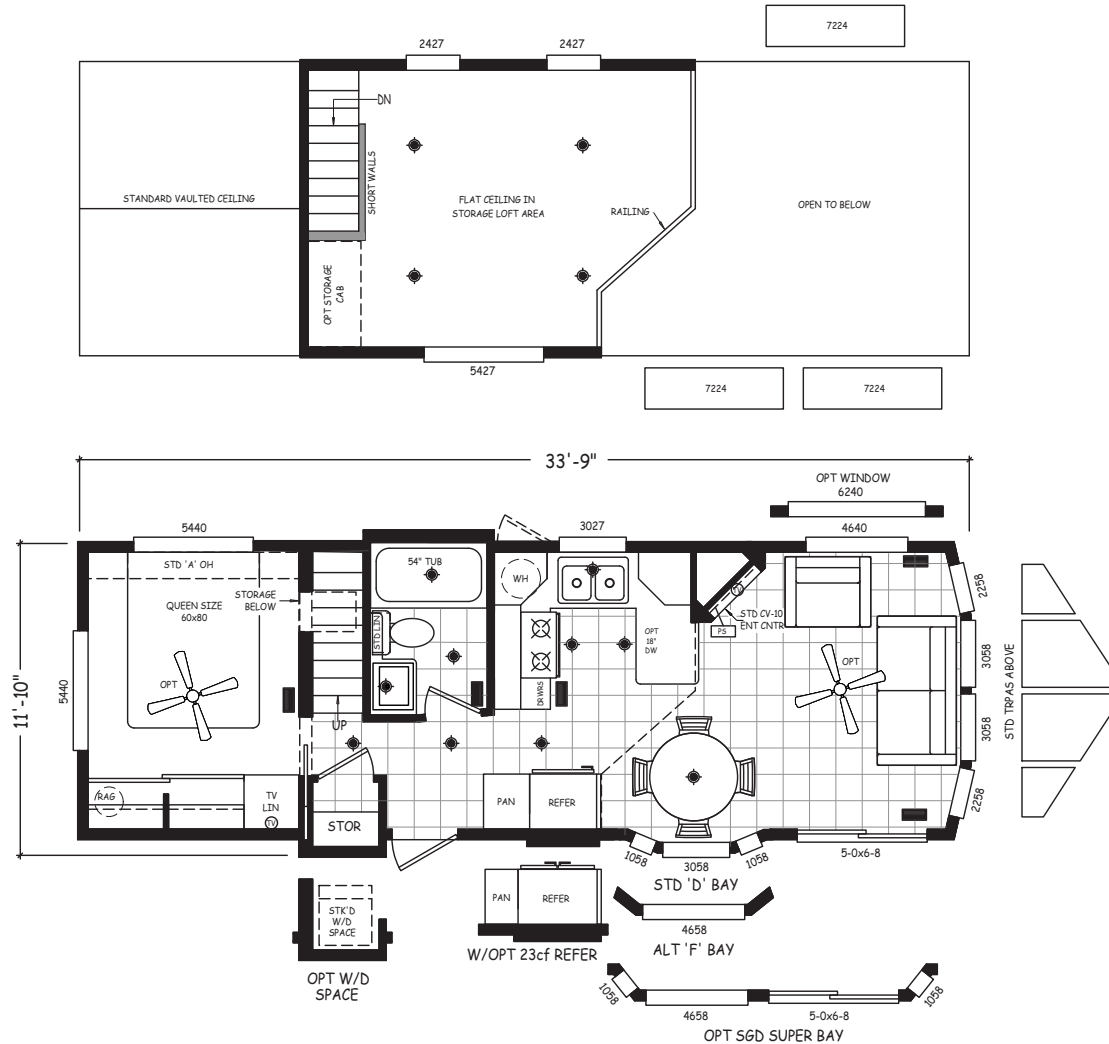

Humphreys

Alpine Loft Series

399 SQ. FT. (Approximate) 1 Bedroom, 1 Bath

Last Updated: 6-1-23

RV PARK MODEL TRADERS
11111 E. Apache Trail
Apache Junction, AZ 85120

RVPMT.com | 1-800-297-0775

IMPORTANT: Alta Cima Corp reserves the right to modify, cancel or substitute products or features of this event at any time without prior notice or obligation. Pictures and other promotional materials are representative and may depict or contain floor plans, square footages, elevations, options, upgrades, extra design features, decorations, floor coverings, specialty light fixtures, custom paint and wall coverings, window treatments, landscaping, sound and alarm systems, furnishings, appliances, and other designer/decorator features and amenities that are not included as part of the home and/or may not be available at all locations. Home, pricing and community information is subject to change, and homes to prior sale, at any time without notice or obligation. ©2020 Alta Cima Corp. All rights reserved.