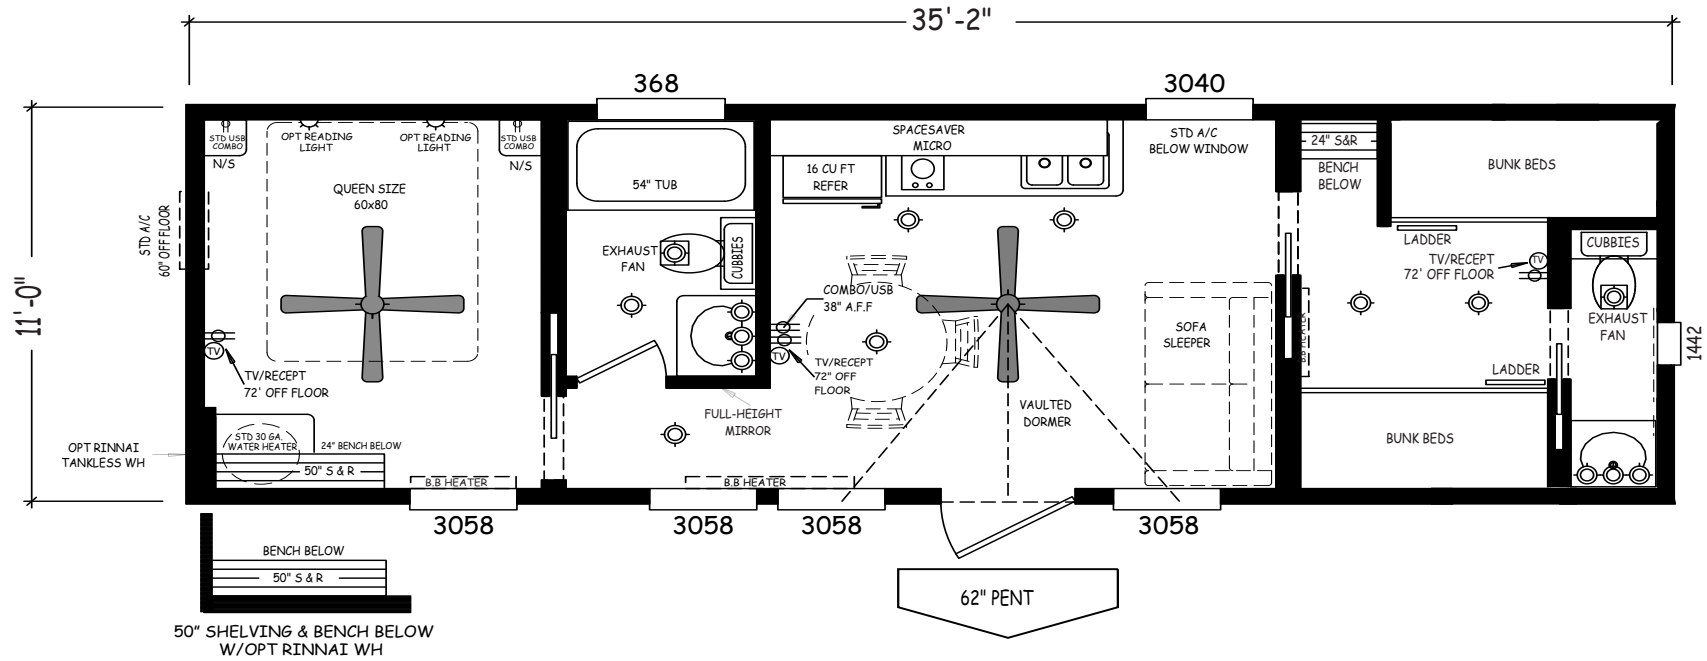

Highland Mesa

Creekside Cabins Series

399 SQ. FT. (Approximate) 1 Bedroom, 1 Bath

Last Updated: 9-21-20

RV PARK MODEL TRADERS
11111 E. Apache Trail
Apache Junction, AZ 85120

RVPMT.com | 1-800-297-0775

IMPORTANT: Alta Cima Corp reserves the right to modify, cancel or substitute products or features of this event at any time without prior notice or obligation. Pictures and other promotional materials are representative and may depict or contain floor plans, square footages, elevations, options, upgrades, extra design features, decorations, floor coverings, specialty light fixtures, custom paint and wall coverings, window treatments, landscaping, sound and alarm systems, furnishings, appliances, and other designer/decorator features and amenities that are not included as part of the home and/or may not be available at all locations. Home, pricing and community information is subject to change, and homes to prior sale, at any time without notice or obligation. ©2020 Alta Cima Corp. All rights reserved.