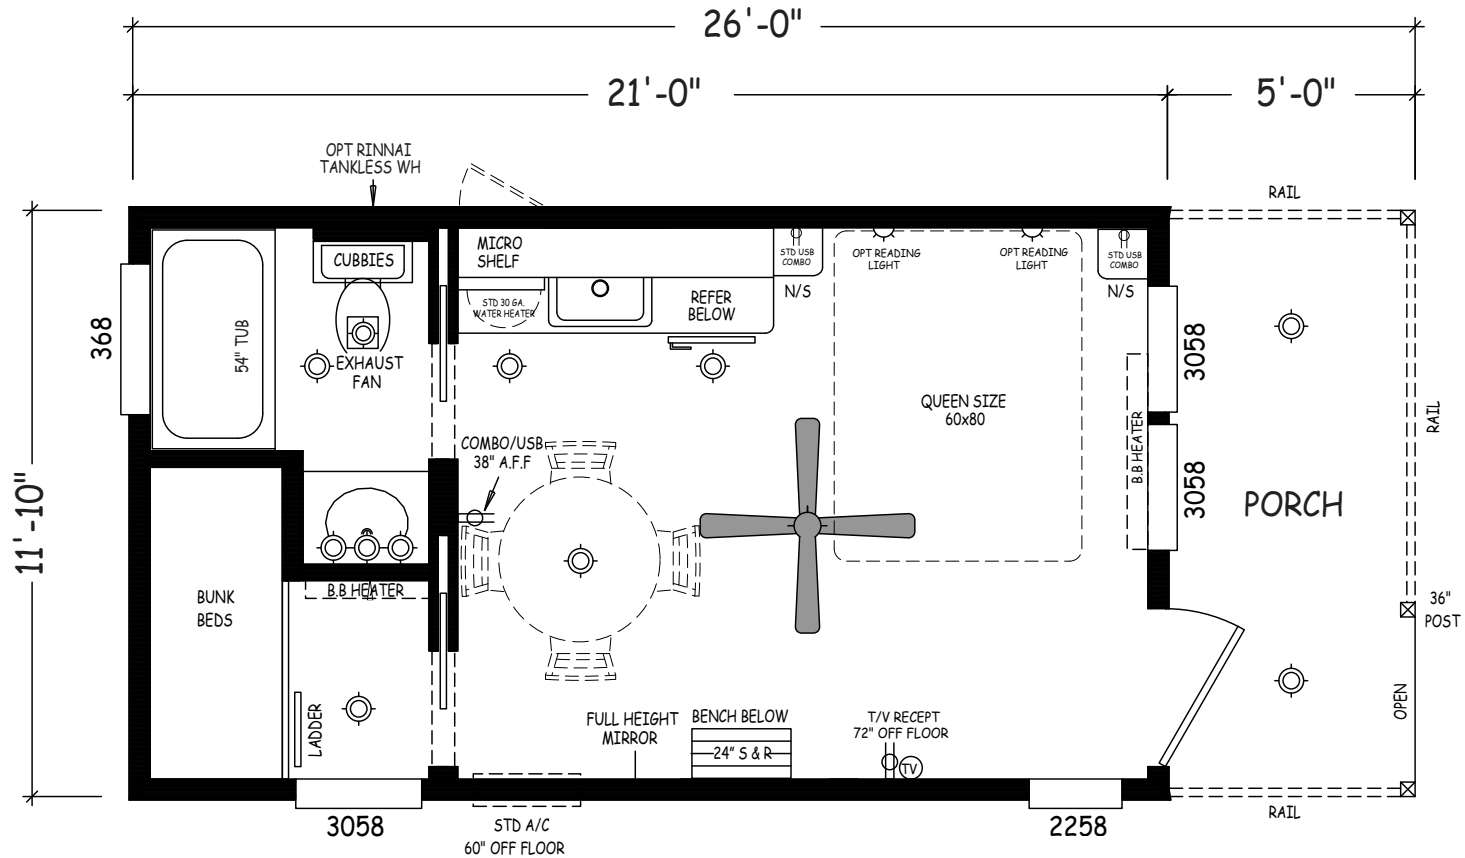

High Country

Creekside Cabins Series

399 SQ. FT. (Approximate) 1 Bedroom, 1 Bath

Last Updated: 9-21-20

RV PARK MODEL TRADERS
11111 E. Apache Trail
Apache Junction, AZ 85120

RVPMT.com | 1-800-297-0775

IMPORTANT: Alta Cima Corp reserves the right to modify, cancel or substitute products or features of this event at any time without prior notice or obligation. Pictures and other promotional materials are representative and may depict or contain floor plans, square footages, elevations, options, upgrades, extra design features, decorations, floor coverings, specialty light fixtures, custom paint and wall coverings, window treatments, landscaping, sound and alarm systems, furnishings, appliances, and other designer/decorator features and amenities that are not included as part of the home and/or may not be available at all locations. Home, pricing and community information is subject to change, and homes to prior sale, at any time without notice or obligation. ©2020 Alta Cima Corp. All rights reserved.