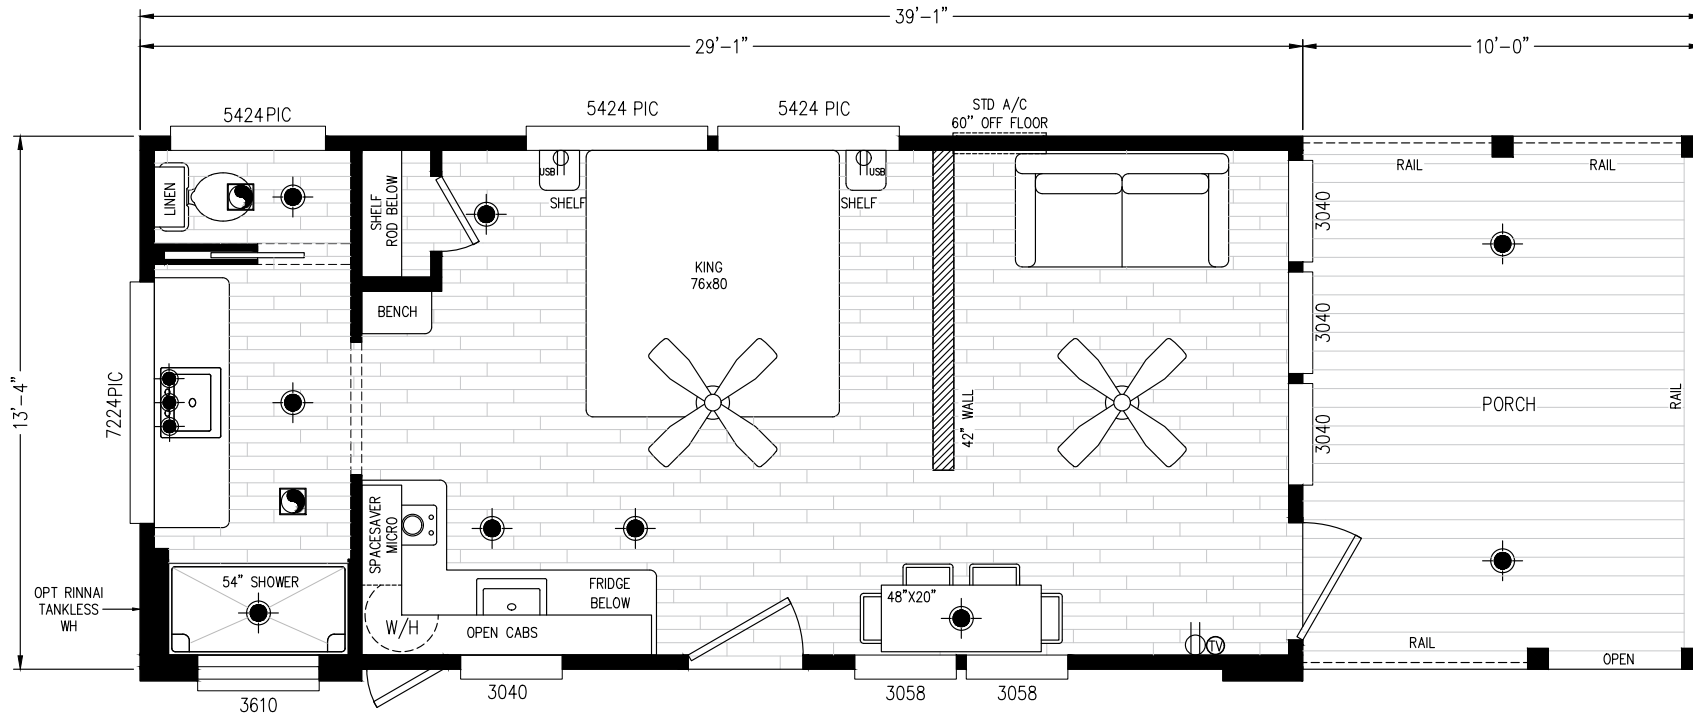

Hazel Grove

Creekside Cabins Series

390 SQ. FT. (Approximate) 1 Bedroom, 1 Bath

Last Updated: 3-12-24

RV PARK MODEL TRADERS
 11111 E. Apache Trail
 Apache Junction, AZ 85120

RVPMT.com | 1-800-297-0775

IMPORTANT: Alta Cima Corp reserves the right to modify, cancel or substitute products or features of this event at any time without prior notice or obligation. Pictures and other promotional materials are representative and may depict or contain floor plans, square footages, elevations, options, upgrades, extra design features, decorations, floor coverings, specialty light fixtures, custom paint and wall coverings, window treatments, landscaping, sound and alarm systems, furnishings, appliances, and other designer/decorator features and amenities that are not included as part of the home and/or may not be available at all locations. Home, pricing and community information is subject to change, and homes to prior sale, at any time without notice or obligation. ©2020 Alta Cima Corp. All rights reserved.