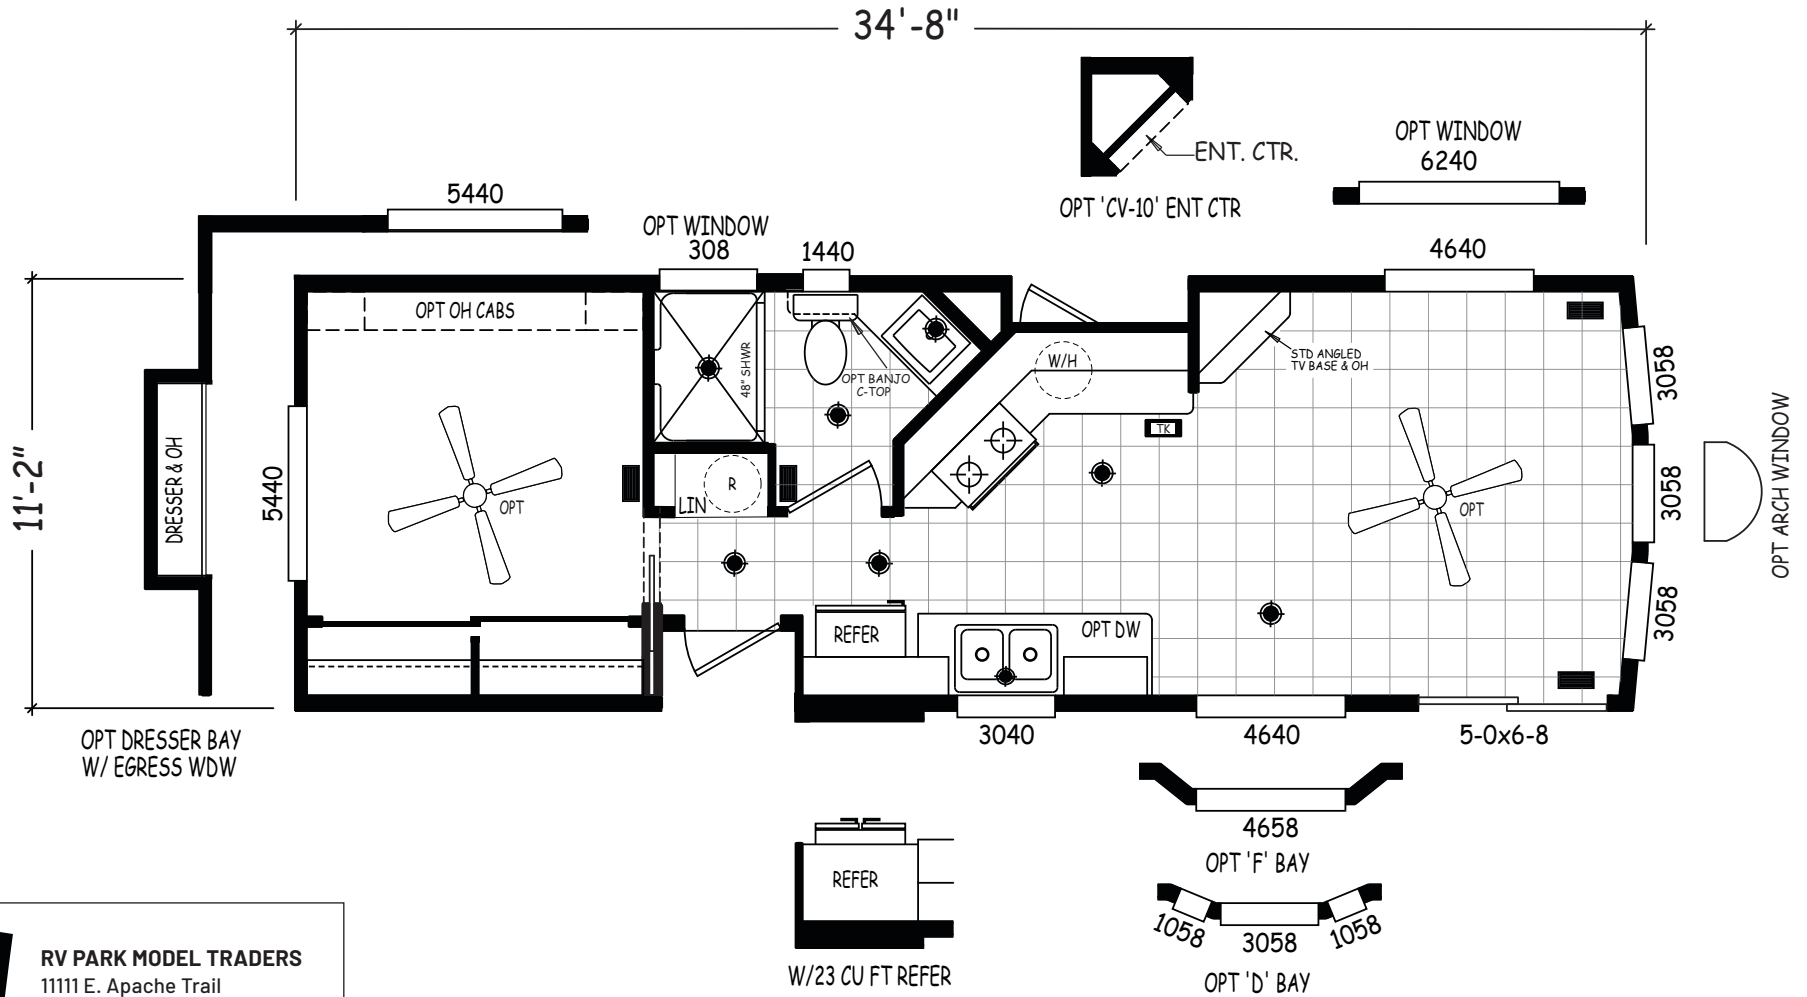

Goldfield

Superstition Series

399 SQ. FT. (Approximate) 1 Bedroom, 1 Bath

Last Updated: 11-16-22

RV PARK MODEL TRADERS
11111 E. Apache Trail
Apache Junction, AZ 85120

RVPMT.com | 1-800-297-0775

IMPORTANT: Alta Cima Corp reserves the right to modify, cancel or substitute products or features of this event at any time without prior notice or obligation. Pictures and other promotional materials are representative and may depict or contain floor plans, square footages, elevations, options, upgrades, extra design features, decorations, floor coverings, specialty light fixtures, custom paint and wall coverings, window treatments, landscaping, sound and alarm systems, furnishings, appliances, and other designer/decorator features and amenities that are not included as part of the home and/or may not be available at all locations. Home, pricing and community information is subject to change, and homes to prior sale, at any time without notice or obligation. ©2020 Alta Cima Corp. All rights reserved.