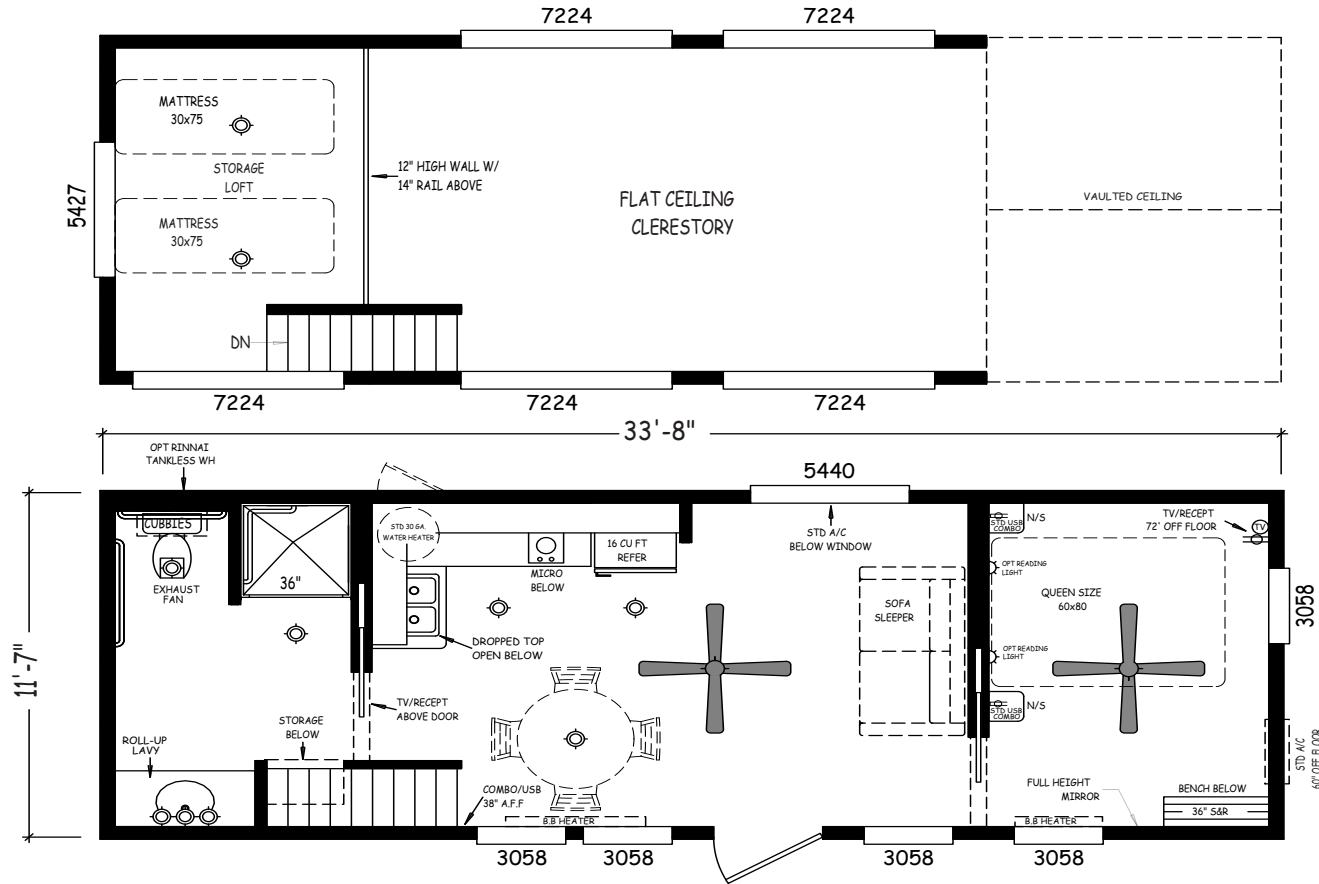

Fresh Aire

Creekside Cabins Series

399 SQ. FT. (Approximate) 1 Bedroom, 1 Bath

Last Updated: 9-21-20

RV PARK MODEL TRADERS
11111 E. Apache Trail
Apache Junction, AZ 85120

RVPMT.com | 1-800-297-0775

IMPORTANT: Alta Cima Corp reserves the right to modify, cancel or substitute products or features of this event at any time without prior notice or obligation. Pictures and other promotional materials are representative and may depict or contain floor plans, square footages, elevations, options, upgrades, extra design features, decorations, floor coverings, specialty light fixtures, custom paint and wall coverings, window treatments, landscaping, sound and alarm systems, furnishings, appliances, and other designer/decorator features and amenities that are not included as part of the home and/or may not be available at all locations. Home, pricing and community information is subject to change, and homes to prior sale, at any time without notice or obligation. ©2020 Alta Cima Corp. All rights reserved.