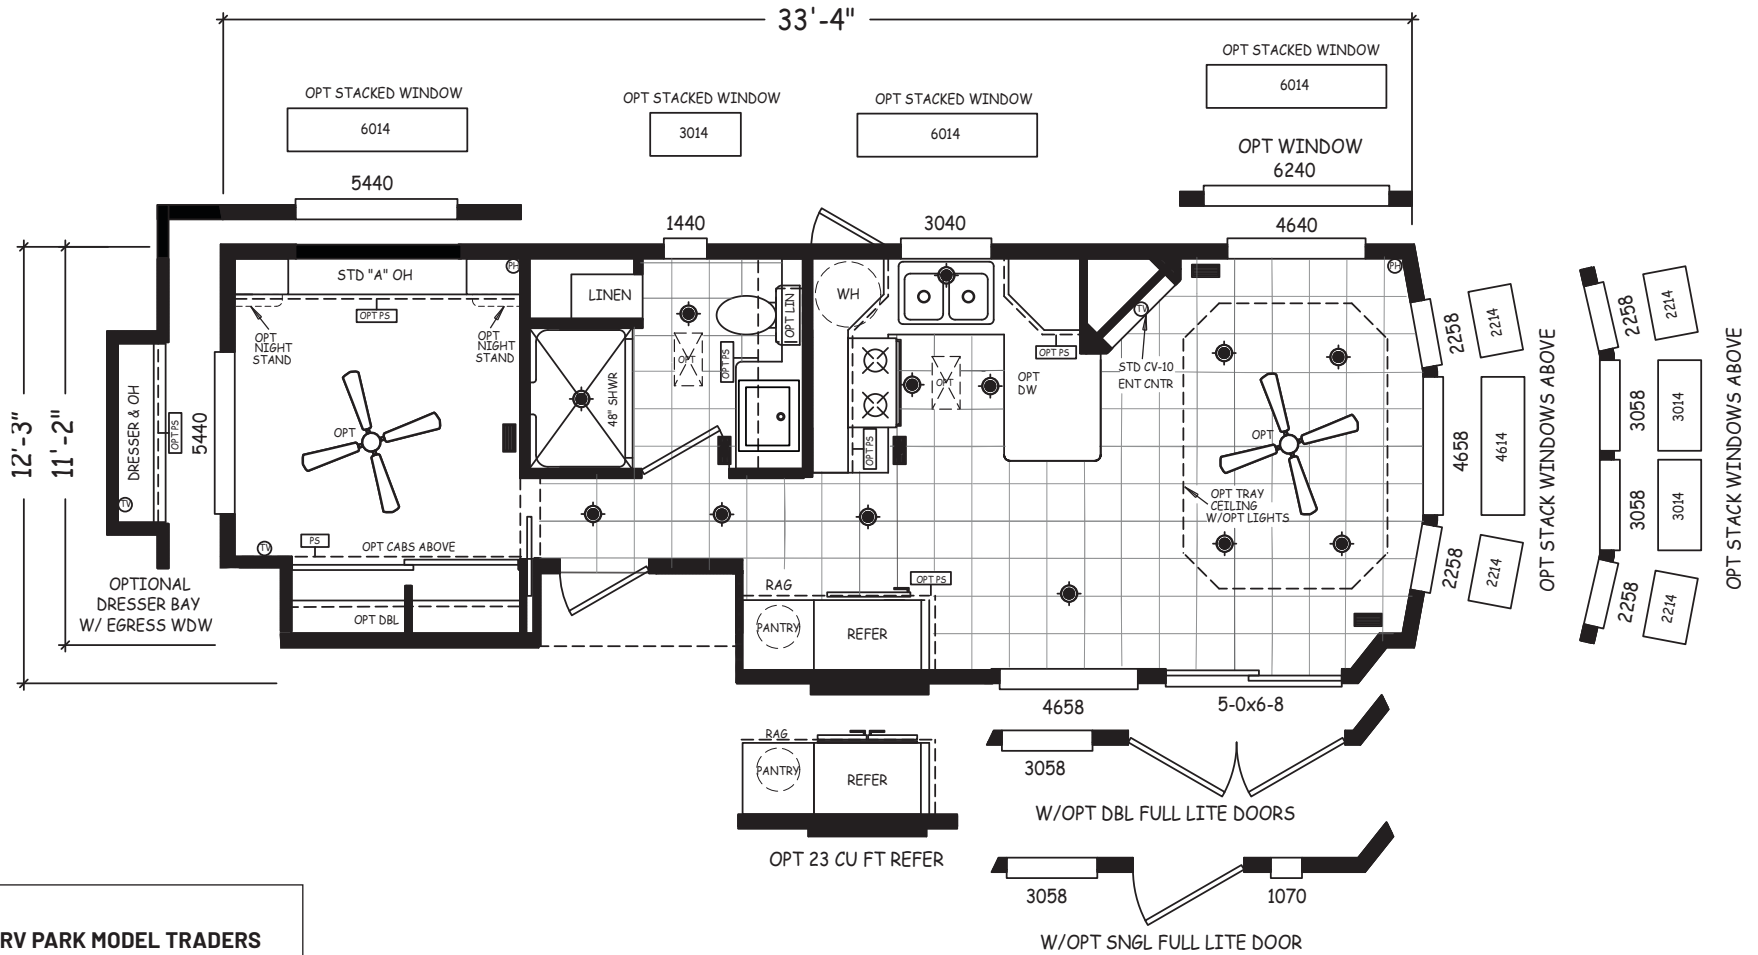

Fredonia

Regal Series

399 SQ. FT. (Approximate) 1 Bedroom, 1 Bath

Last Updated: 11-16-22

RV PARK MODEL TRADERS
11111 E. Apache Trail
Apache Junction, AZ 85120

RVPMT.com | 1-800-297-0775

IMPORTANT: Alta Cima Corp reserves the right to modify, cancel or substitute products or features of this event at any time without prior notice or obligation. Pictures and other promotional materials are representative and may depict or contain floor plans, square footages, elevations, options, upgrades, extra design features, decorations, floor coverings, specialty light fixtures, custom paint and wall coverings, window treatments, landscaping, sound and alarm systems, furnishings, appliances, and other designer/decorator features and amenities that are not included as part of the home and/or may not be available at all locations. Home, pricing and community information is subject to change, and homes to prior sale, at any time without notice or obligation. ©2020 Alta Cima Corp. All rights reserved.