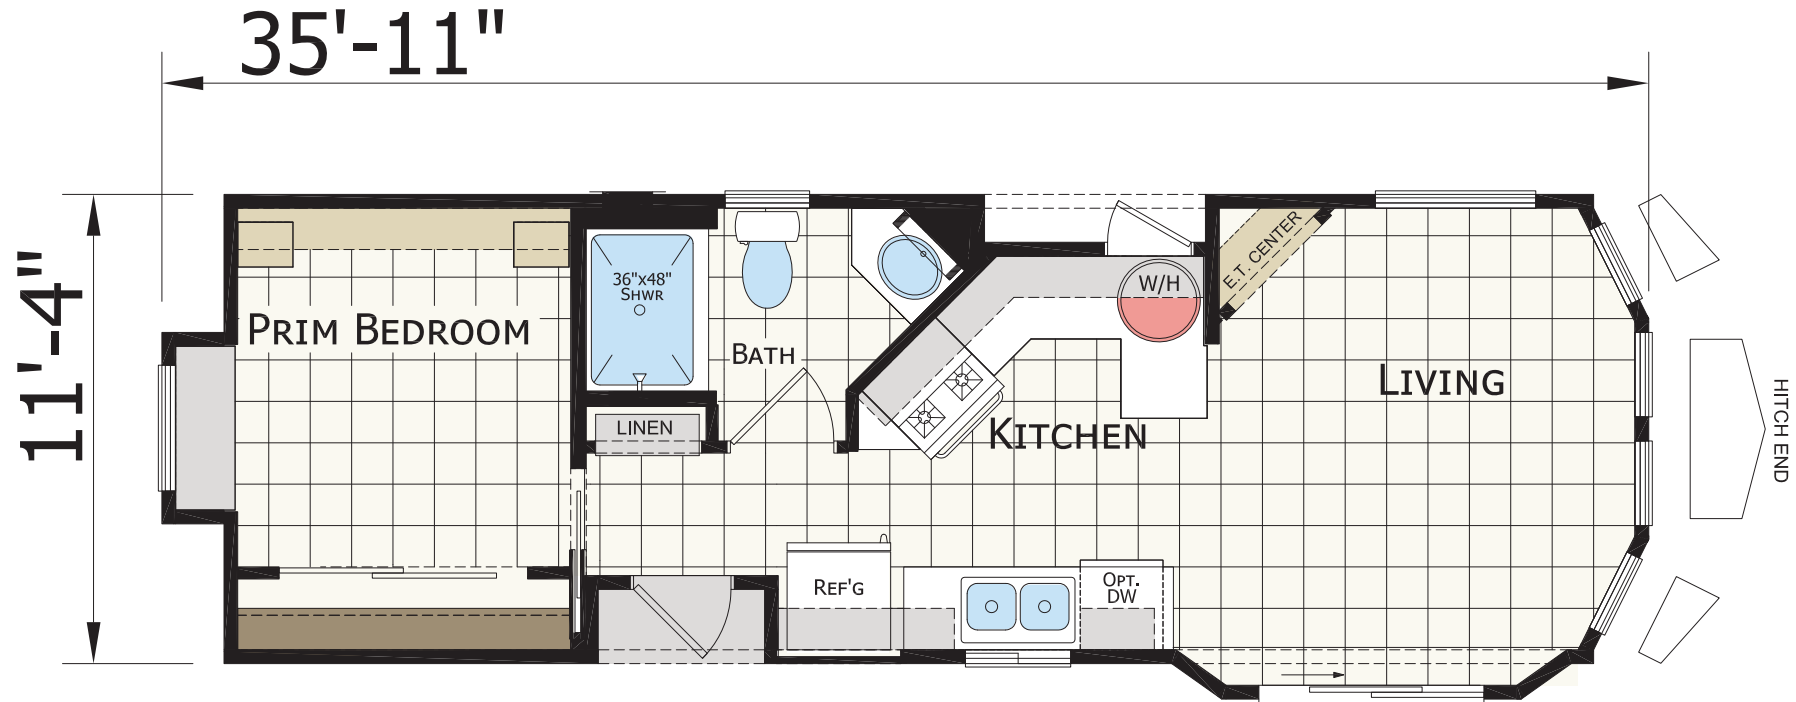

Fox Tail

Desert Vista Series

399 SQ. FT. (Approximate) 1 Bedroom, 1 Bath

Last Updated: 4-17-24

RV PARK MODEL TRADERS
11111 E. Apache Trail
Apache Junction, AZ 85120

RVPMT.com | 1-800-297-0775

IMPORTANT: Alta Cima Corp reserves the right to modify, cancel or substitute products or features of this event at any time without prior notice or obligation. Pictures and other promotional materials are representative and may depict or contain floor plans, square footages, elevations, options, upgrades, extra design features, decorations, floor coverings, specialty light fixtures, custom paint and wall coverings, window treatments, landscaping, sound and alarm systems, furnishings, appliances, and other designer/decorator features and amenities that are not included as part of the home and/or may not be available at all locations. Home, pricing and community information is subject to change, and homes to prior sale, at any time without notice or obligation. ©2020 Alta Cima Corp. All rights reserved.