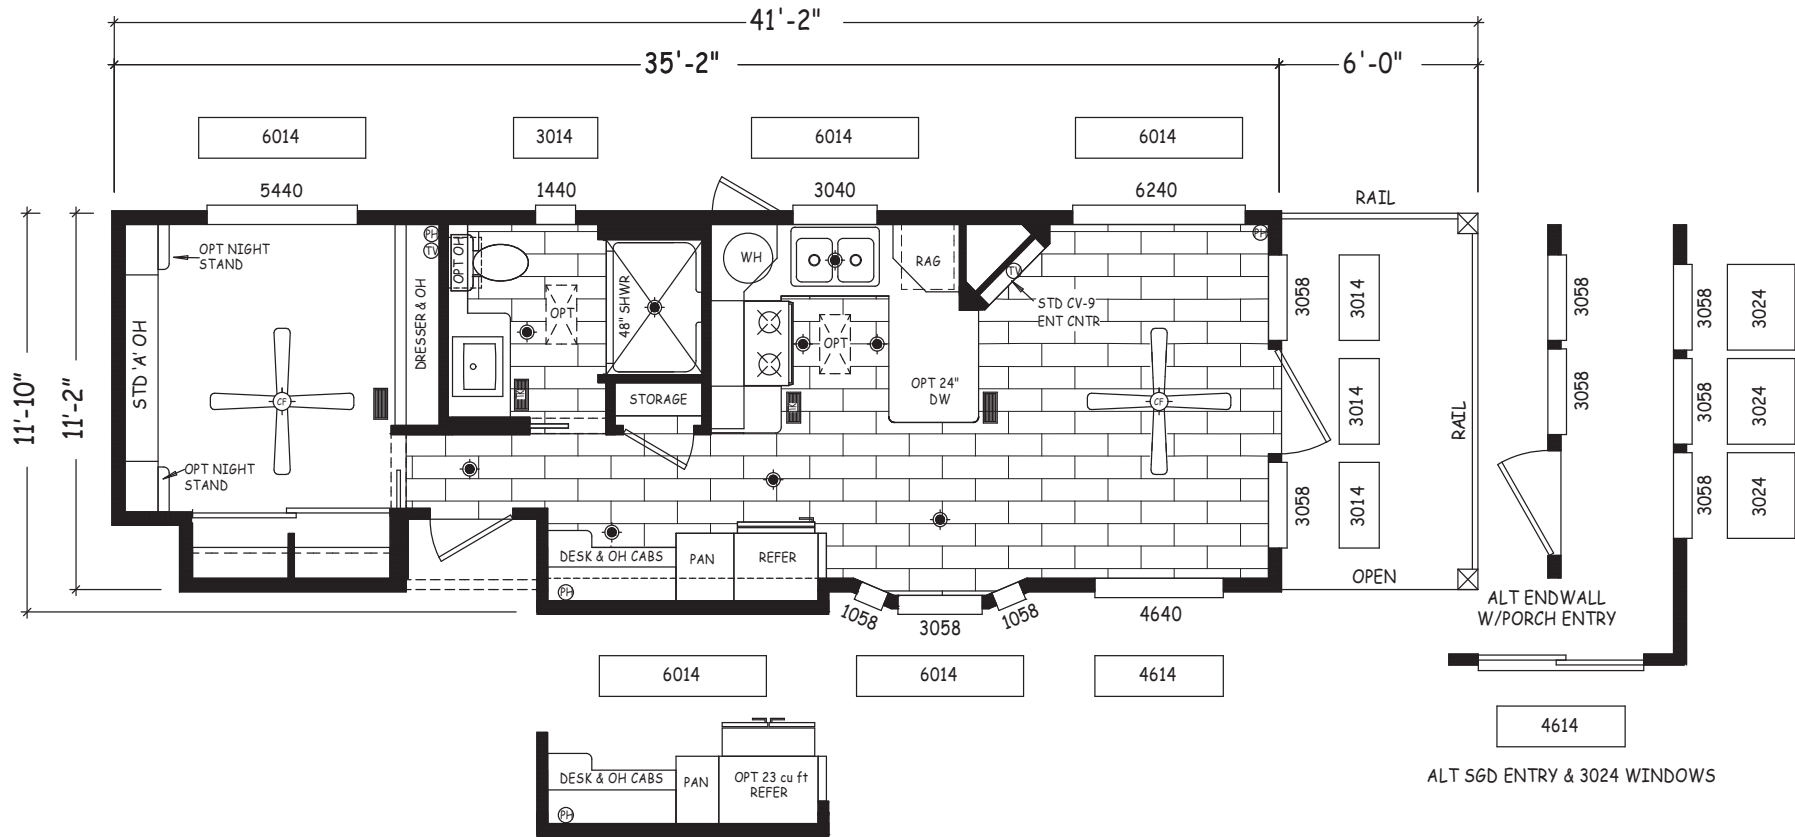

Falcon

Wedge Series

399 SQ. FT. (Approximate) 1 Bedroom, 1 Bath

Last Updated: 9-21-20

RV PARK MODEL TRADERS
11111 E. Apache Trail
Apache Junction, AZ 85120

RVPMT.com | 1-800-297-0775

IMPORTANT: Alta Cima Corp reserves the right to modify, cancel or substitute products or features of this event at any time without prior notice or obligation. Pictures and other promotional materials are representative and may depict or contain floor plans, square footages, elevations, options, upgrades, extra design features, decorations, floor coverings, specialty light fixtures, custom paint and wall coverings, window treatments, landscaping, sound and alarm systems, furnishings, appliances, and other designer/decorator features and amenities that are not included as part of the home and/or may not be available at all locations. Home, pricing and community information is subject to change, and homes to prior sale, at any time without notice or obligation. ©2020 Alta Cima Corp. All rights reserved.