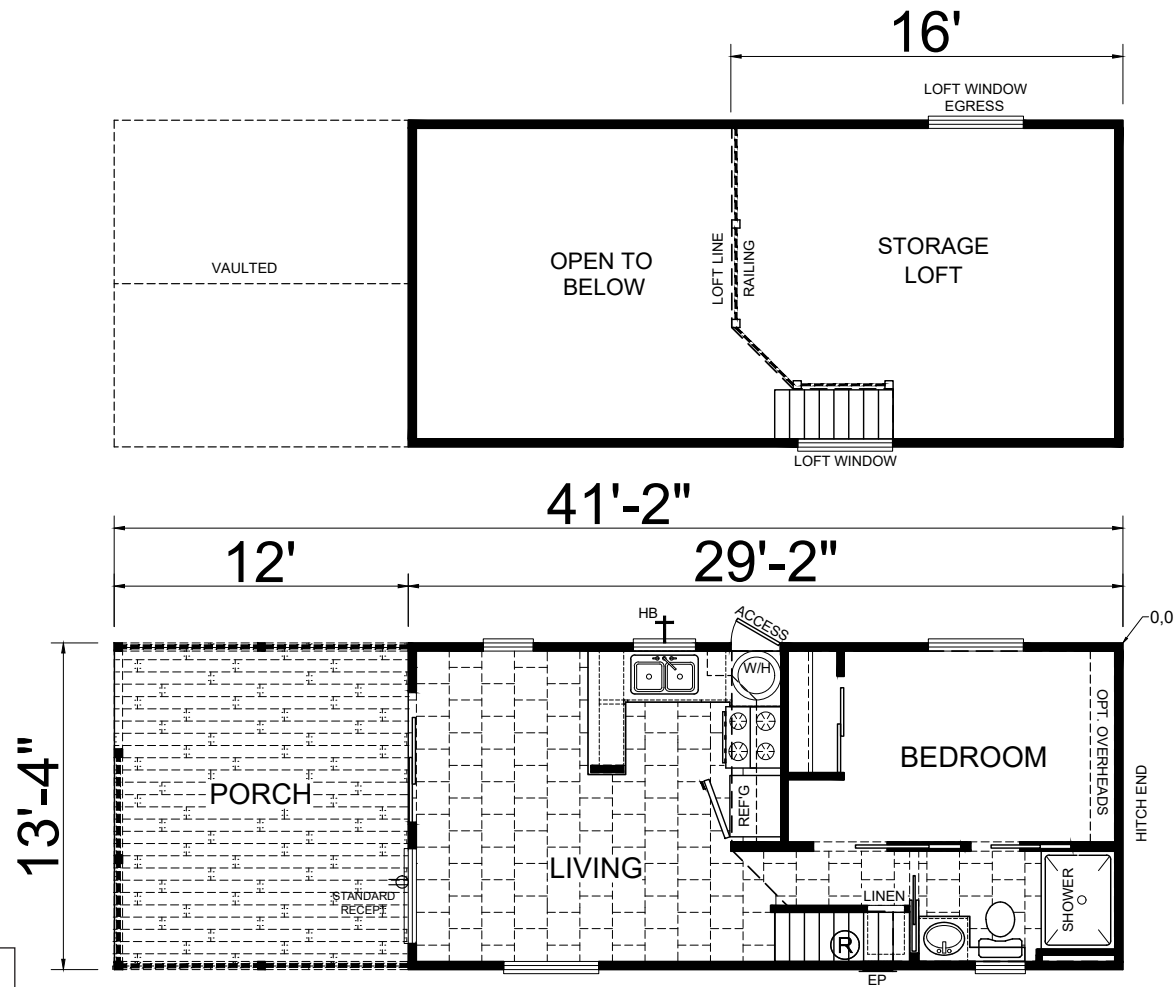

Encanterra

Athens Cottage Series

399 SQ. FT. (Approximate) 1 Bedroom, 1 Bath

Last Updated: 9-22-20

RV PARK MODEL TRADERS
11111 E. Apache Trail
Apache Junction, AZ 85120

RVPMT.com | 1-800-297-0775

IMPORTANT: Alta Cima Corp reserves the right to modify, cancel or substitute products or features of this event at any time without prior notice or obligation. Pictures and other promotional materials are representative and may depict or contain floor plans, square footages, elevations, options, upgrades, extra design features, decorations, floor coverings, specialty light fixtures, custom paint and wall coverings, window treatments, landscaping, sound and alarm systems, furnishings, appliances, and other designer/decorator features and amenities that are not included as part of the home and/or may not be available at all locations. Home, pricing and community information is subject to change, and homes to prior sale, at any time without notice or obligation. ©2020 Alta Cima Corp. All rights reserved.