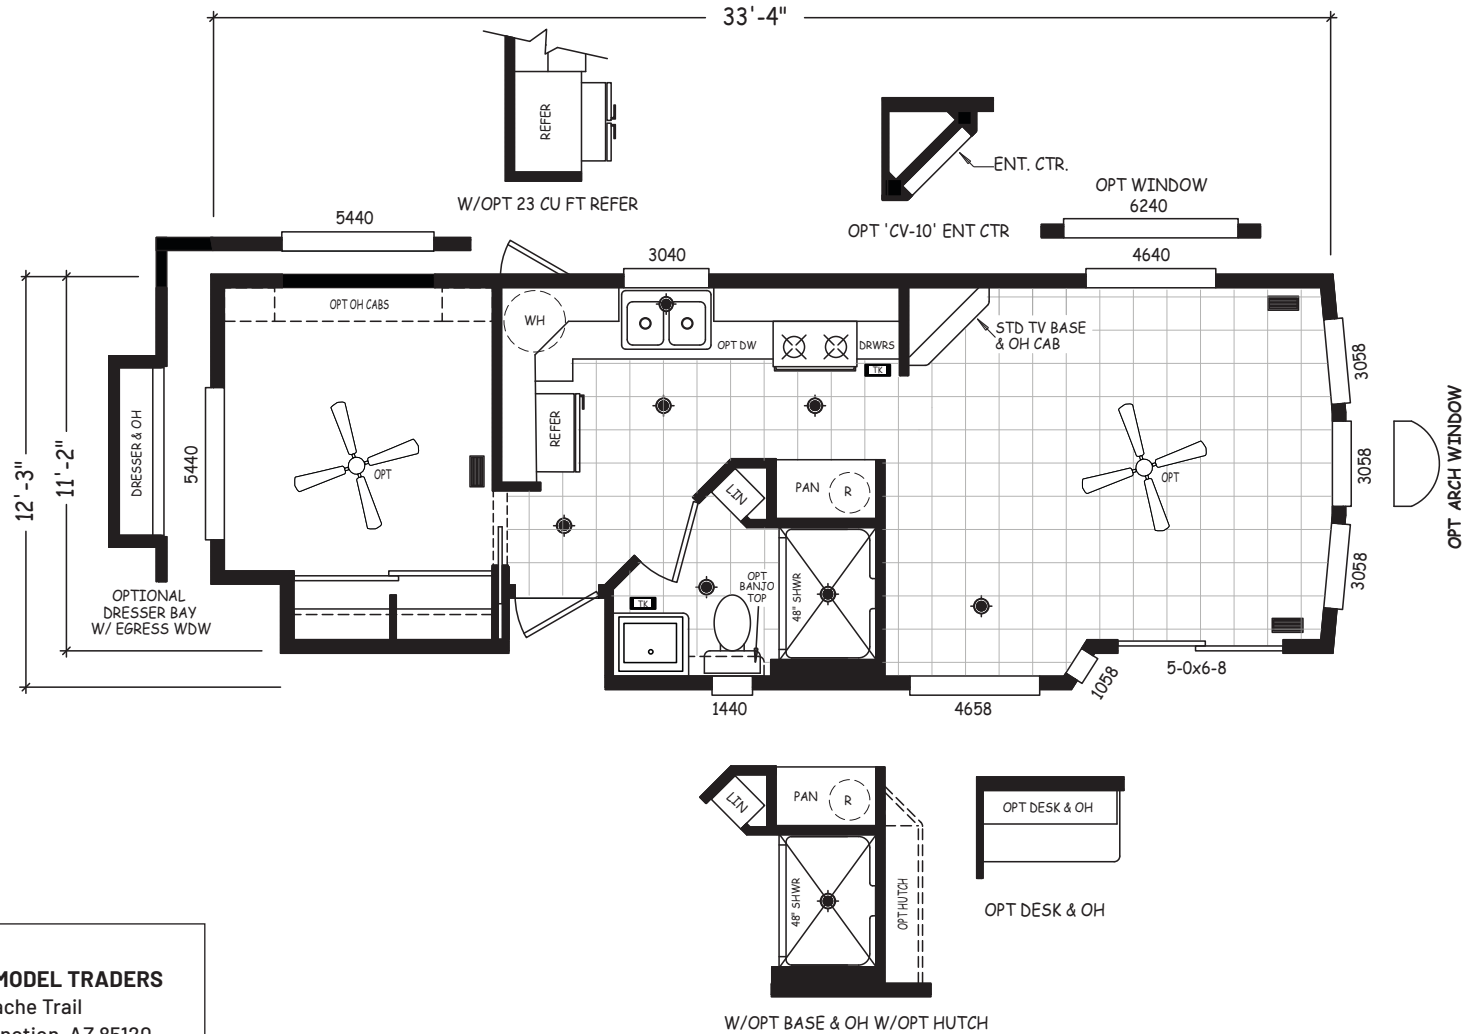

Empire

Superstition Series

399 SQ. FT. (Approximate) 1 Bedroom, 1 Bath

Last Updated: 11-16-22

RV PARK MODEL TRADERS
11111 E. Apache Trail
Apache Junction, AZ 85120

RVPMT.com | 1-800-297-0775

IMPORTANT: Alta Cima Corp reserves the right to modify, cancel or substitute products or features of this event at any time without prior notice or obligation. Pictures and other promotional materials are representative and may depict or contain floor plans, square footages, elevations, options, upgrades, extra design features, decorations, floor coverings, specialty light fixtures, custom paint and wall coverings, window treatments, landscaping, sound and alarm systems, furnishings, appliances, and other designer/decorator features and amenities that are not included as part of the home and/or may not be available at all locations. Home, pricing and community information is subject to change, and homes to prior sale, at any time without notice or obligation. ©2020 Alta Cima Corp. All rights reserved.