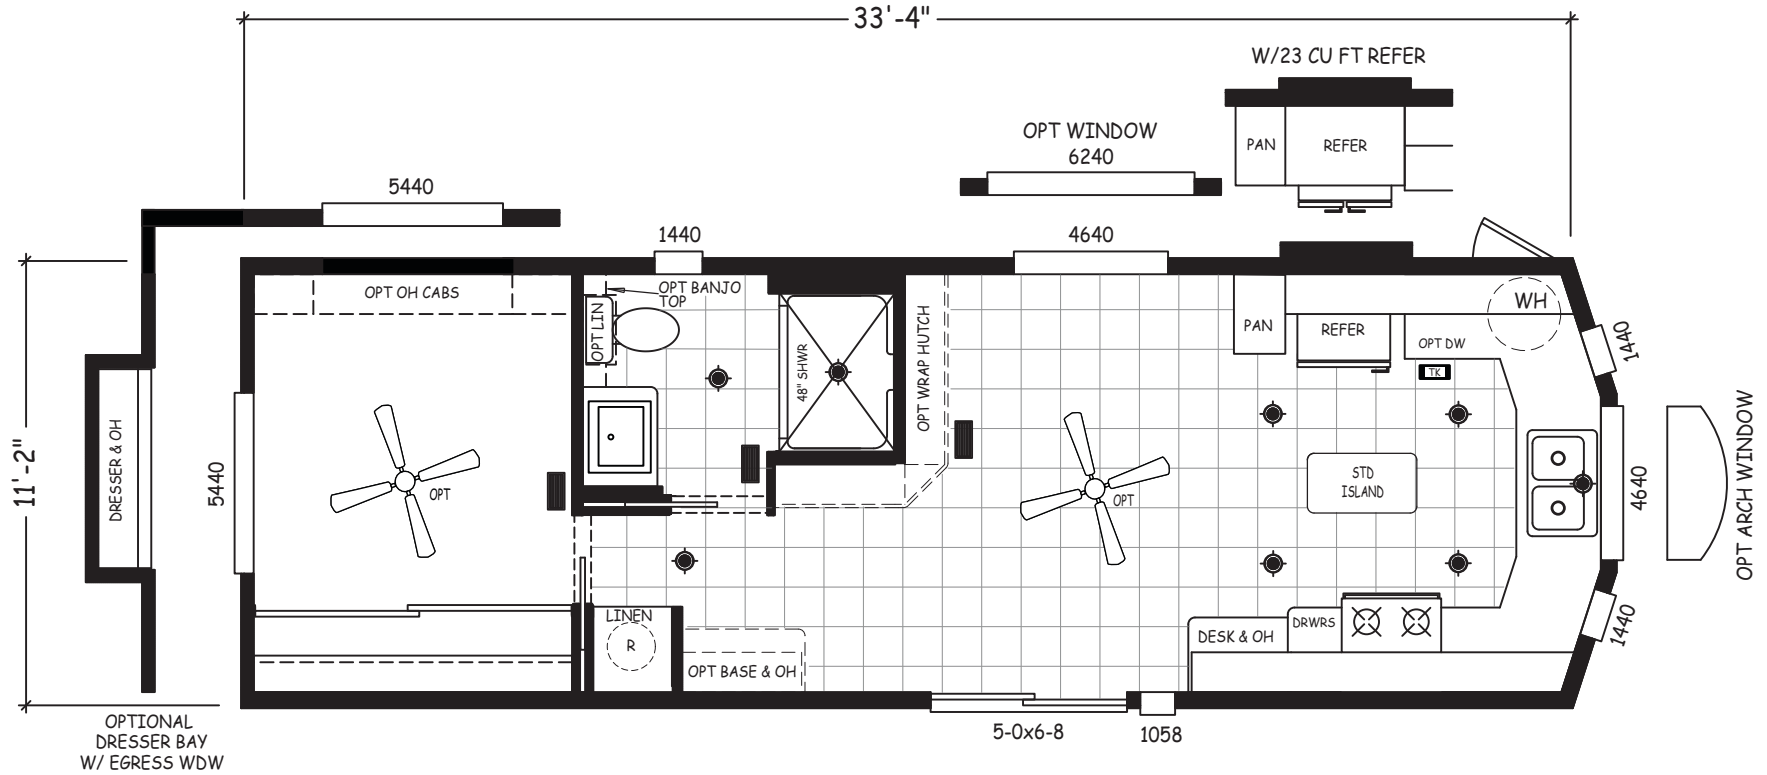

Dutchman

Superstition Series

399 SQ. FT. (Approximate) 1 Bedroom, 1 Bath

Last Updated: 11-16-22

RV PARK MODEL TRADERS
11111 E. Apache Trail
Apache Junction, AZ 85120

RVPMT.com | 1-800-297-0775

IMPORTANT: Alta Cima Corp reserves the right to modify, cancel or substitute products or features of this event at any time without prior notice or obligation. Pictures and other promotional materials are representative and may depict or contain floor plans, square footages, elevations, options, upgrades, extra design features, decorations, floor coverings, specialty light fixtures, custom paint and wall coverings, window treatments, landscaping, sound and alarm systems, furnishings, appliances, and other designer/decorator features and amenities that are not included as part of the home and/or may not be available at all locations. Home, pricing and community information is subject to change, and homes to prior sale, at any time without notice or obligation. ©2020 Alta Cima Corp. All rights reserved.