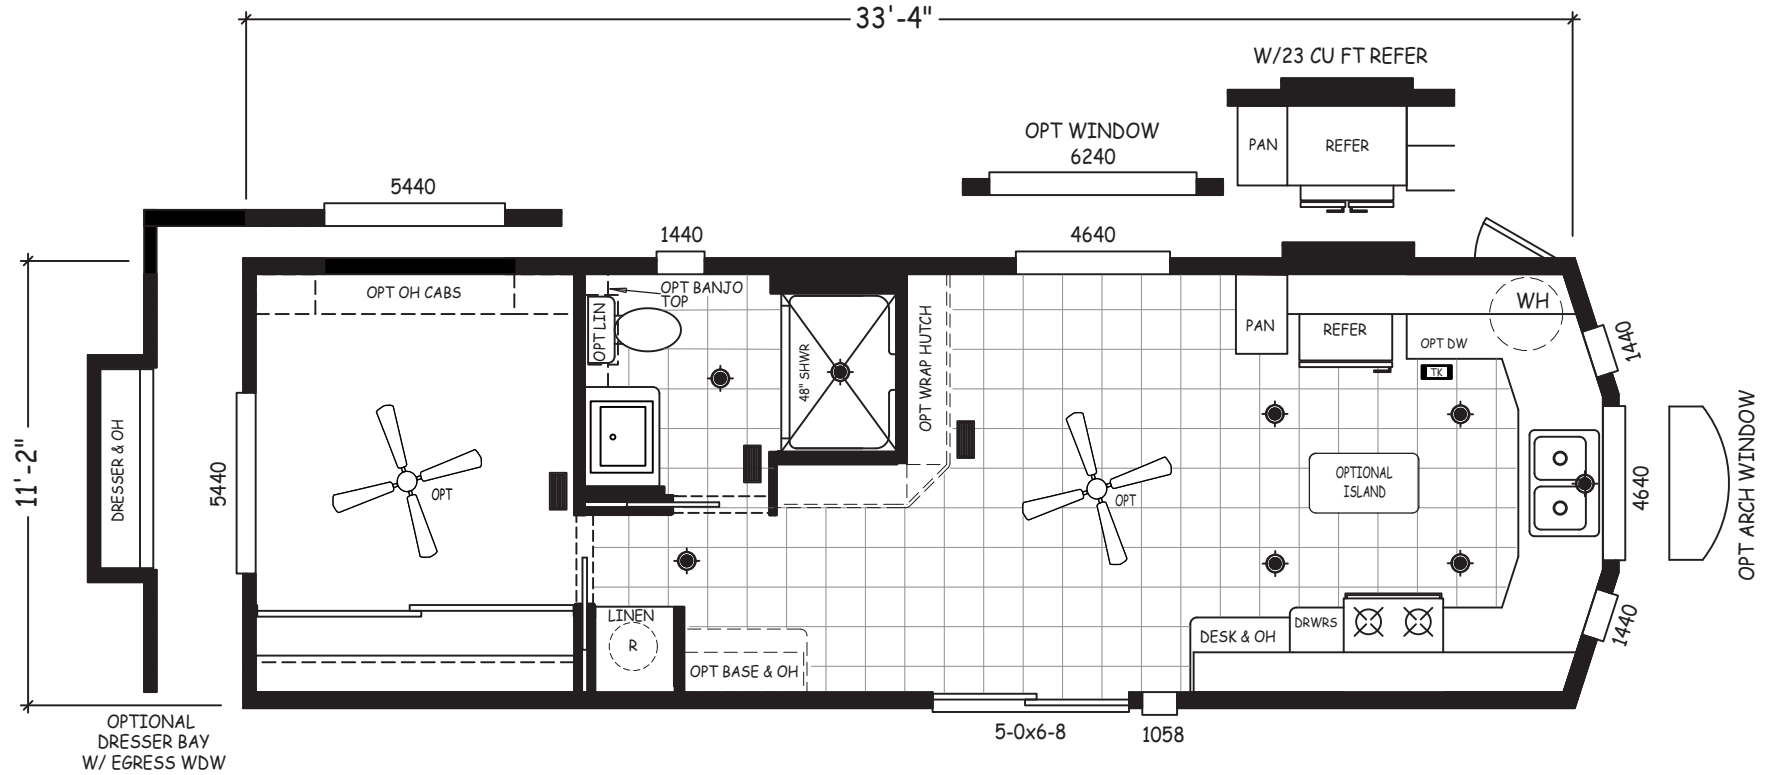

# Dutchman

Superstition Series

399 SQ. FT. (Approximate) 1 Bedroom, 1 Bath

Last Updated: 2-19-24

**RV PARK MODEL TRADERS**  
11111 E. Apache Trail  
Apache Junction, AZ 85120

**RVPMT.com | 1-800-297-0775**