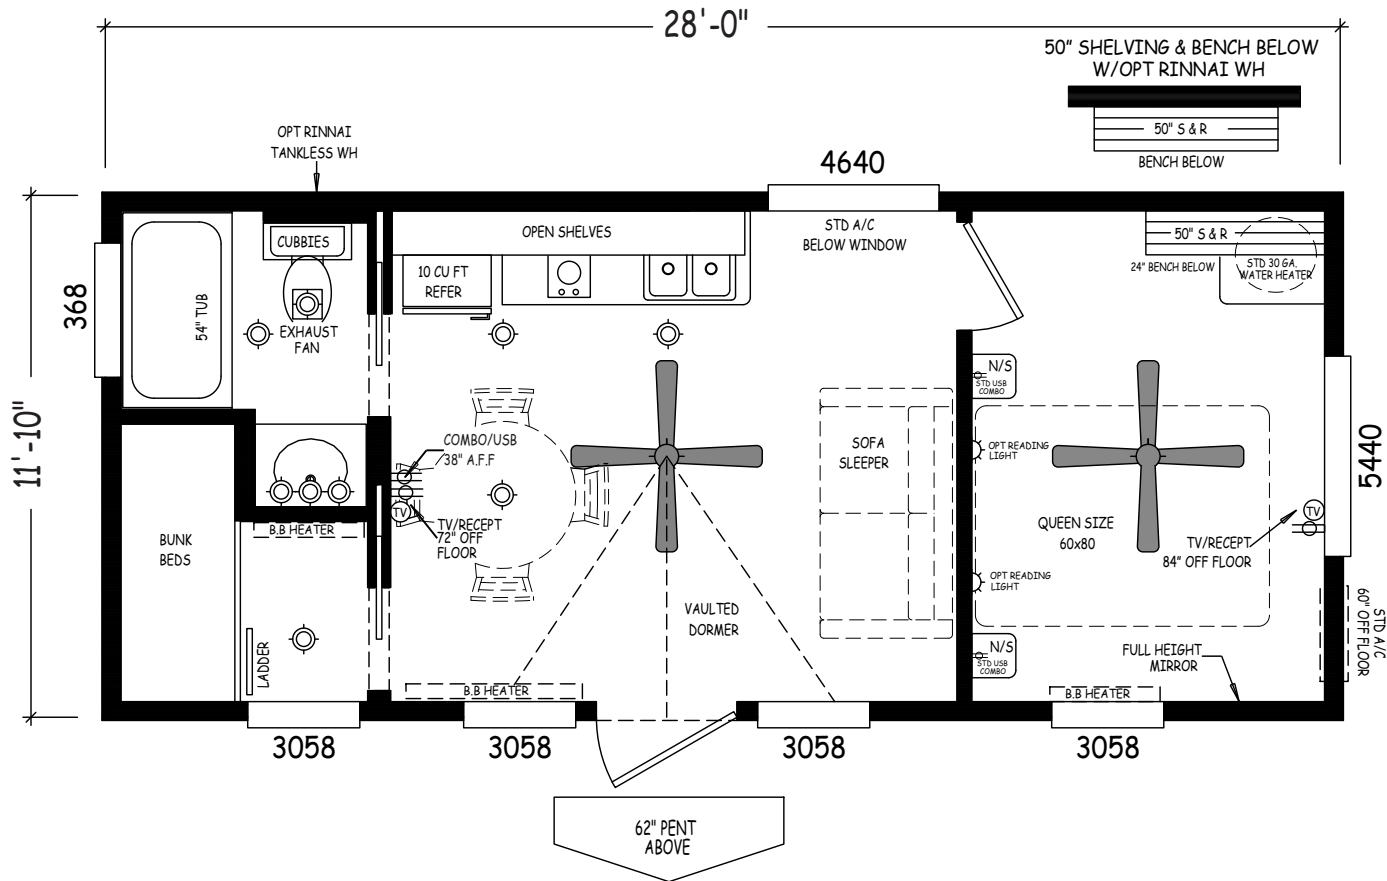

# Dory

Creekside Cabins Series

399 SQ. FT. (Approximate) 1 Bedroom, 1 Bath

Last Updated: 9-21-20

**RV PARK MODEL TRADERS**  
11111 E. Apache Trail  
Apache Junction, AZ 85120

**RVPMT.com | 1-800-297-0775**