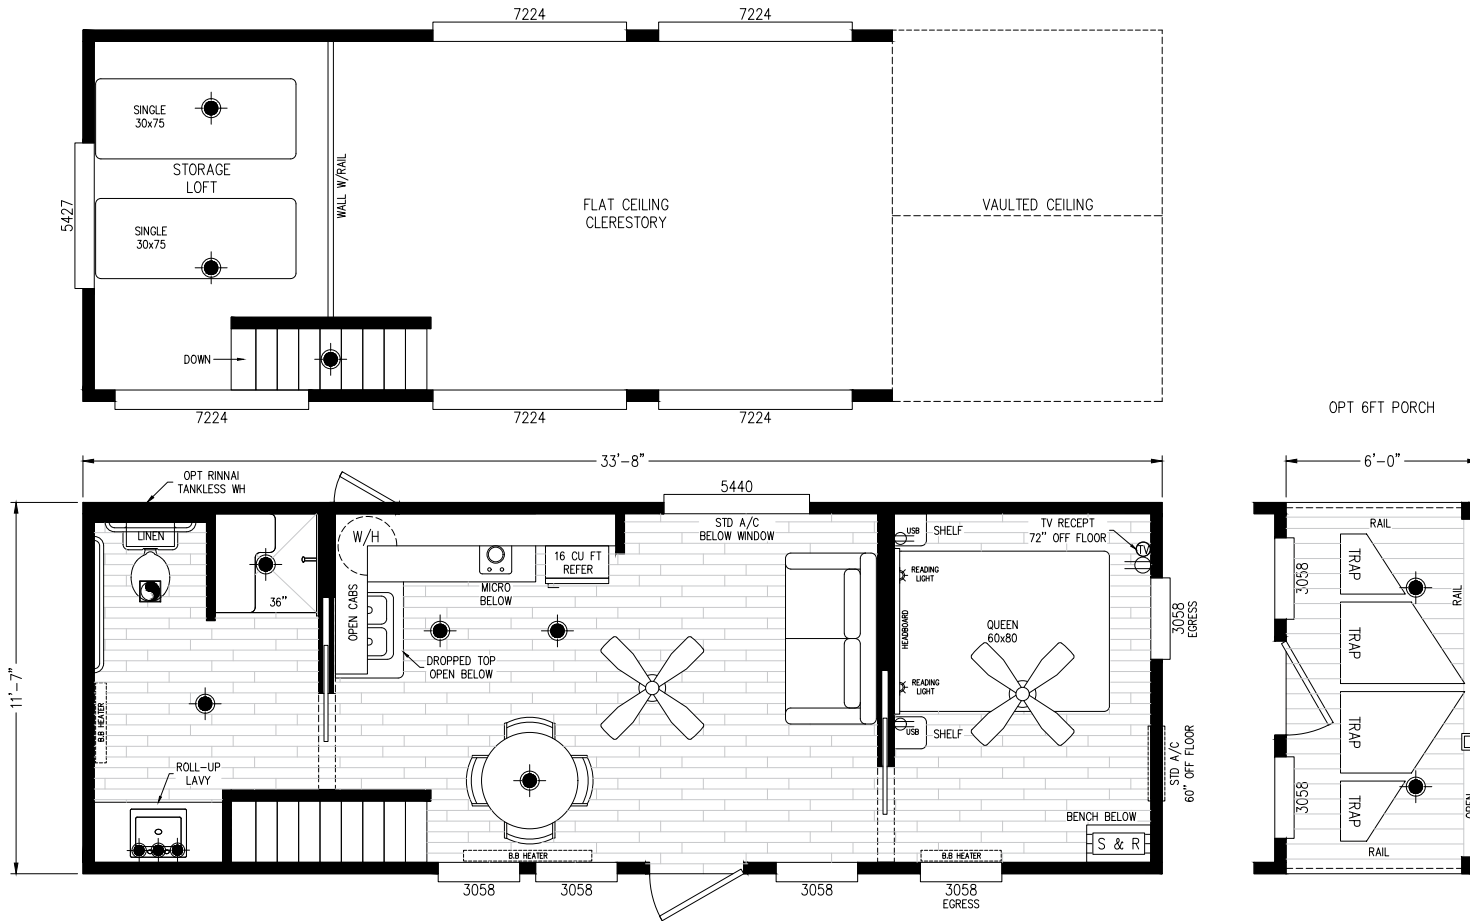

Dorena - Loft

Creekside Cabins Series

398 SQ. FT. (Approximate) 1 Bedroom, 1 Bath

Last Updated: 3-12-24

RV PARK MODEL TRADERS
 11111 E. Apache Trail
 Apache Junction, AZ 85120

RVPMT.com | 1-800-297-0775

IMPORTANT: Alta Cima Corp reserves the right to modify, cancel or substitute products or features of this event at any time without prior notice or obligation. Pictures and other promotional materials are representative and may depict or contain floor plans, square footages, elevations, options, upgrades, extra design features, decorations, floor coverings, specialty light fixtures, custom paint and wall coverings, window treatments, landscaping, sound and alarm systems, furnishings, appliances, and other designer/decorator features and amenities that are not included as part of the home and/or may not be available at all locations. Home, pricing and community information is subject to change, and homes to prior sale, at any time without notice or obligation. ©2020 Alta Cima Corp. All rights reserved.