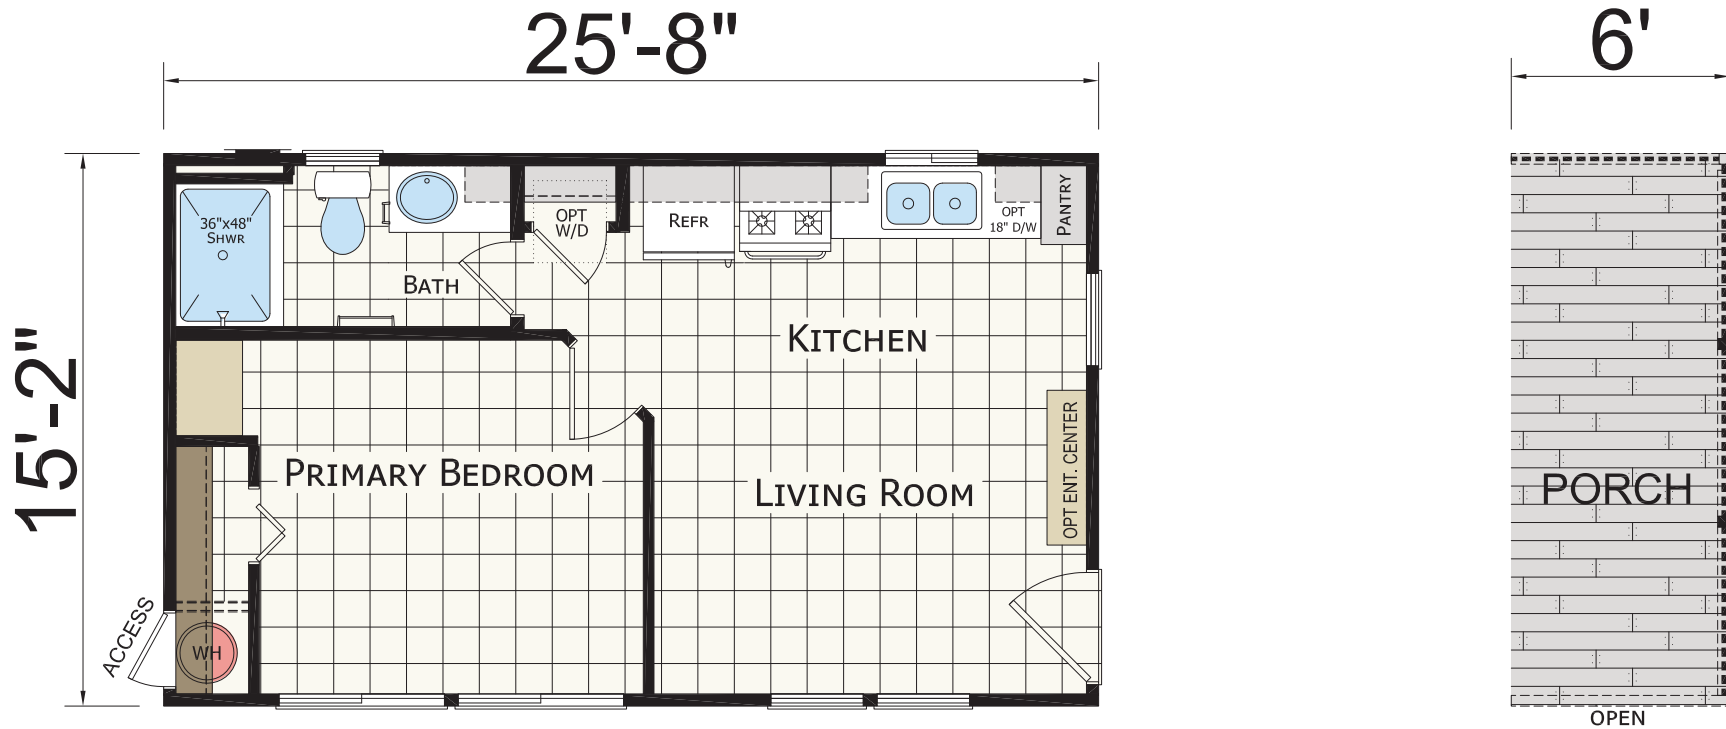

Coffman

Sonoran Series

400 SQ. FT. (Approximate) 1 Bedroom, 1 Bath

Last Updated: 4-17-24

RV PARK MODEL TRADERS
 11111 E. Apache Trail
 Apache Junction, AZ 85120

RVPMT.com | 1-800-297-0775

IMPORTANT: Alta Cima Corp reserves the right to modify, cancel or substitute products or features of this event at any time without prior notice or obligation. Pictures and other promotional materials are representative and may depict or contain floor plans, square footages, elevations, options, upgrades, extra design features, decorations, floor coverings, specialty light fixtures, custom paint and wall coverings, window treatments, landscaping, sound and alarm systems, furnishings, appliances, and other designer/decorator features and amenities that are not included as part of the home and/or may not be available at all locations. Home, pricing and community information is subject to change, and homes to prior sale, at any time without notice or obligation. ©2020 Alta Cima Corp. All rights reserved.