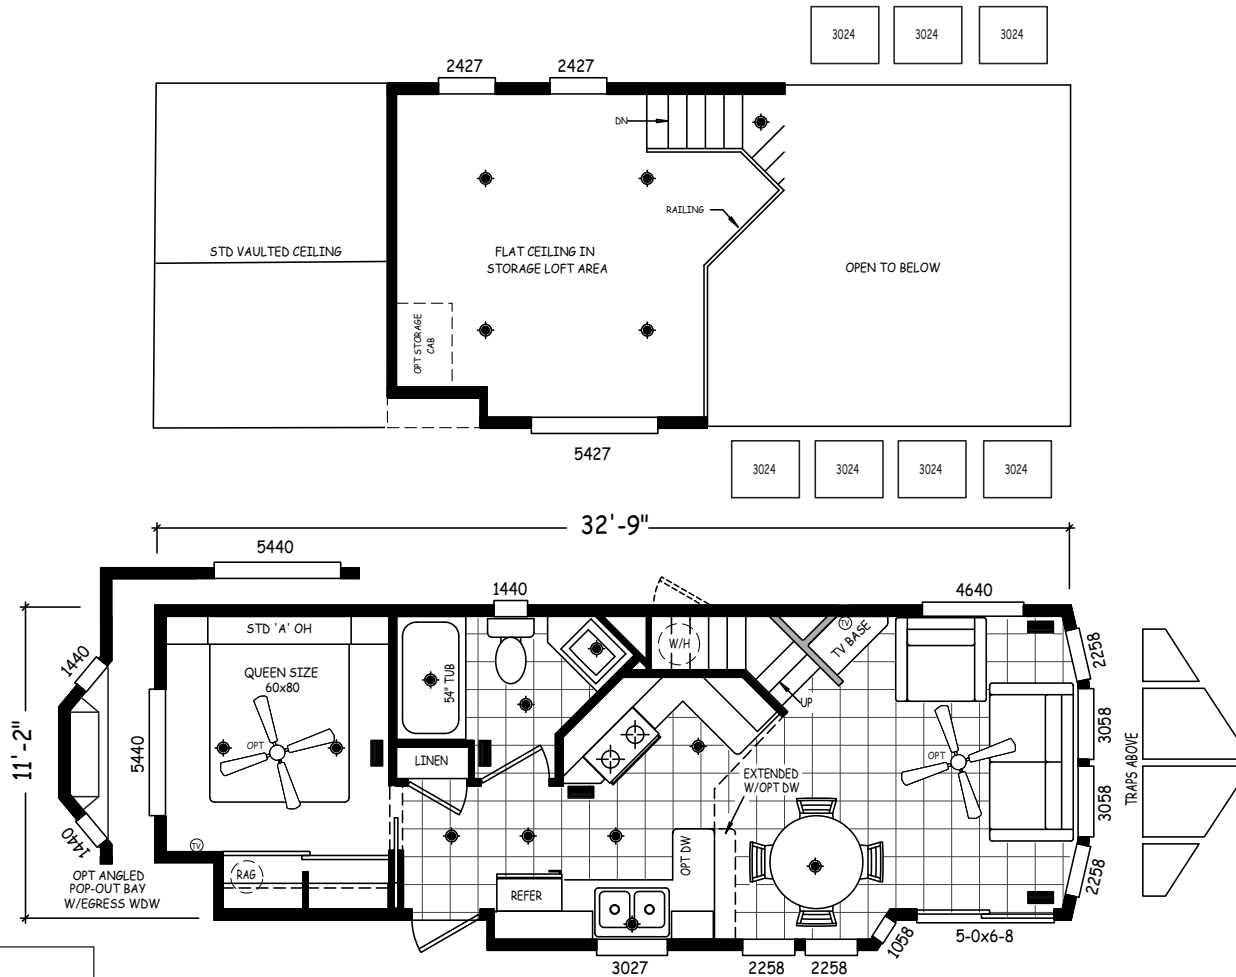

# Castle

Alpine Loft Series

399 SQ. FT. (Approximate) 1 Bedroom, 1 Bath

Last Updated: 6-1-23

**RV PARK MODEL TRADERS**  
11111 E. Apache Trail  
Apache Junction, AZ 85120

**RVPMT.com | 1-800-297-0775**

**IMPORTANT:** Alta Cima Corp reserves the right to modify, cancel or substitute products or features of this event at any time without prior notice or obligation. Pictures and other promotional materials are representative and may depict or contain floor plans, square footages, elevations, options, upgrades, extra design features, decorations, floor coverings, specialty light fixtures, custom paint and wall coverings, window treatments, landscaping, sound and alarm systems, furnishings, appliances, and other designer/decorator features and amenities that are not included as part of the home and/or may not be available at all locations. Home, pricing and community information is subject to change, and homes to prior sale, at any time without notice or obligation. ©2020 Alta Cima Corp. All rights reserved.