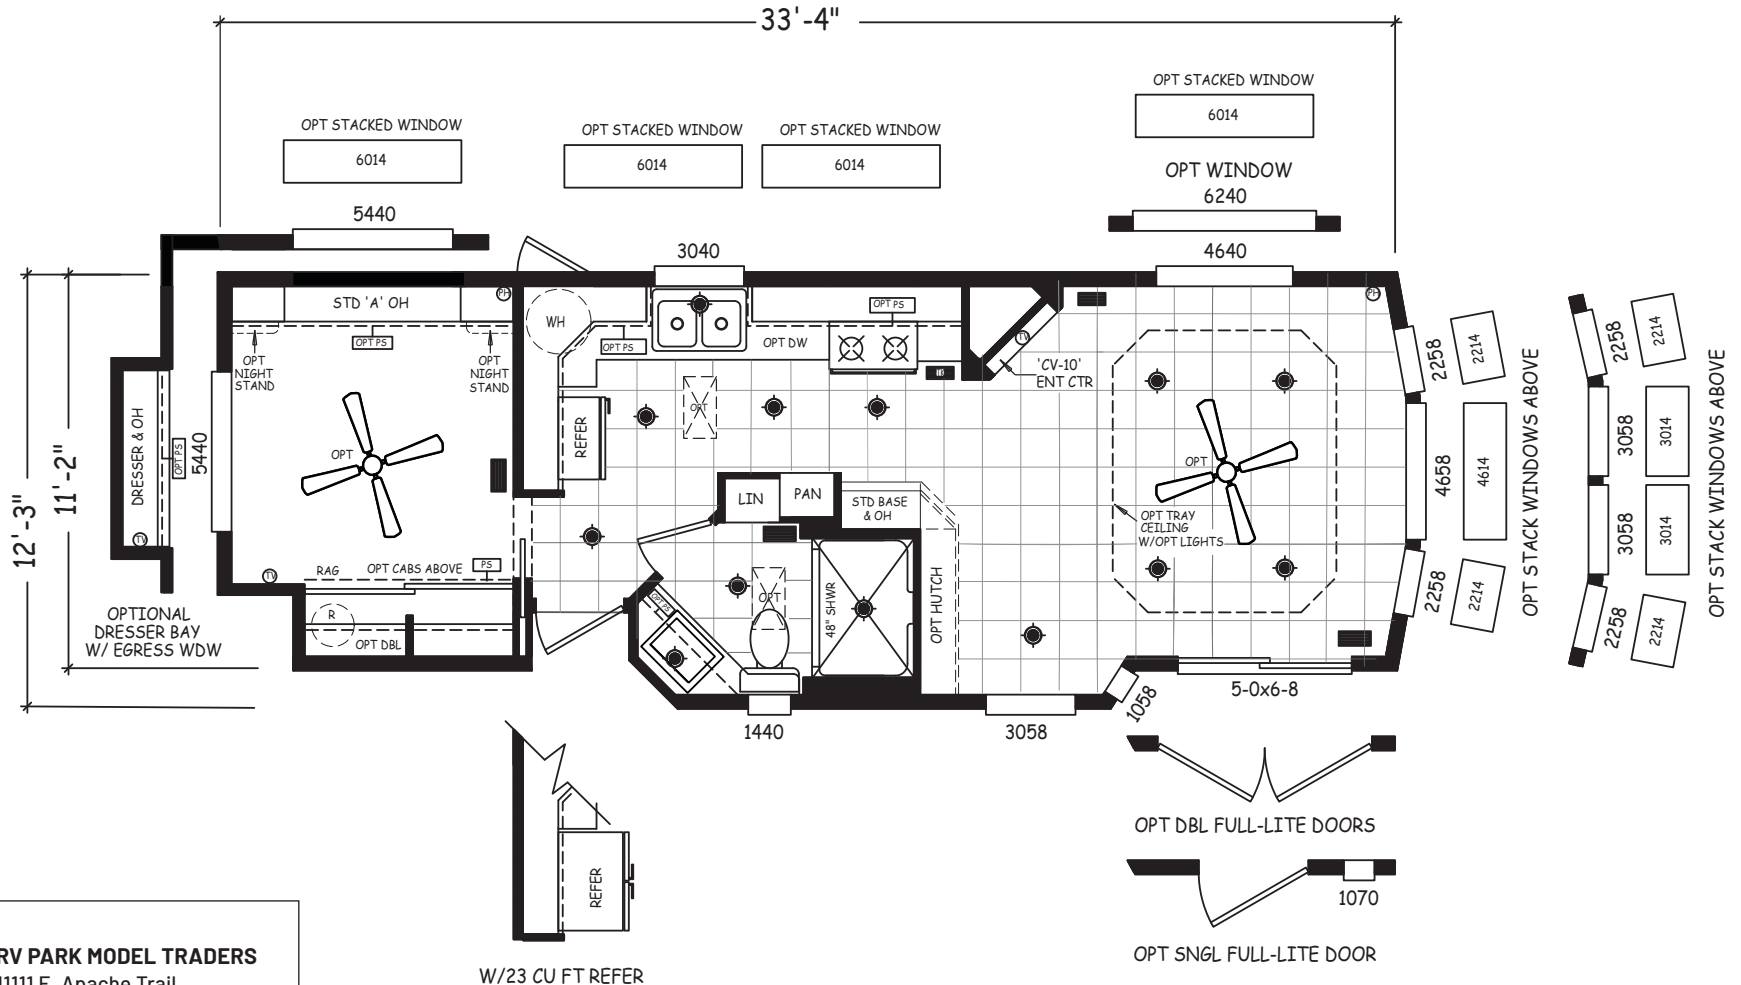

Carefree

Regal Series

399 SQ. FT. (Approximate) 1 Bedroom, 1 Bath

Last Updated: 11-16-22

RV PARK MODEL TRADERS
11111 E. Apache Trail
Apache Junction, AZ 85120

W/23 CU FT REFER

RVPMT.com | 1-800-297-0775

IMPORTANT: Alta Cima Corp reserves the right to modify, cancel or substitute products or features of this event at any time without prior notice or obligation. Pictures and other promotional materials are representative and may depict or contain floor plans, square footages, elevations, options, upgrades, extra design features, decorations, floor coverings, specialty light fixtures, custom paint and wall coverings, window treatments, landscaping, sound and alarm systems, furnishings, appliances, and other designer/decorator features and amenities that are not included as part of the home and/or may not be available at all locations. Home, pricing and community information is subject to change, and homes to prior sale, at any time without notice or obligation. ©2020 Alta Cima Corp. All rights reserved.