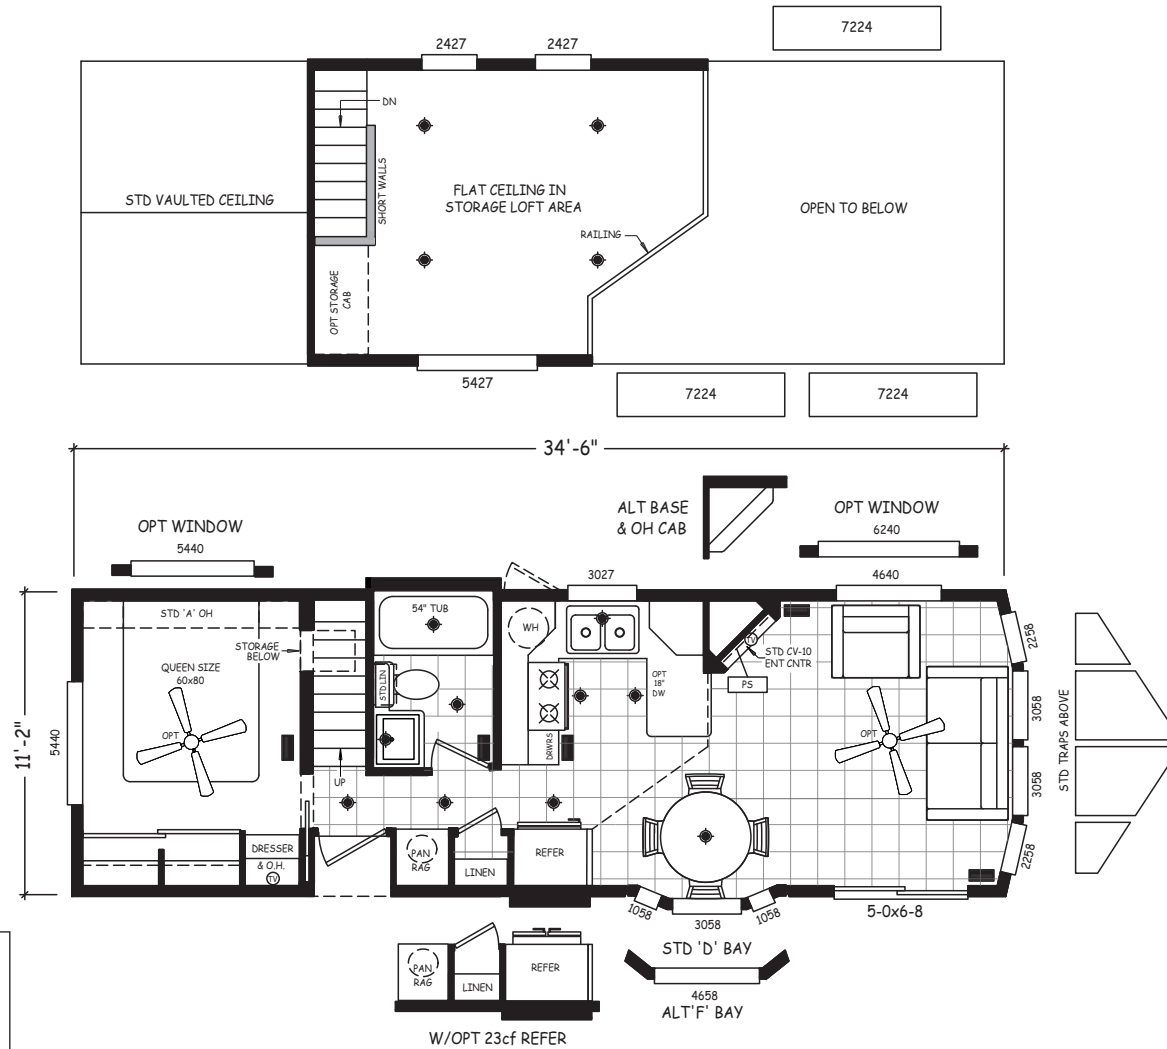

Camelback

Alpine Loft Series

399 SQ. FT. (Approximate) 1 Bedroom, 1 Bath

Last Updated: 6-1-23

RV PARK MODEL TRADERS
 11111 E. Apache Trail
 Apache Junction, AZ 85120

RVPMT.com | 1-800-297-0775

IMPORTANT: Alta Cima Corp reserves the right to modify, cancel or substitute products or features of this event at any time without prior notice or obligation. Pictures and other promotional materials are representative and may depict or contain floor plans, square footages, elevations, options, upgrades, extra design features, decorations, floor coverings, specialty light fixtures, custom paint and wall coverings, window treatments, landscaping, sound and alarm systems, furnishings, appliances, and other designer/decorator features and amenities that are not included as part of the home and/or may not be available at all locations. Home, pricing and community information is subject to change, and homes to prior sale, at any time without notice or obligation. ©2020 Alta Cima Corp. All rights reserved.