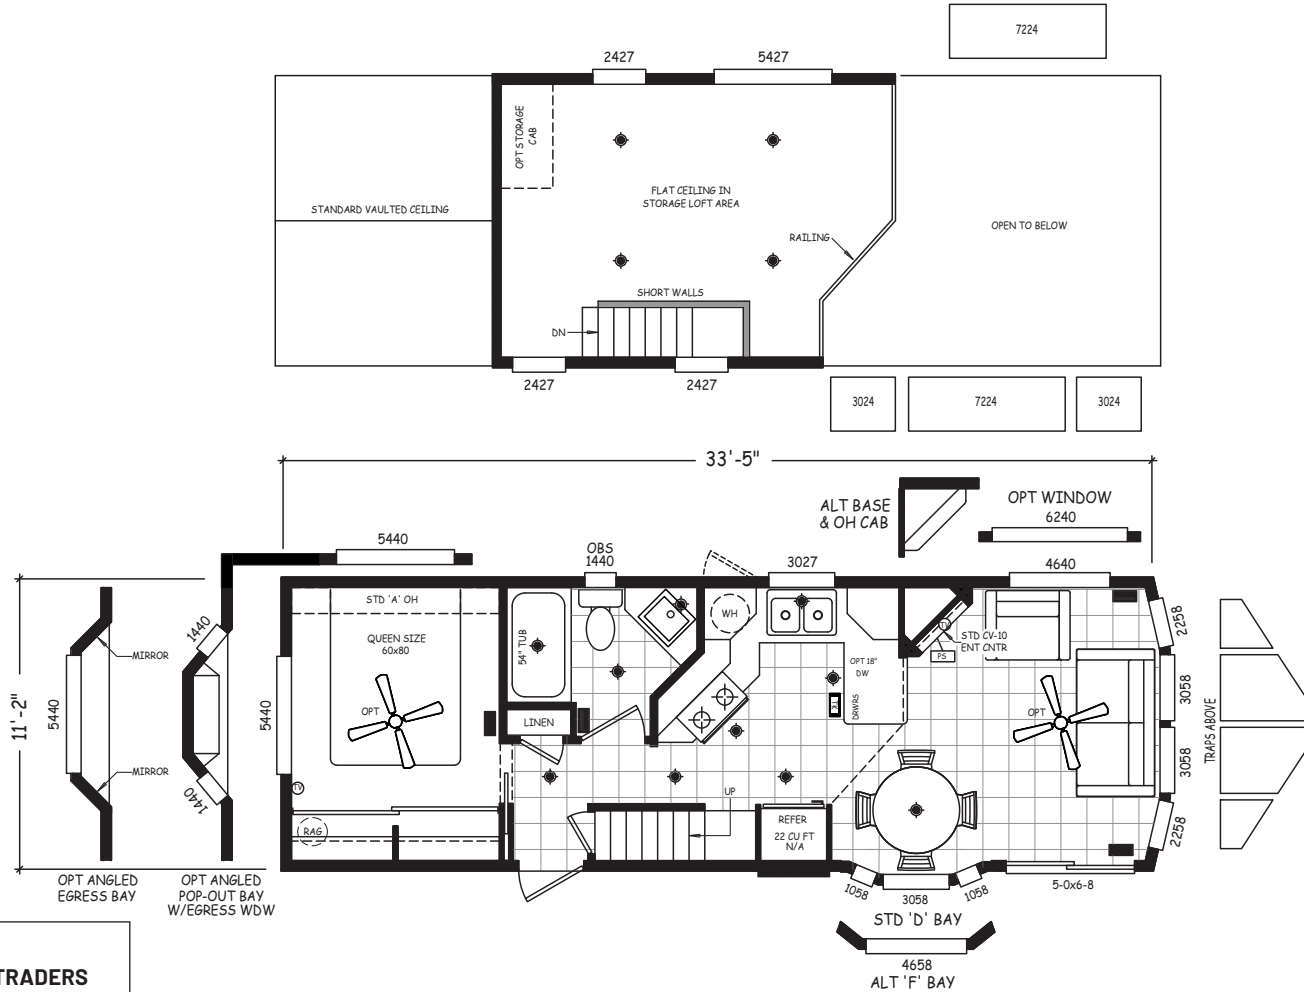

Caliente

Alpine Loft Series

399 SQ. FT. (Approximate) 1 Bedroom, 1 Bath

Last Updated: 6-1-23

RV PARK MODEL TRADERS
11111 E. Apache Trail
Apache Junction, AZ 85120

RVPMT.com | 1-800-297-0775

IMPORTANT: Alta Cima Corp reserves the right to modify, cancel or substitute products or features of this event at any time without prior notice or obligation. Pictures and other promotional materials are representative and may depict or contain floor plans, square footages, elevations, options, upgrades, extra design features, decorations, floor coverings, specialty light fixtures, custom paint and wall coverings, window treatments, landscaping, sound and alarm systems, furnishings, appliances, and other designer/decorator features and amenities that are not included as part of the home and/or may not be available at all locations. Home, pricing and community information is subject to change, and homes to prior sale, at any time without notice or obligation. ©2020 Alta Cima Corp. All rights reserved.