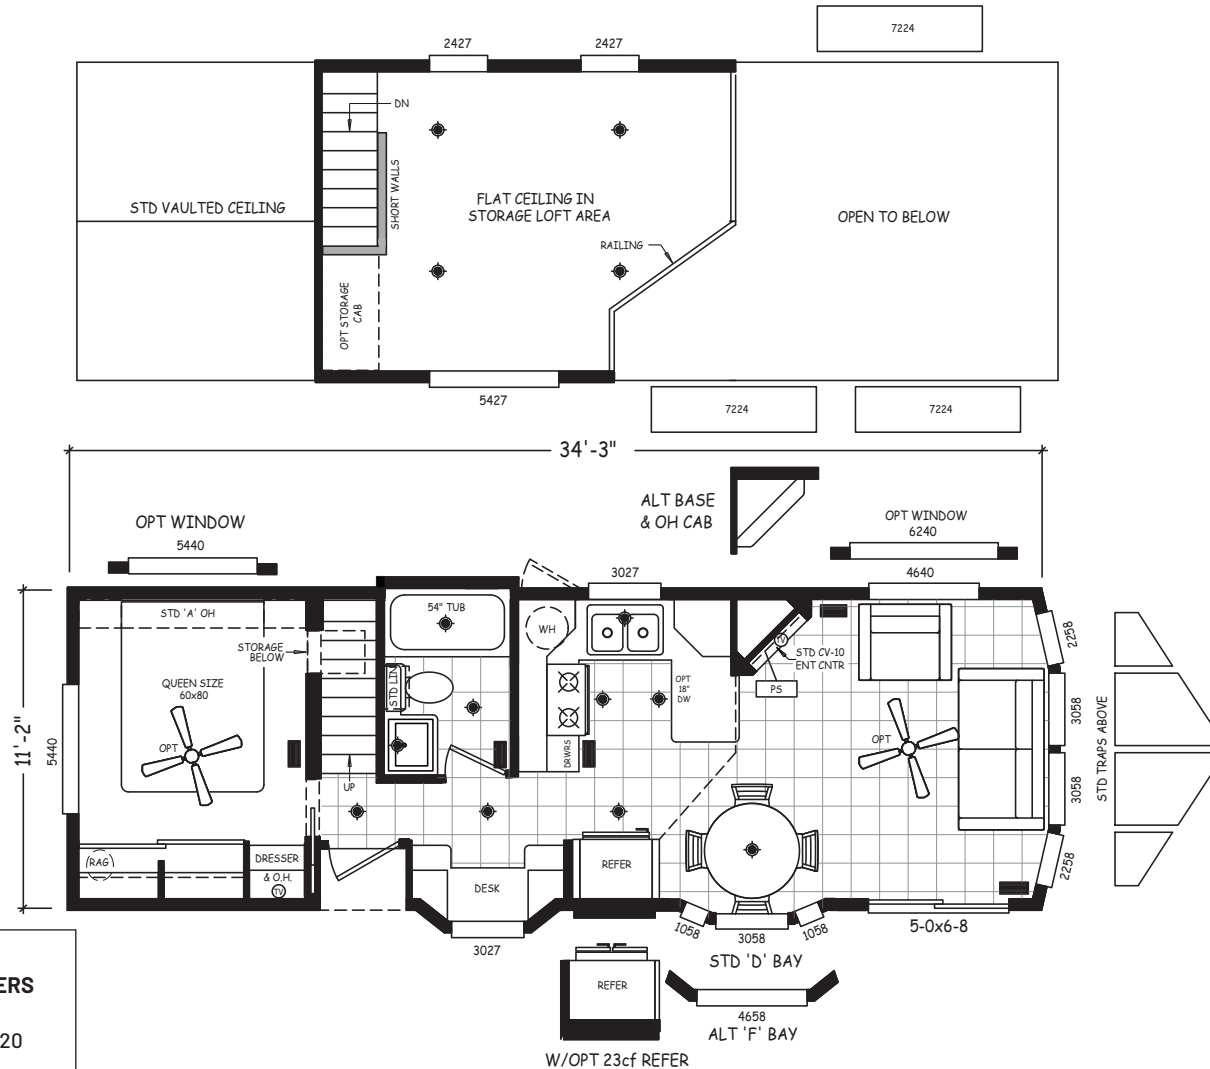

Buckhorn

Alpine Loft Series

399 SQ. FT. (Approximate) 1 Bedroom, 1 Bath

Last Updated: 11-16-22

RV PARK MODEL TRADERS
11111 E. Apache Trail
Apache Junction, AZ 85120

RVPMT.com | 1-800-297-0775

IMPORTANT: Alta Cima Corp reserves the right to modify, cancel or substitute products or features of this event at any time without prior notice or obligation. Pictures and other promotional materials are representative and may depict or contain floor plans, square footages, elevations, options, upgrades, extra design features, decorations, floor coverings, specialty light fixtures, custom paint and wall coverings, window treatments, landscaping, sound and alarm systems, furnishings, appliances, and other designer/decorator features and amenities that are not included as part of the home and/or may not be available at all locations. Home, pricing and community information is subject to change, and homes to prior sale, at any time without notice or obligation. ©2020 Alta Cima Corp. All rights reserved.