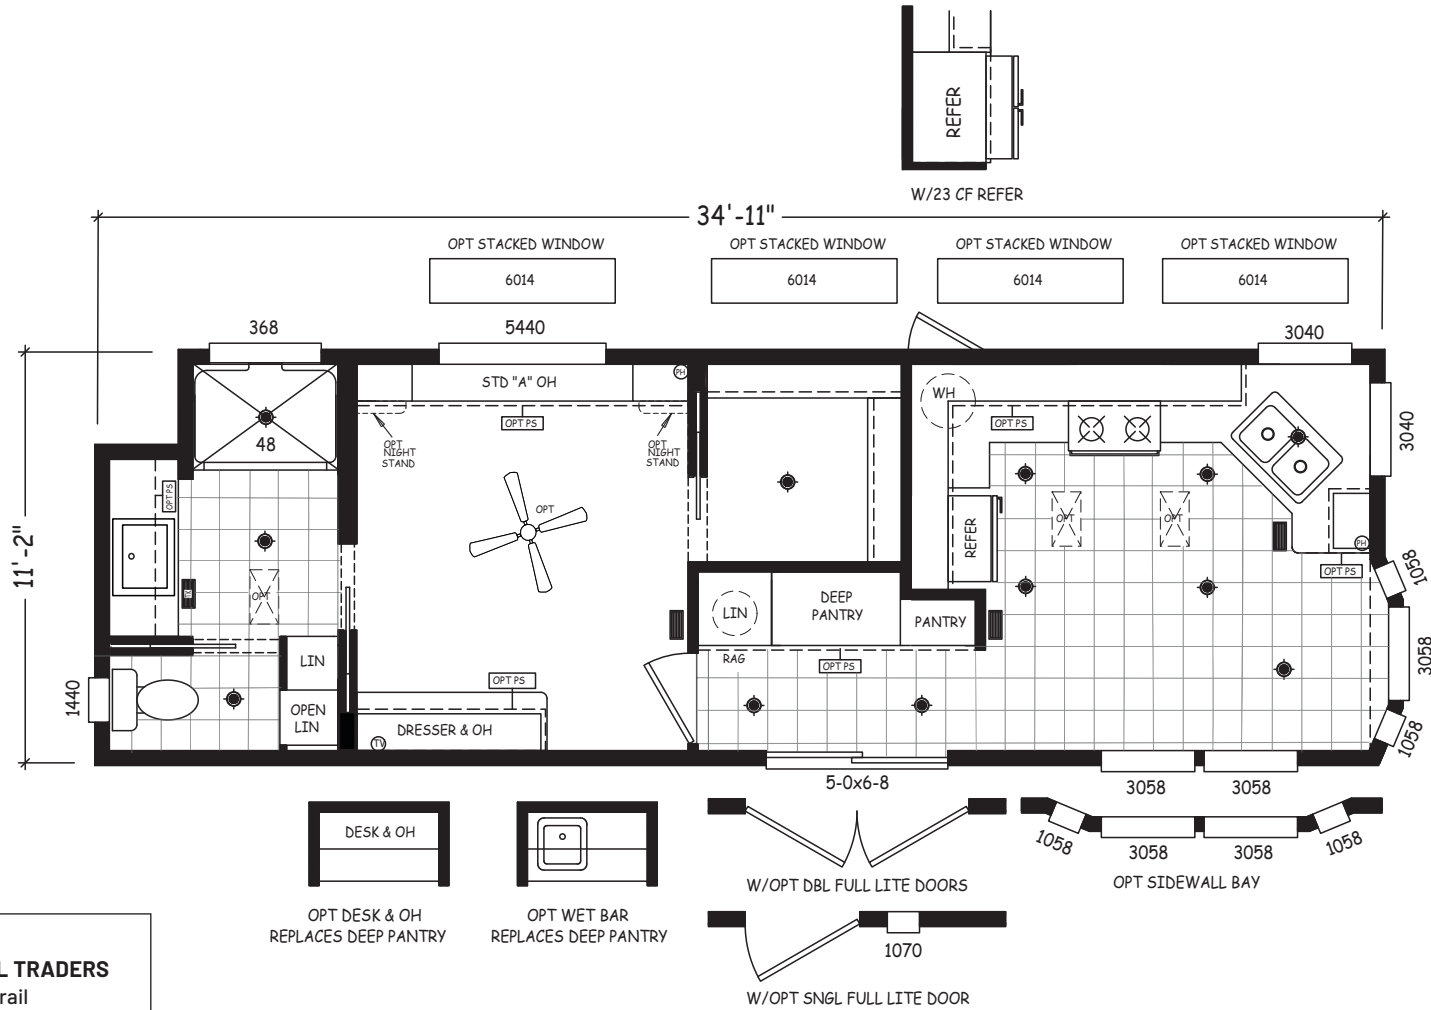

Bisbee

Regal Series

399 SQ. FT. (Approximate) 1 Bedroom, 1 Bath

Last Updated: 11-16-22

RV PARK MODEL TRADERS
 11111 E. Apache Trail
 Apache Junction, AZ 85120

RVPMT.com | 1-800-297-0775

IMPORTANT: Alta Cima Corp reserves the right to modify, cancel or substitute products or features of this event at any time without prior notice or obligation. Pictures and other promotional materials are representative and may depict or contain floor plans, square footages, elevations, options, upgrades, extra design features, decorations, floor coverings, specialty light fixtures, custom paint and wall coverings, window treatments, landscaping, sound and alarm systems, furnishings, appliances, and other designer/decorator features and amenities that are not included as part of the home and/or may not be available at all locations. Home, pricing and community information is subject to change, and homes to prior sale, at any time without notice or obligation. ©2020 Alta Cima Corp. All rights reserved.