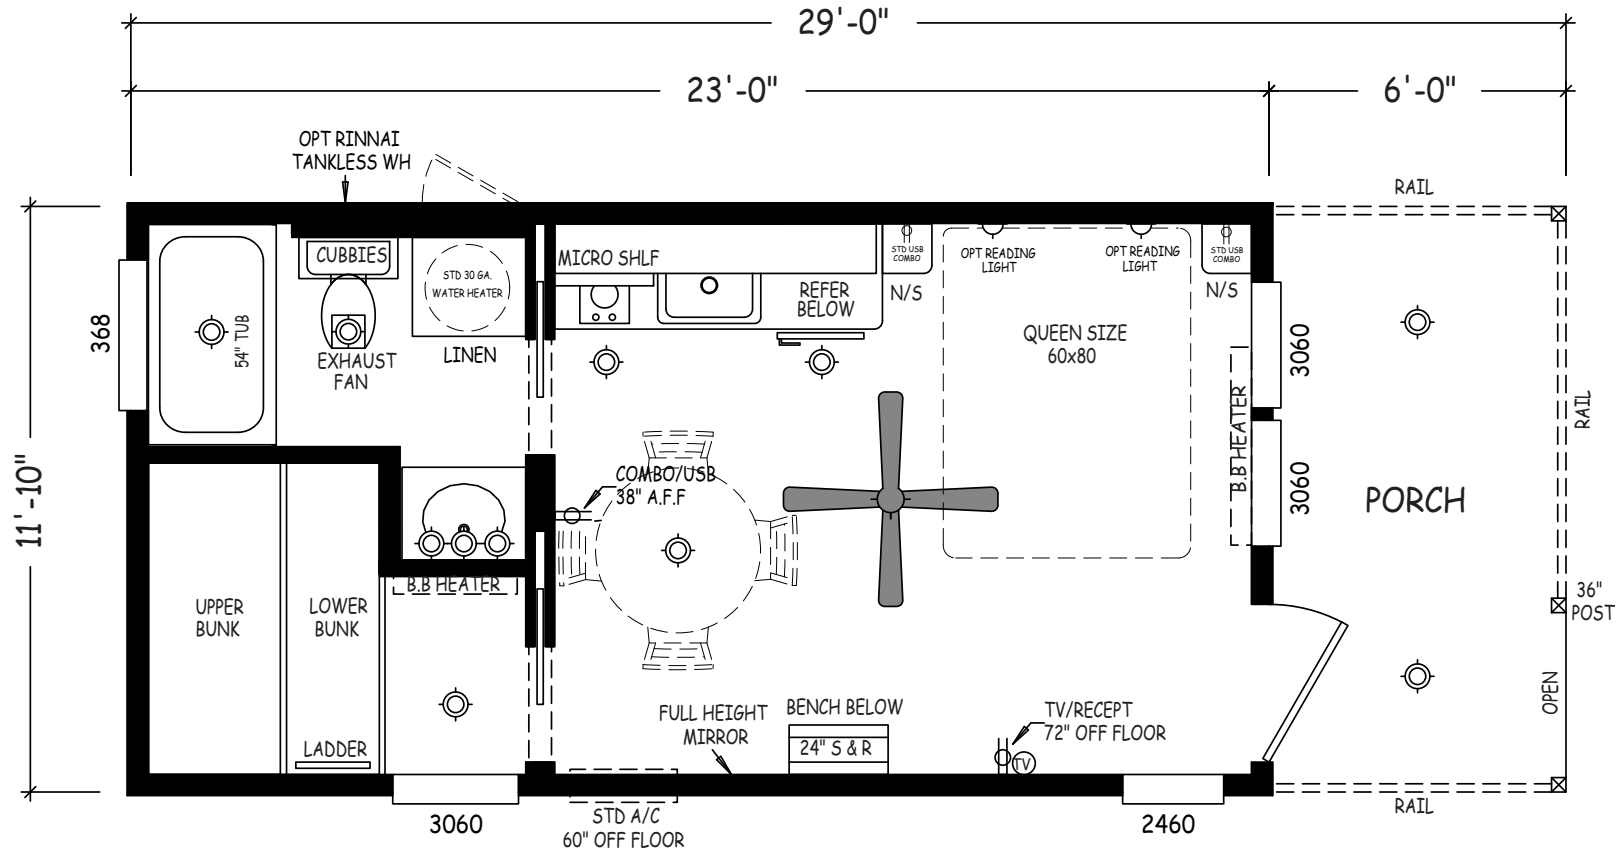

# Beryl

Creekside Cabins Series

399 SQ. FT. (Approximate) 1 Bedroom, 1 Bath

Last Updated: 9-21-20

**RV PARK MODEL TRADERS**  
11111 E. Apache Trail  
Apache Junction, AZ 85120

**RVPMT.com | 1-800-297-0775**