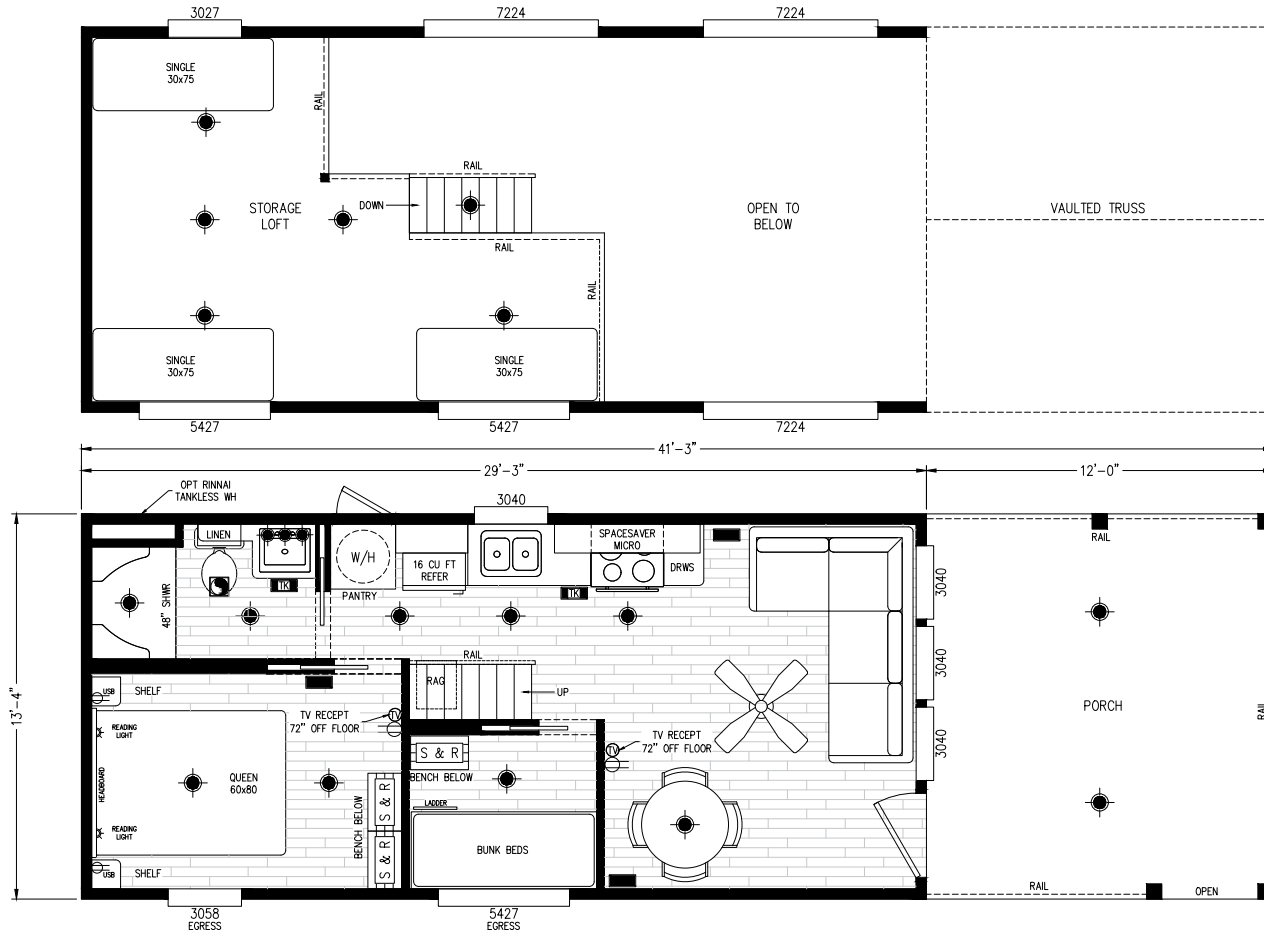

Bentley - Loft

Creekside Cabins Series

377 SQ. FT. (Approximate) 1 Bedroom, 1 Bath

Last Updated: 3-12-24

RV PARK MODEL TRADERS
 11111 E. Apache Trail
 Apache Junction, AZ 85120

RVPMT.com | 1-800-297-0775

IMPORTANT: Alta Cima Corp reserves the right to modify, cancel or substitute products or features of this event at any time without prior notice or obligation. Pictures and other promotional materials are representative and may depict or contain floor plans, square footages, elevations, options, upgrades, extra design features, decorations, floor coverings, specialty light fixtures, custom paint and wall coverings, window treatments, landscaping, sound and alarm systems, furnishings, appliances, and other designer/decorator features and amenities that are not included as part of the home and/or may not be available at all locations. Home, pricing and community information is subject to change, and homes to prior sale, at any time without notice or obligation. ©2020 Alta Cima Corp. All rights reserved.