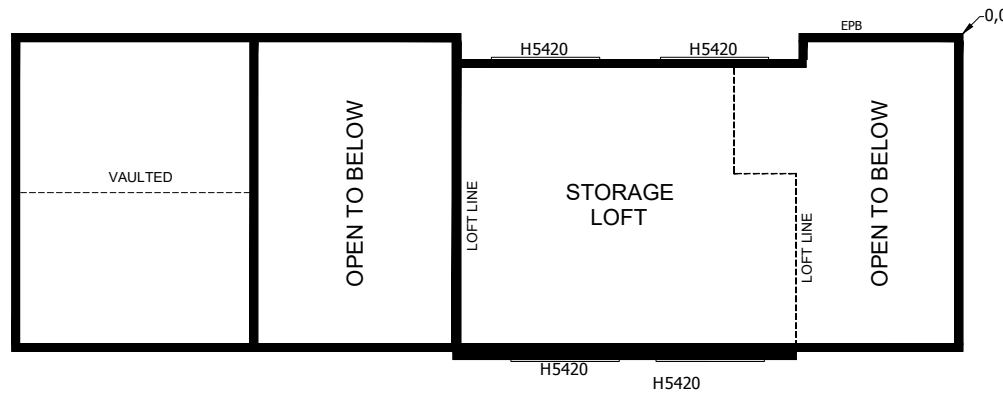

# Annadel

Sonoran Series

400 SQ. FT. (Approximate) 2 Bedroom, 1 Bath

Last Updated: 1-13-25

**RV PARK MODEL TRADERS**  
11111 E. Apache Trail  
Apache Junction, AZ 85120

**RVPMT.com | 1-800-297-0775**

**IMPORTANT:** Alta Cima Corp reserves the right to modify, cancel or substitute products or features of this event at any time without prior notice or obligation. Pictures and other promotional materials are representative and may depict or contain floor plans, square footages, elevations, options, upgrades, extra design features, decorations, floor coverings, specialty light fixtures, custom paint and wall coverings, window treatments, landscaping, sound and alarm systems, furnishings, appliances, and other designer/decorator features and amenities that are not included as part of the home and/or may not be available at all locations. Home, pricing and community information is subject to change, and homes to prior sale, at any time without notice or obligation. ©2020 Alta Cima Corp. All rights reserved.