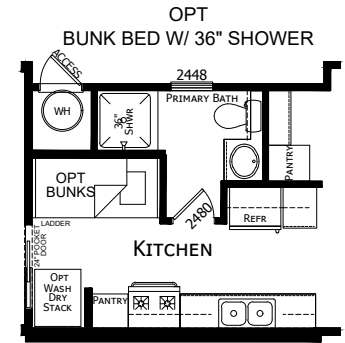

# Annadel

Sonoran Series

400 SQ. FT. (Approximate) 2 Bedroom, 1 Bath

Last Updated: 1-13-25

**RV PARK MODEL TRADERS**  
11111 E. Apache Trail  
Apache Junction, AZ 85120

**RVPMT.com | 1-800-297-0775**

**IMPORTANT:** Alta Cima Corp reserves the right to modify, cancel or substitute products or features of this event at any time without prior notice or obligation. Pictures and other promotional materials are representative and may depict or contain floor plans, square footages, elevations, options, upgrades, extra design features, decorations, floor coverings, specialty light fixtures, custom paint and wall coverings, window treatments, landscaping, sound and alarm systems, furnishings, appliances, and other designer/decorator features and amenities that are not included as part of the home and/or may not be available at all locations. Home, pricing and community information is subject to change, and homes to prior sale, at any time without notice or obligation. ©2020 Alta Cima Corp. All rights reserved.