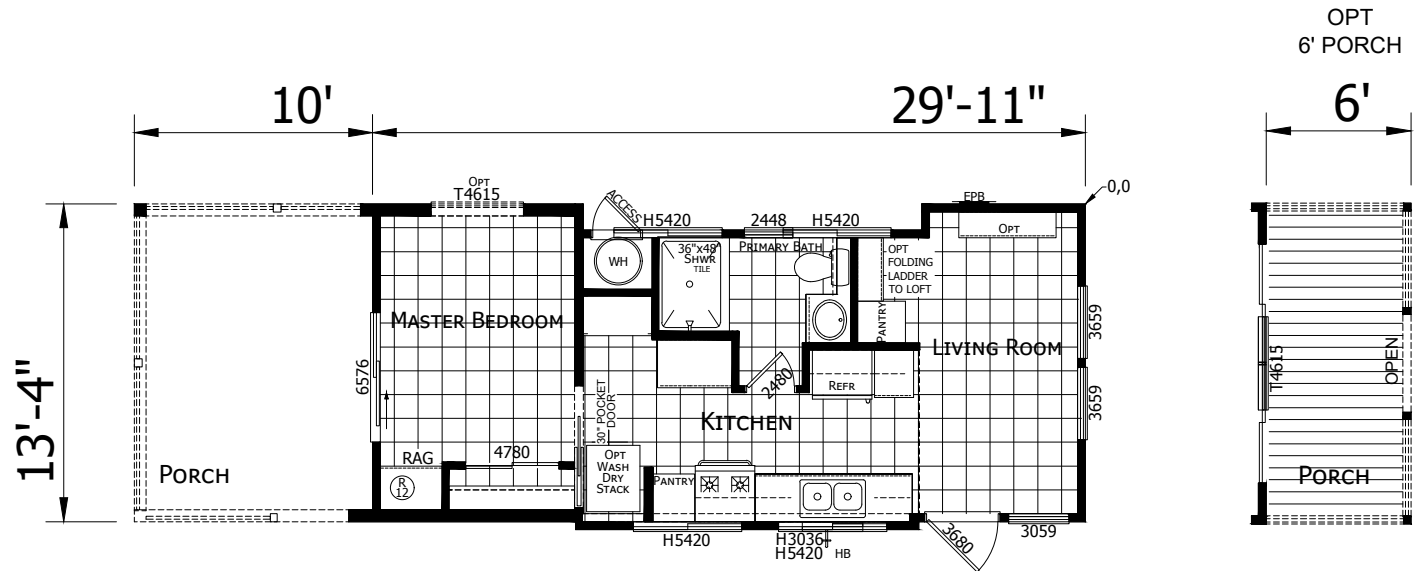

# Annadel

Sonoran Series

400 SQ. FT. (Approximate) 2 Bedroom, 1 Bath

Last Updated: 1-13-25

**RV PARK MODEL TRADERS**  
11111 E. Apache Trail  
Apache Junction, AZ 85120

**RVPMT.com | 1-800-297-0775**

**IMPORTANT:** Alta Cima Corp reserves the right to modify, cancel or substitute products or features of this event at any time without prior notice or obligation. Pictures and other promotional materials are representative and may depict or contain floor plans, square footages, elevations, options, upgrades, extra design features, decorations, floor coverings, specialty light fixtures, custom paint and wall coverings, window treatments, landscaping, sound and alarm systems, furnishings, appliances, and other designer/decorator features and amenities that are not included as part of the home and/or may not be available at all locations. Home, pricing and community information is subject to change, and homes to prior sale, at any time without notice or obligation. ©2020 Alta Cima Corp. All rights reserved.