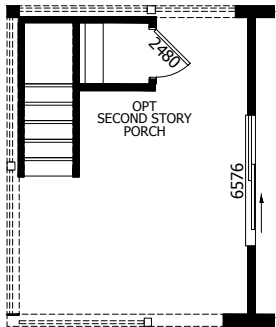

# Annadel

Sonoran Series

400 SQ. FT. (Approximate) 2 Bedroom, 1 Bath

Last Updated: 1-13-25

**RV PARK MODEL TRADERS**  
11111 E. Apache Trail  
Apache Junction, AZ 85120

**RVPMT.com | 1-800-297-0775**

**IMPORTANT:** Alta Cima Corp reserves the right to modify, cancel or substitute products or features of this event at any time without prior notice or obligation. Pictures and other promotional materials are representative and may depict or contain floor plans, square footages, elevations, options, upgrades, extra design features, decorations, floor coverings, specialty light fixtures, custom paint and wall coverings, window treatments, landscaping, sound and alarm systems, furnishings, appliances, and other designer/decorator features and amenities that are not included as part of the home and/or may not be available at all locations. Home, pricing and community information is subject to change, and homes to prior sale, at any time without notice or obligation. ©2020 Alta Cima Corp. All rights reserved.